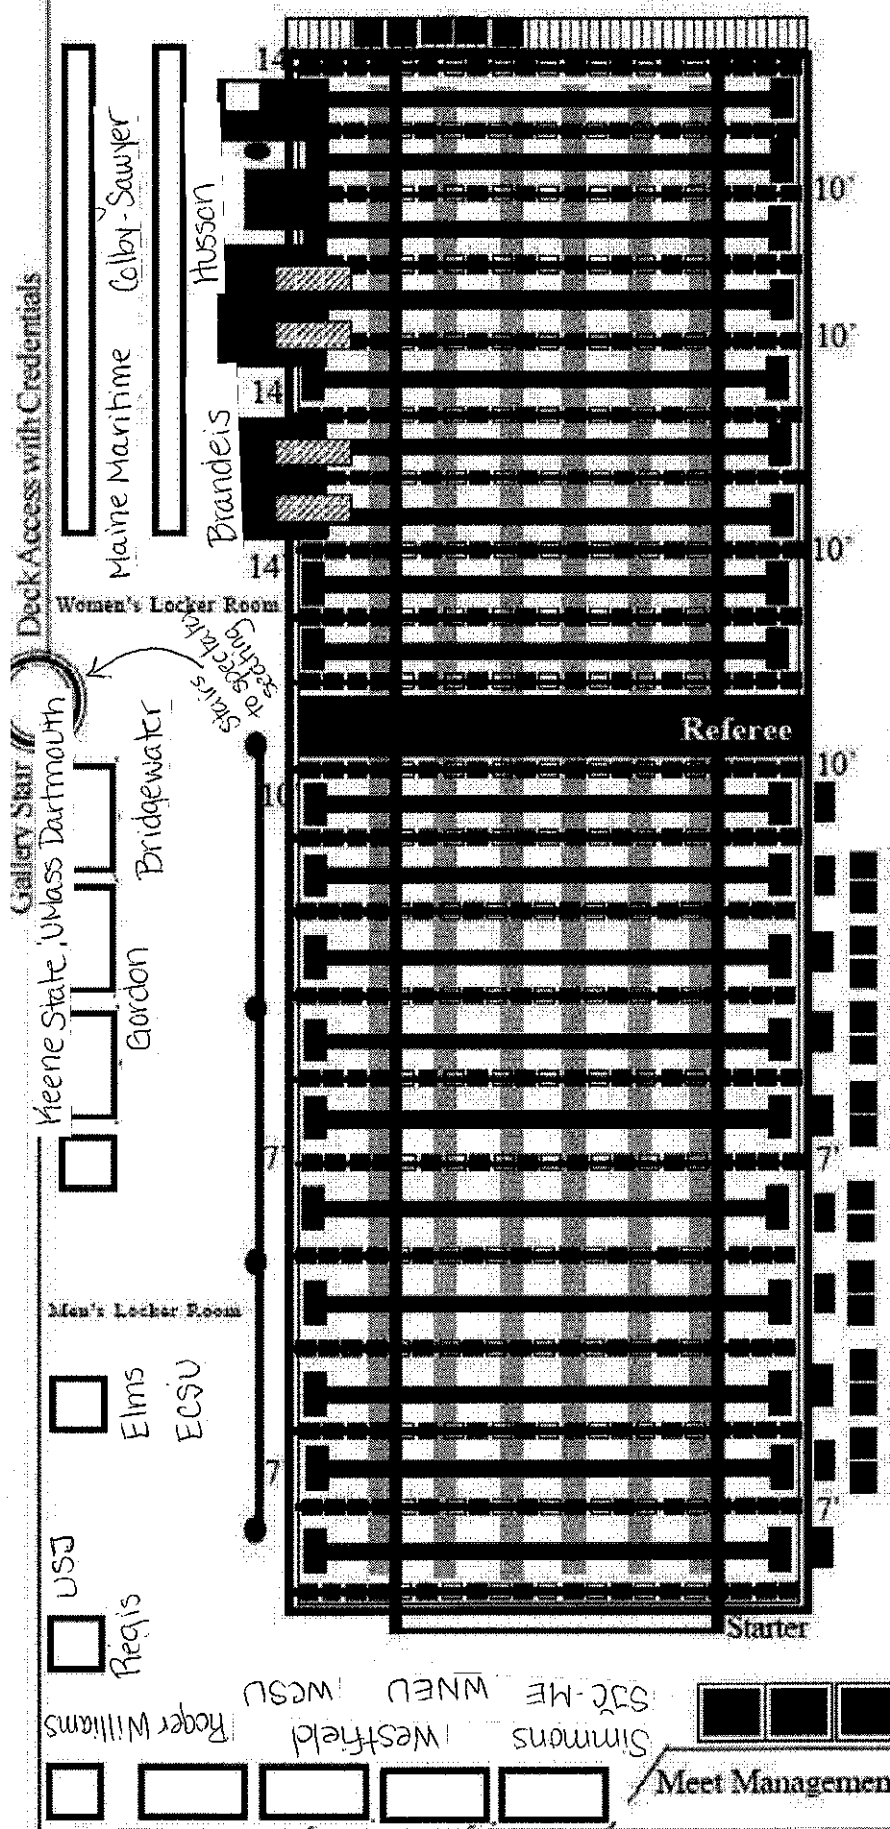

Norwich: UNE Plymouth

Staging Area for Award & Ready Area for Finals

Zesiger Sports and Fitness Center Aquatic Center

NEISDA Swim & Dive Championship

- Pool Rules:
- Glass and Helium Balloons prohibited on deck
  - Snacks on deck must be in athlete bags

Bleacher Key

Is a 4 row 15' bleacher

Is a 3 row 7.5' Bleacher

Single row about 25' Bleacher