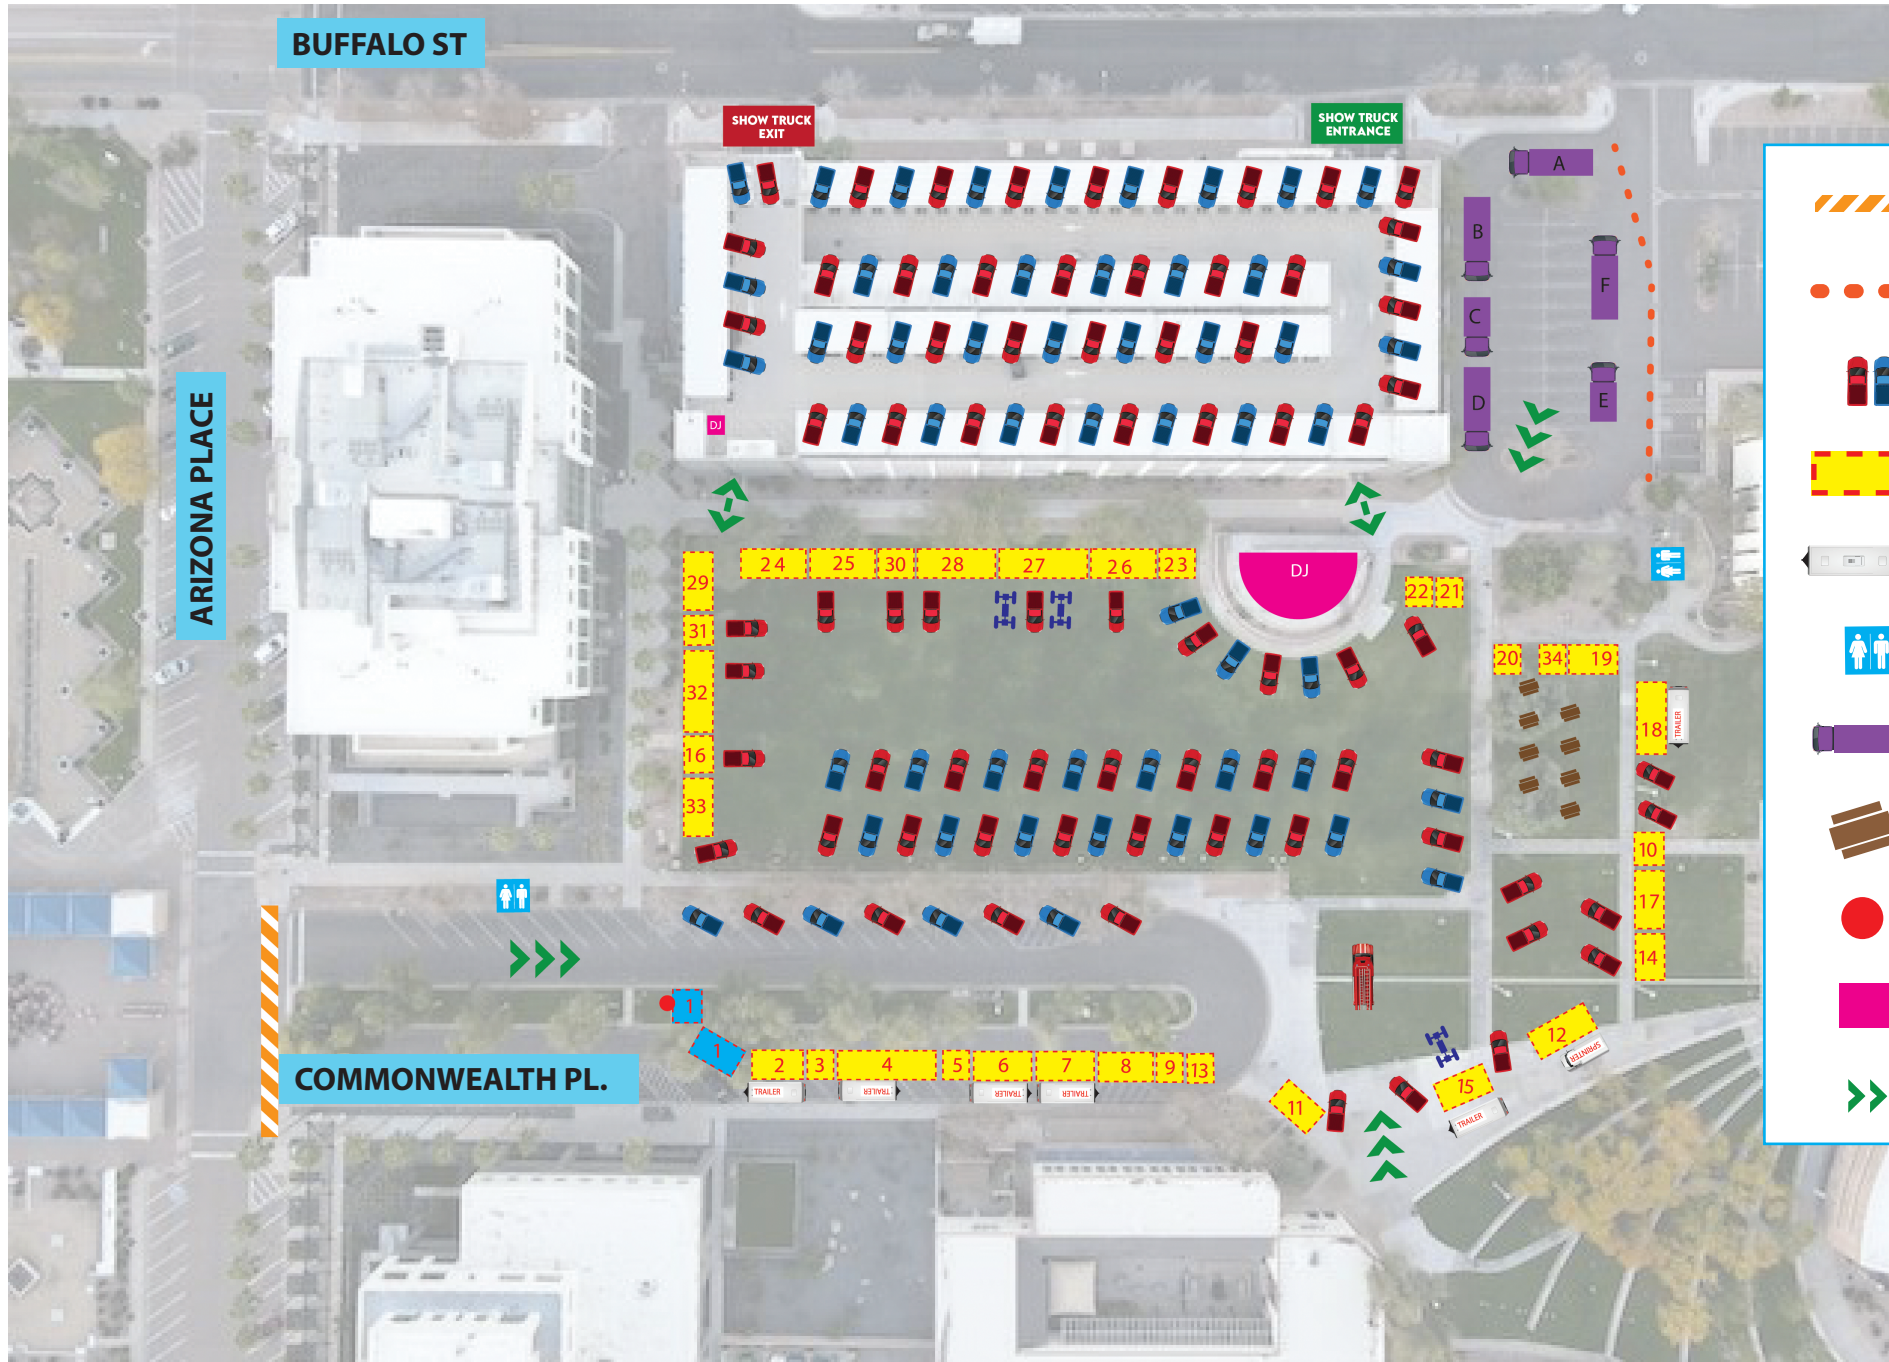

### FOOD TRUCKS

- A Sixty Kitchen
- B Snowy Churro
- C Firehouse Shave Ice
- D Firehouse Kettle Corn
- E Rain Cafe
- F Dog Gone It

### BOOTHS

- 1 Reunion Event Booth
- 2 C10 Nation
- 3 Shift Speed
- 4 AZ Pro Performance
- 5 Delmo
- 6 Chevy Only
- 7 Switch
- 8 GMC Ave
- 9 Engineered Vintage
- 10 Excellent Details
- 11 AccuAir
- 12 US Mags
- 13 CTP Magazine
- 14 Dirty Dingo
- 15 Fat Fender
- 16 Short Leash
- 17 DC Fab
- 18 Tre5
- 19 C10 Club
- 20 Visualize Creativity
- 21 Well Hung Meats
- 22 CHS Auto Club
- 23 Sol Prints
- 24 Grinder
- 25 Level Ride
- 26 Matador
- 27 GSI
- 28 AZ High Test
- 29 Pressure Equip
- 30 Max Built
- 31 Choice Transmission
- 32 Big 10
- 33 Morel America
- 34 C10 Club, Oro

- Road Closure
- Orange Cone
- Classic Vehicles
- Vendor Canopy
- Trailer
- Restroom (3 units)
- Food Truck
- Picnic Tables
- Small Generator
- DJ
- Foot Flow