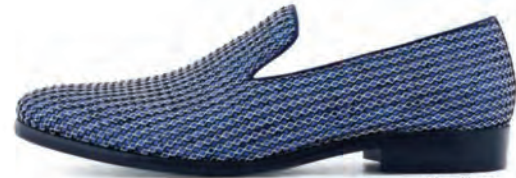

EMELIO

Amali.

002- Navy

Island Footwear

Smoking Slippers

THRONE

Amali.