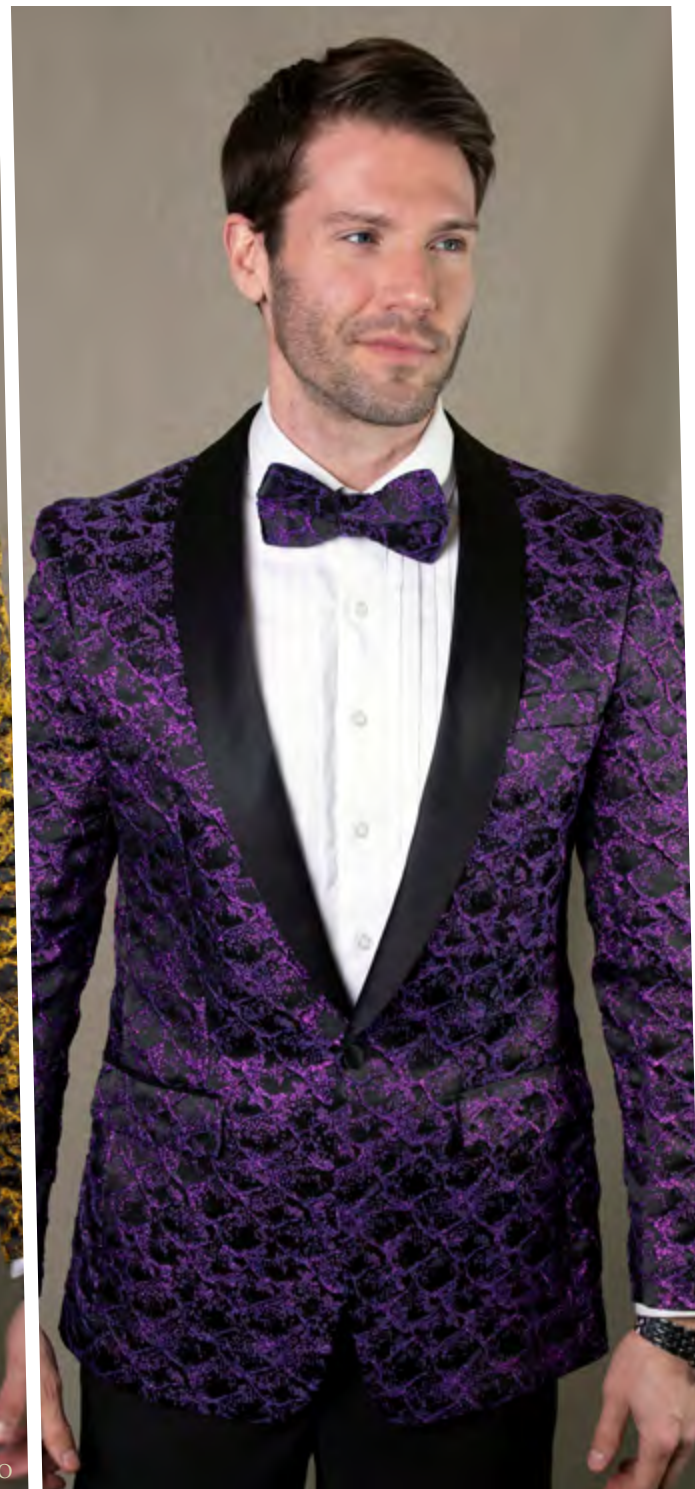

COCO

PURPLE