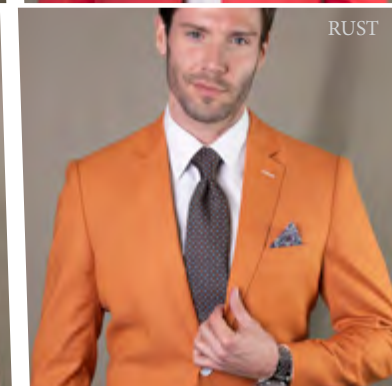

MINT

TAN

FOREST

LAVENDER

CHARCOAL

MAGENTA

PINK

RUST

SAPPHIRE

TURQUOISE

BELUCHI
SINGLE JACKET, SUPER 150'S TAILORED FIT