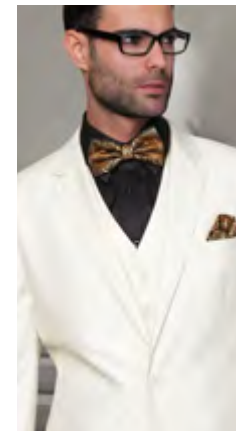

OFF WHITE

STZV-100

3PC TAILORED FIT, FLAT FRONT PANTS, SUPER 150'S