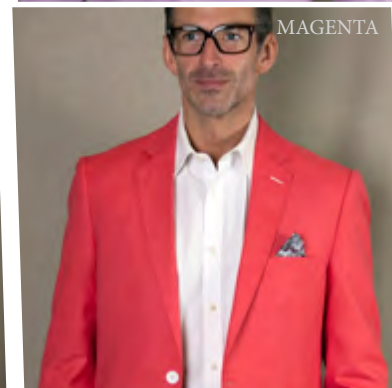

MINT

TAN

FOREST

LAVENDER

CHARCOAL

MAGENTA

PINK

RUST

SAPPHIRE

TURQUOISE

BELUCHI
SINGLE JACKET, SUPER 150'S TAILORED FIT