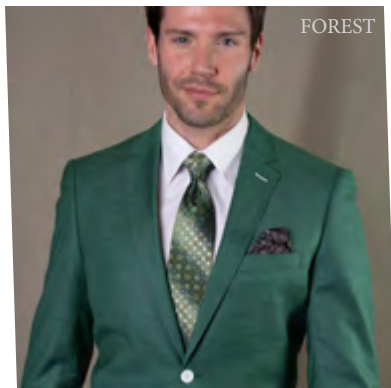

MINT

TAN

FOREST

LAVENDER

CHARCOAL

MAGENTA

PINK

RUST

SAPPHIRE

TURQUOISE

BELUCHI
SINGLE JACKET, SUPER 150'S TAILORED FIT