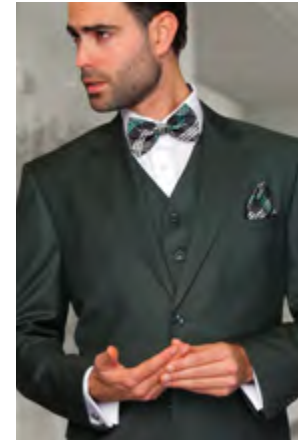

3PC TAILORED FIT, FLAT FRONT PANTS, SUPER 150'S

JADE

CARAMEL

DENIM

FOREST GREEN

SAGE

ASH

FRENCH BLUE