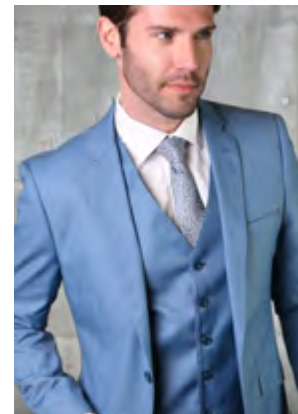

STEEL BLUE

STZV-100

3PC TAILORED FIT, FLAT FRONT PANTS, SUPER 150'S