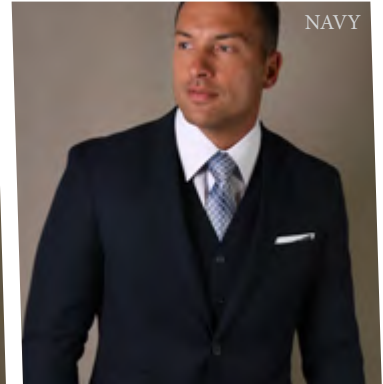

TIVOLI-1 SAPPHIRE

TIVOLI SAPPHIRE

3PC TAILORED FIT, FLAT FRONT PANTS, SUPER 150'S

HUNTER

SAPPHIRE

CARAMEL

CHARCOAL

GREY