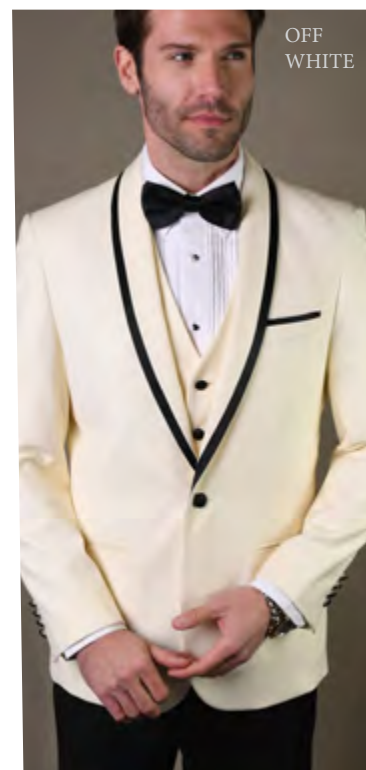

3PC TAILORED FIT, FLAT FRONT PANTS, INCLUDING BOW TIE

BURGUNDY

GREY

SAPPHIRE

STEELE
BLUE

OFF
WHITE

HUNTER

GENOVA
3PC TAILORED FIT, FLAT FRONT PANTS, INCLUDING BOW TIE