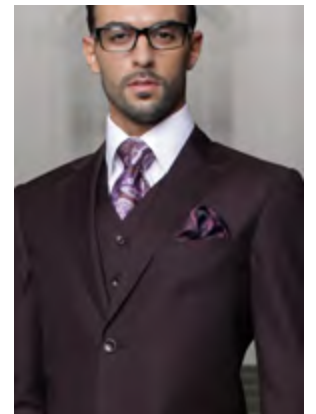

HUNTER

OLIVE

CHESTNUT

COPPER

STEEL BLUE

EGGPLANT

STZV-100

3PC TAILORED FIT, FLAT FRONT PANTS, SUPER 150'S