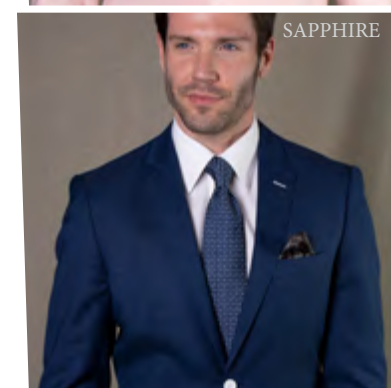

MINT

TAN

FOREST

LAVENDER

CHARCOAL

MAGENTA

PINK

RUST

SAPPHIRE

TURQUOISE

BELUCHI
SINGLE JACKET, SUPER 150'S TAILORED FIT