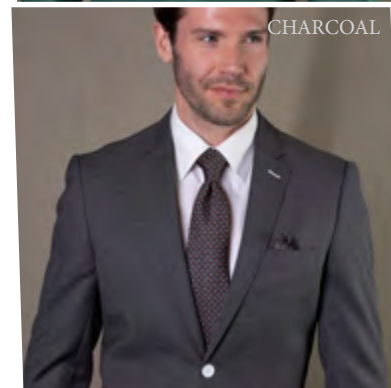

MINT

TAN

FOREST

LAVENDER

CHARCOAL

MAGENTA

PINK

RUST

SAPPHIRE

TURQUOISE

BELUCHI
SINGLE JACKET, SUPER 150'S TAILORED FIT