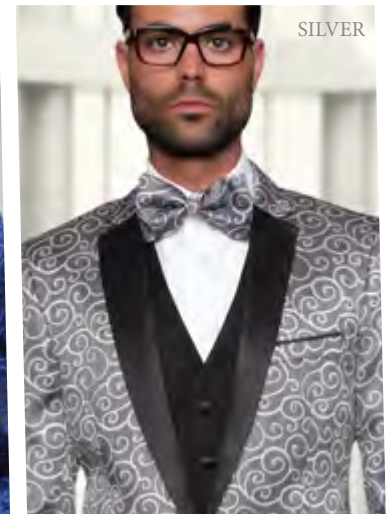

BELLAGIO

3PC SLIM FIT, FLAT FRONT PANTS, INCLUDING BOW TIE