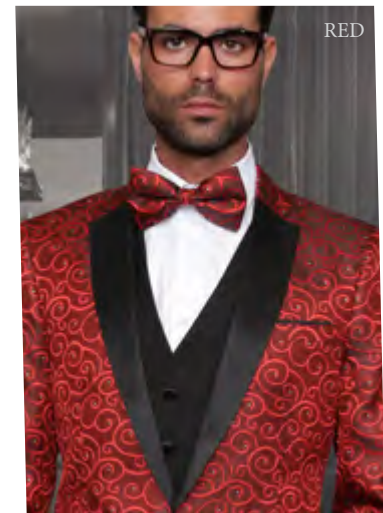

BELLAGIO

3PC SLIM FIT, FLAT FRONT PANTS, INCLUDING BOW TIE