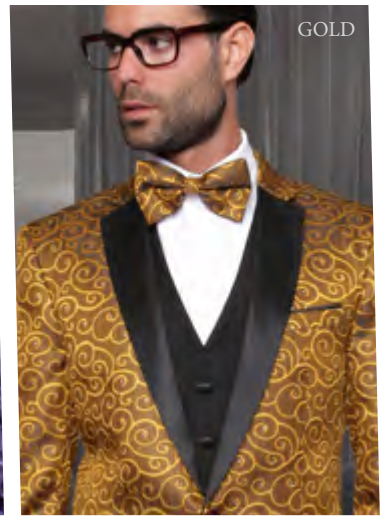

BELLAGIO

3PC SLIM FIT, FLAT FRONT PANTS, INCLUDING BOW TIE