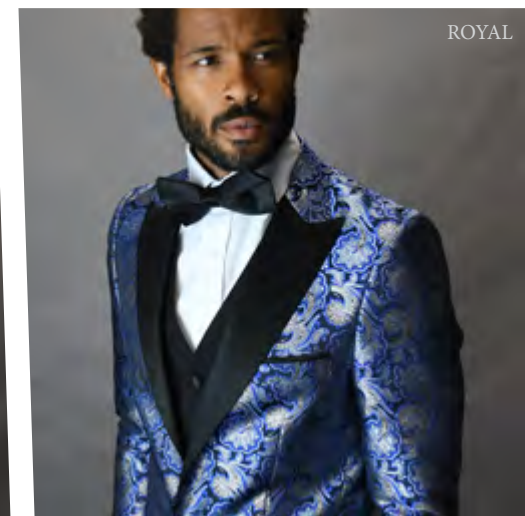

BLACK

3PC SLIM FIT, FLAT FRONT PANTS, INCLUDING BOW TIE

OFF WHITE

FUCHSIA

RED

ROYAL

WHITE

GOLD