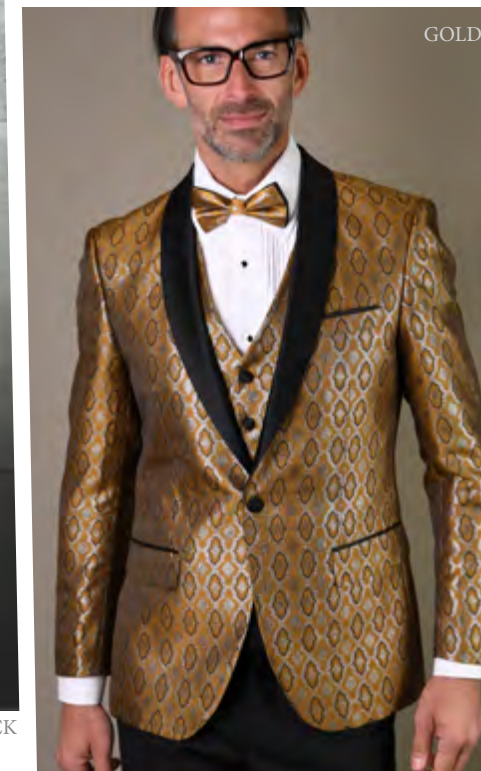

NAVY

NAVY

BLACK

LOOK-4
3PC TAILORED FIT, FLAT FRONT PANTS

VL-101 | VELVET PANTS
3PC TAILORED FIT, FLAT FRONT PANTS, INCLUDING BOW TIE

BURGUNDY

BLACK

INDIGO

PALMERO
3PC TAILORED FIT, FLAT FRONT PANTS

BELLGIO 21

BLACK

3PC TAILORED FIT, FLAT FRONT PANTS, INCLUDING BOW TIE

RED

BURGUNDY

GOLD

ROYAL

WHITE

NAVY

BLACK

OFF WHITE

BELLAGIO 20

3PC SLIM FIT, FLAT FRONT PANTS, INCLUDING BOW TIE

BLACK

NAVY