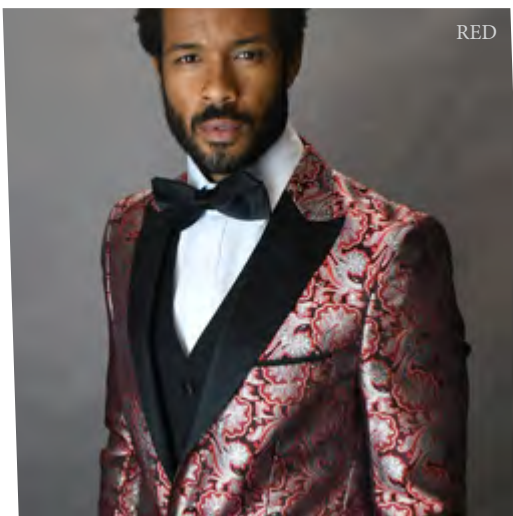

BLACK

3PC SLIM FIT, FLAT FRONT PANTS, INCLUDING BOW TIE

OFF WHITE

FUCHSIA

RED

ROYAL

WHITE

GOLD