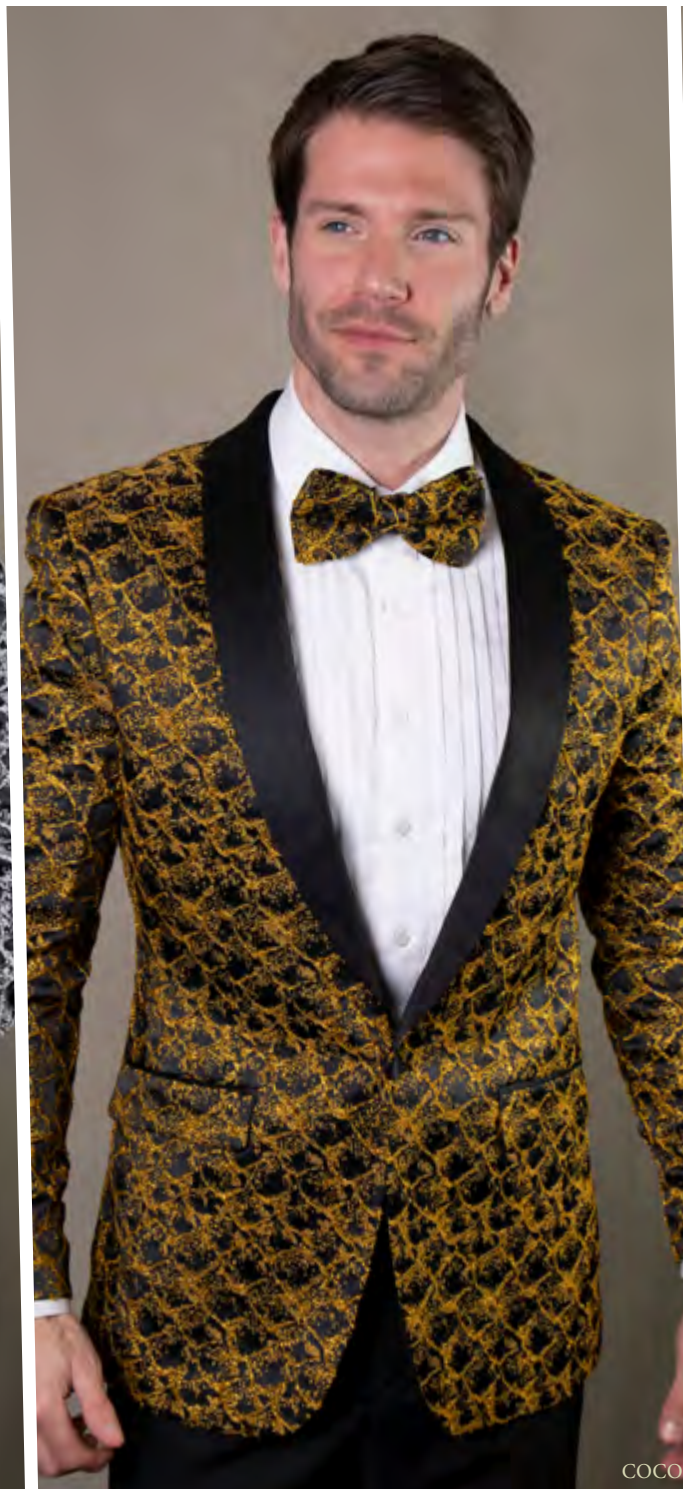

COCO

VJ-140
SINGLE JACKET WITH MATCHING BOW TIE