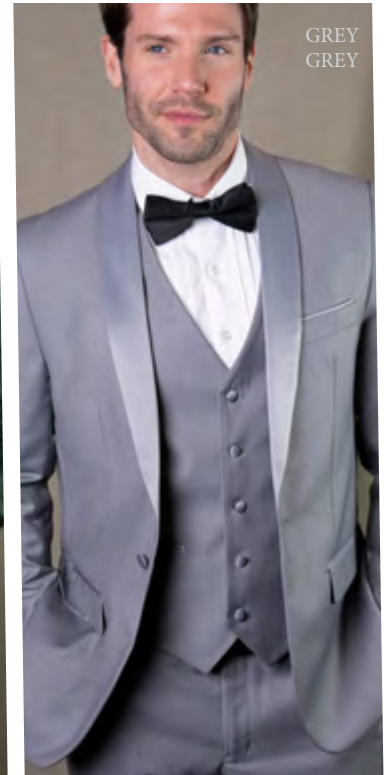

3PC TAILORED FIT, FLAT FRONT PANTS, INCLUDING BOW TIE

BURGUNDY

NAVY

WHITE

OFF
WHITE

SAPPHIRE-1

SAPPHIRE

ROYAL