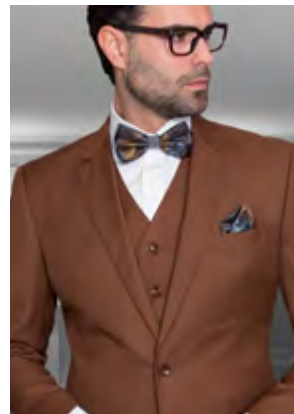

COPPER

STZV-100

3PC TAILORED FIT, FLAT FRONT PANTS, SUPER 150'S