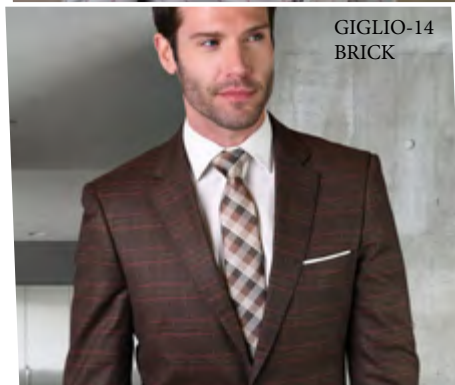

GIGLIO-14
CHARCOAL