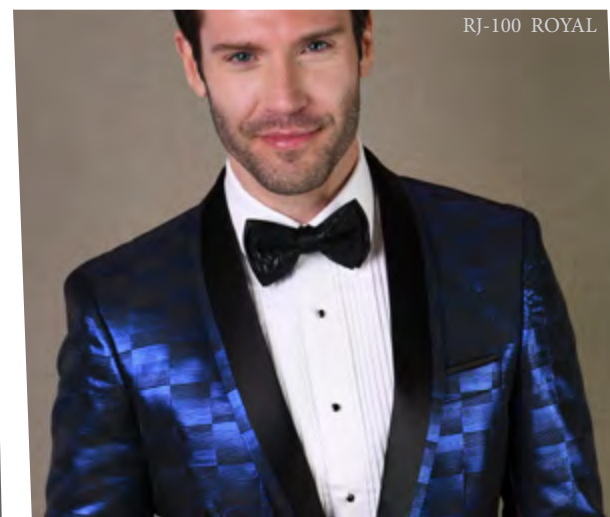

PJ-203

VJ-126

VJ-128 BLACK

SINGLE JACKET WITH MATCHING BOW TIE

VJ-130 RED

VJ-129 WHITE

RJ-100 GOLD

RJ-100 ROYAL