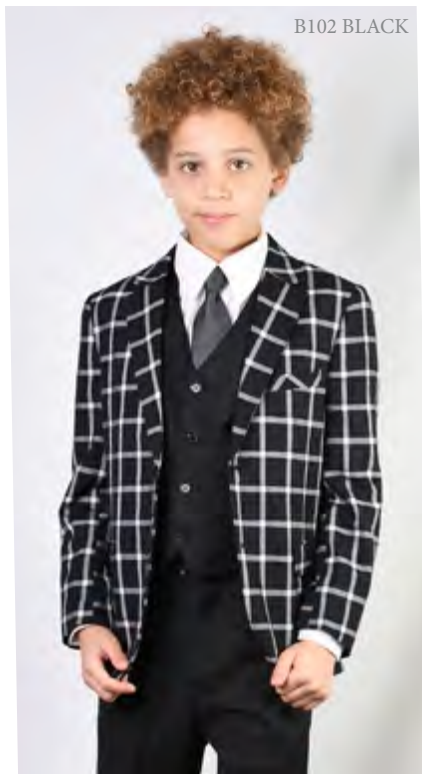

B102 SAPPHIRE

B102 BLACK