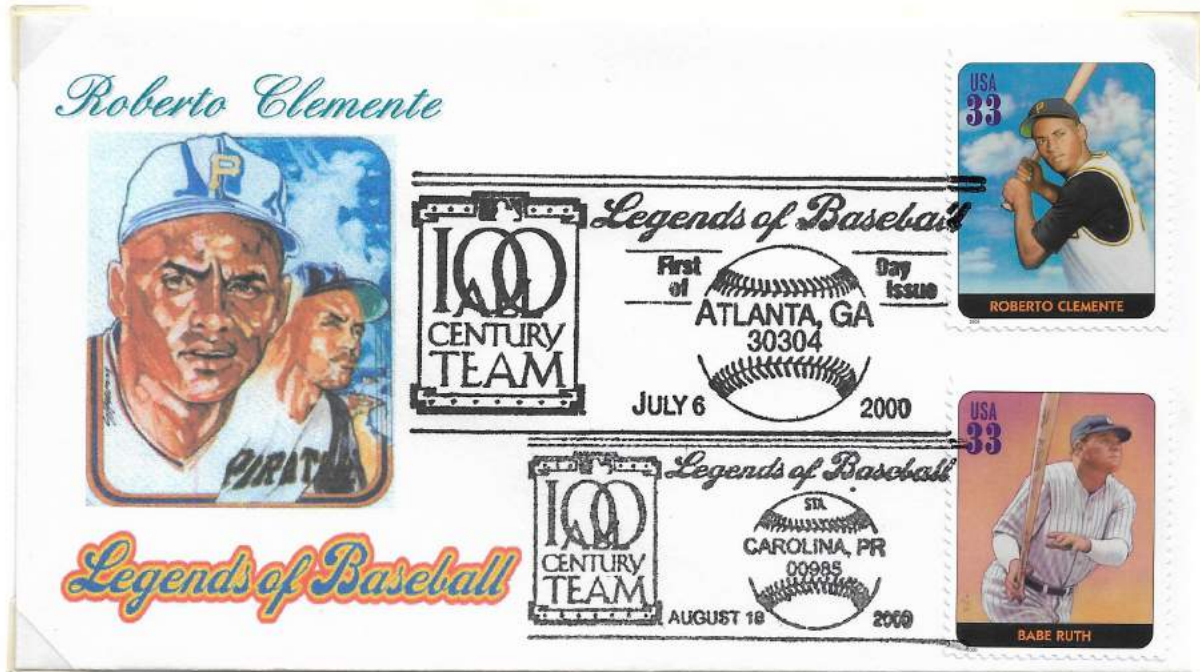

LEGENDS OF BASEBALL

Roberto Clemente

18 de julio del 2000

Sobres de primer día de emisión cancelados en Atlanta el 6 de julio del 2000 y el 18 de agosto en Carolina