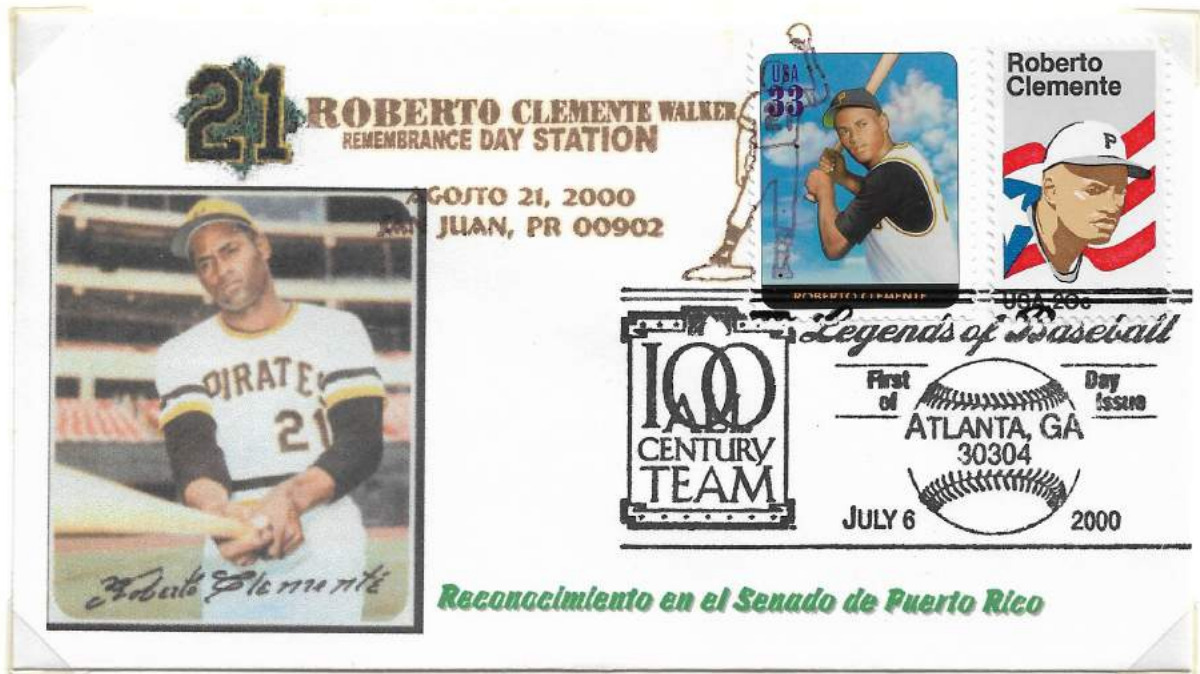

LEGENDS OF BASEBALL

Roberto Clemente

21 de julio del 2000

Sobres de primer día de emisión cancelados en Atlanta el 6 de julio del 2000 y en San Juan el día 21 cuando se celebra en el Senado de Puerto Rico los actos de recordación de Clemente. El día 21 coincide con el número 21 de Clemente.