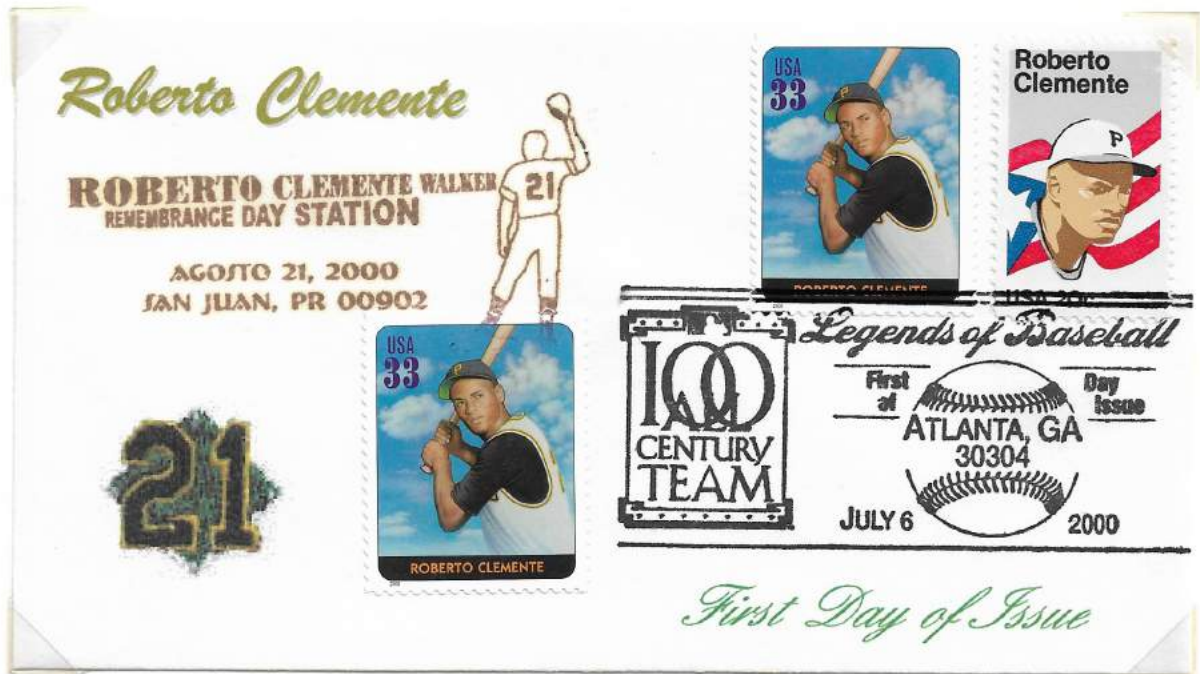

LEGENDS OF BASEBALL

Roberto Clemente

21 de julio del 2000

Sobres de primer día de emisión cancelados en Atlanta el 6 de julio del 2000 y en San Juan el día 21 cuando se celebra en el Senado de Puerto Rico los actos de recordación de Clemente. El día 21 coincide con el número 21 de Clemente.