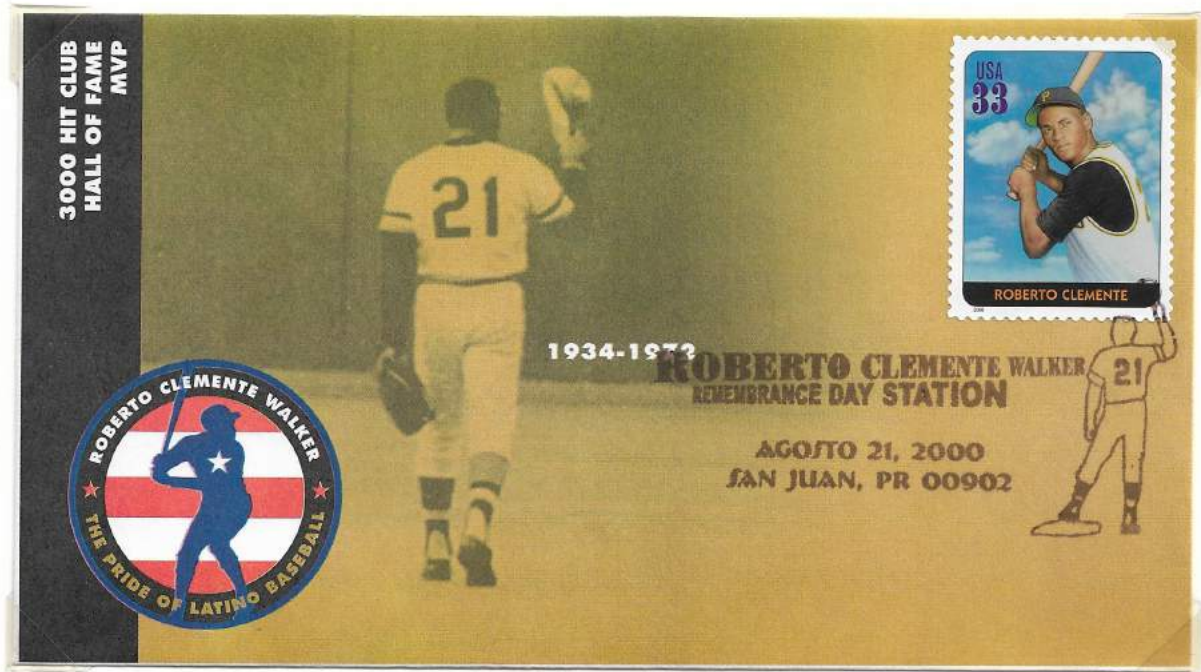

LEGENDS OF BASEBALL

Roberto Clemente

21 de julio del 2000

Sobres cancelados en San Juan el día 21 cuando se celebra en el Senado de Puerto Rico los actos de recordación de Clemente. El día 21 coincide con el número 21 de Clemente.