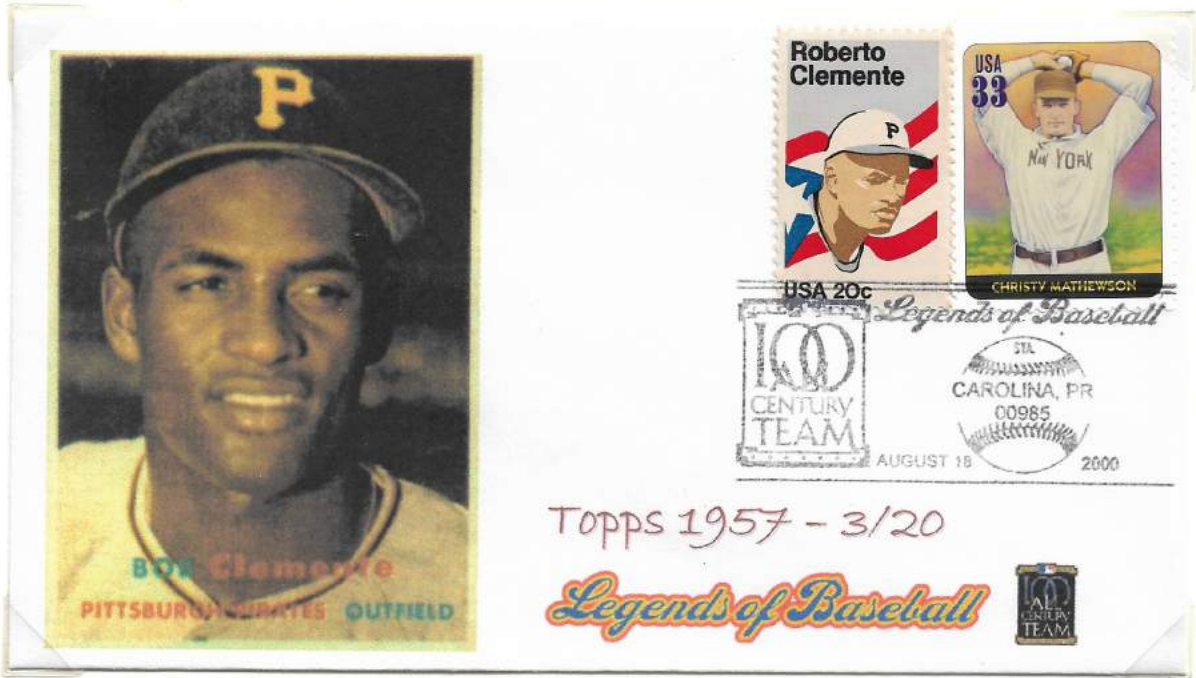

Legends of Baseball

Roberto Clemente – Serie Topps
18 de agosto del 2000