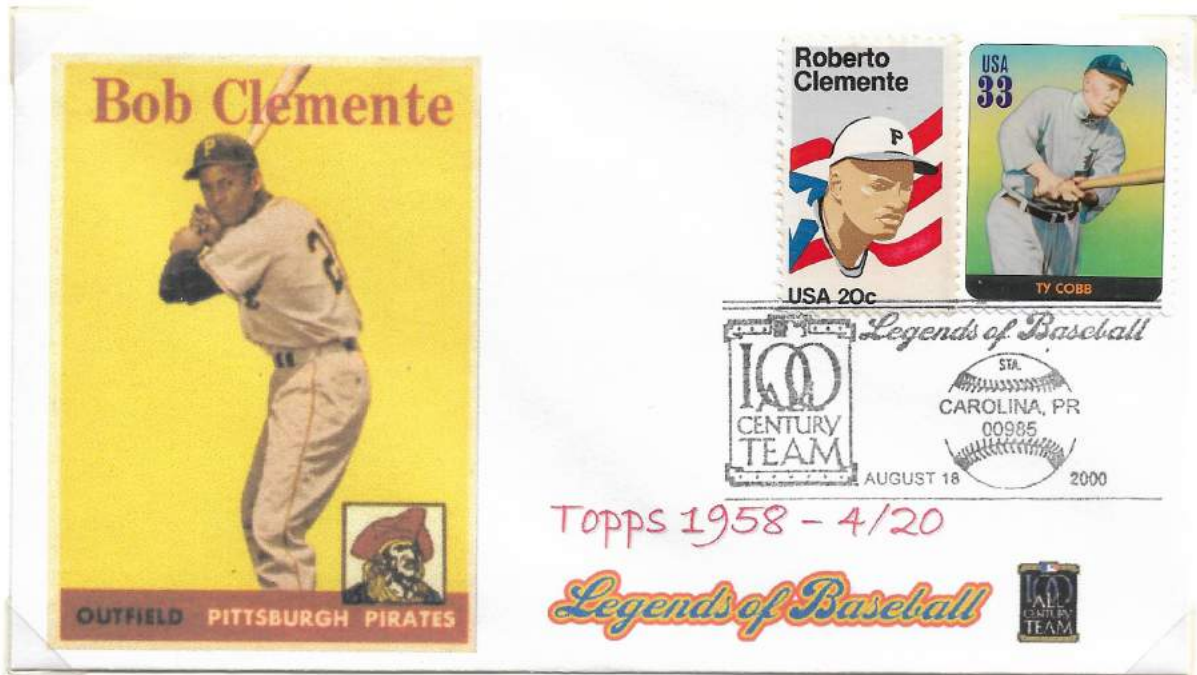

Legends of Baseball

Roberto Clemente – Serie Topps
18 de agosto del 2000