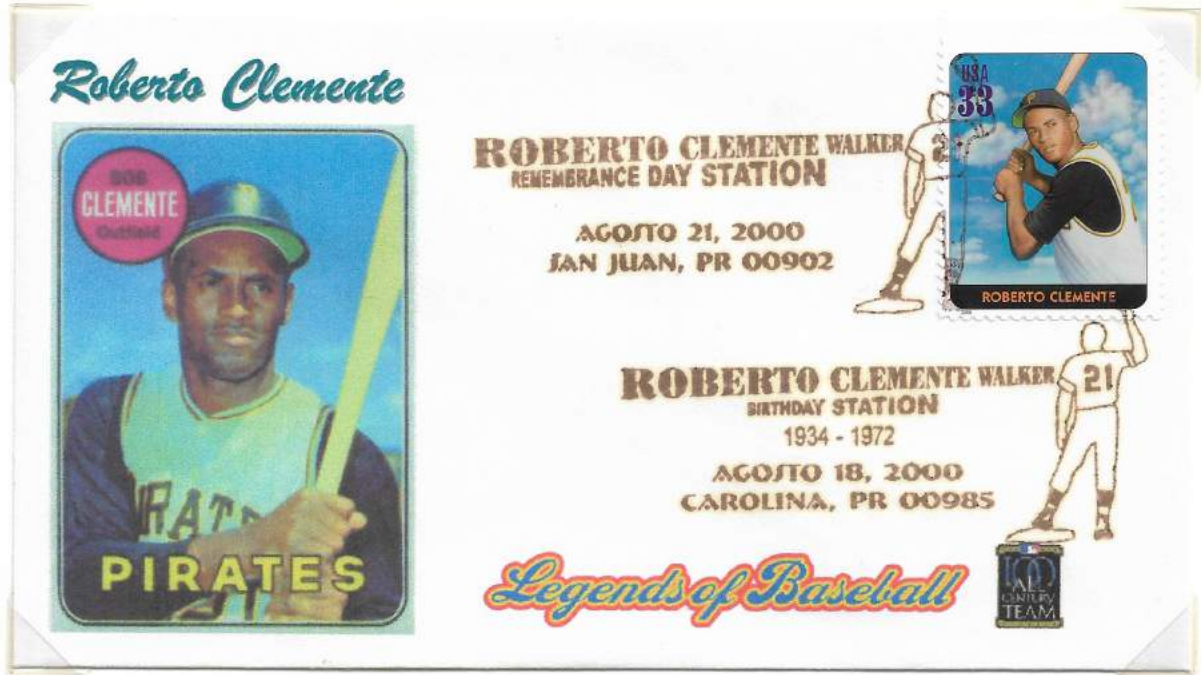

LEGENDS OF BASEBALL

Roberto Clemente

18 y 21 de julio del 2000

Sobres cancelados en Carolina el 18 y en San Juan el 21 de agosto. Los sobres muestran los dos diferentes canceladores usados en Carolina el día 18.