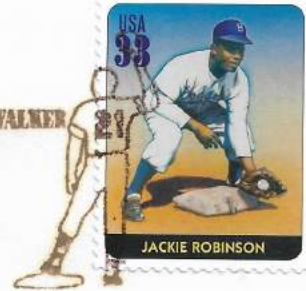

Legends of Baseball

Roberto Clemente – Serie Topps
PURIPLEX 2000 - 10 de septiembre del 2000

A Topps baseball card featuring Roberto Clemente. The main image is a close-up portrait of Clemente wearing a Pittsburgh Pirates cap with a 'P' on it. To the right, there are two smaller images: one of Clemente in a batting stance and another of a pirate's head. A signature 'Roberto Clemente' is written across the bottom right of the main image. Below the main image, a red banner contains the text 'ROBERTO CLEMENTE outfield PITTSBURGH PIRATES'.

Roberto Clemente

1934 - 1972

Estrella de los Piratas de Pittsburgh
Miembro del club de los 3000 hits
y del Salón de la Fama

ROBERTO CLEMENTE WALKER
REMEMBRANCE DAY STATION

AGOSTO 21, 2000
SAN JUAN, PR 00902