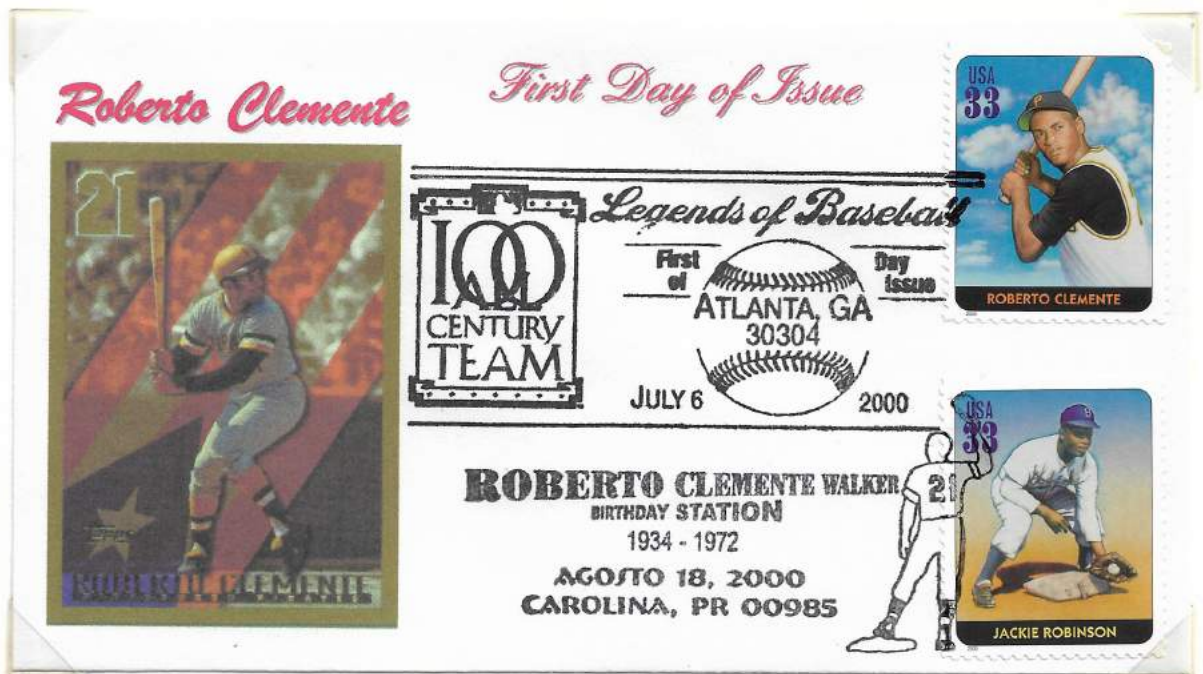

LEGENDS OF BASEBALL

Roberto Clemente

18 de julio del 2000

Sobres de primer día de emisión cancelados en Atlanta el 6 de julio del 2000 y el 18 de agosto en Carolina