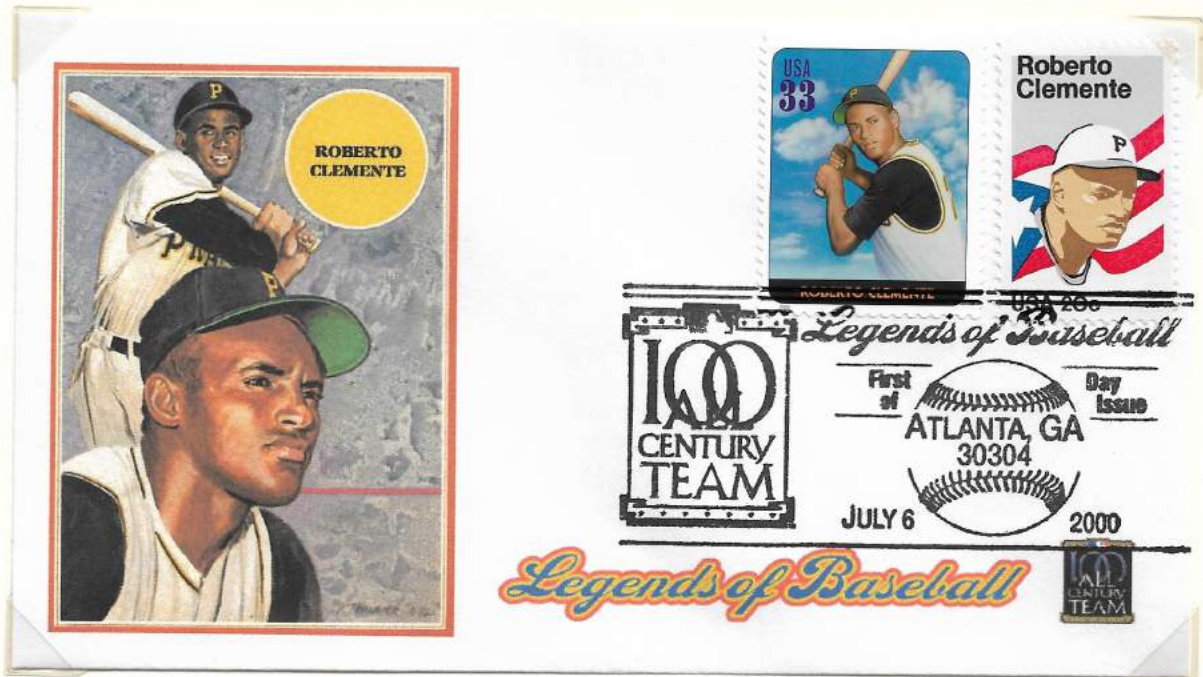

LEGENDS OF BASEBALL

Roberto Clemente

6 de julio del 2000

Sobres de primer día de emisión cancelados en Atlanta el 6 de julio del 2000