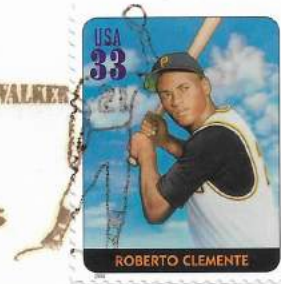

Legends of Baseball

Roberto Clemente – Serie Topps
PURIPLEX 2000 - 10 de septiembre del 2000

A Topps baseball card featuring Roberto Clemente. The main image is a close-up portrait of Clemente wearing a Pittsburgh Pirates cap with a 'P' on it. To the right, there are two smaller images: one of Clemente in a batting stance and another of a pirate's head. A signature 'Roberto Clemente' is written across the bottom right of the main image. Below the main image, a red banner contains the text 'ROBERTO CLEMENTE outfield PITTSBURGH PIRATES'.

Roberto Clemente

18 de julio del 2000

Roberto Clemente

*Acto de develación del sello de
Clemente y natalicio 69
Carolina, Puerto Rico*

ROBERTO CLEMENTE WALKER
BIRTHDAY STATION
1934 - 1972
AGOSTO 18, 2000
CAROLINA, PR 00985