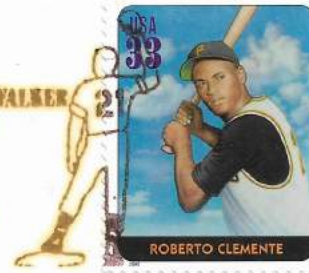

ROBERTO CLEMENTE WALKER
REMEMBRANCE DAY STATION

AGOSTO 21, 2000
SAN JUAN, PR 00902