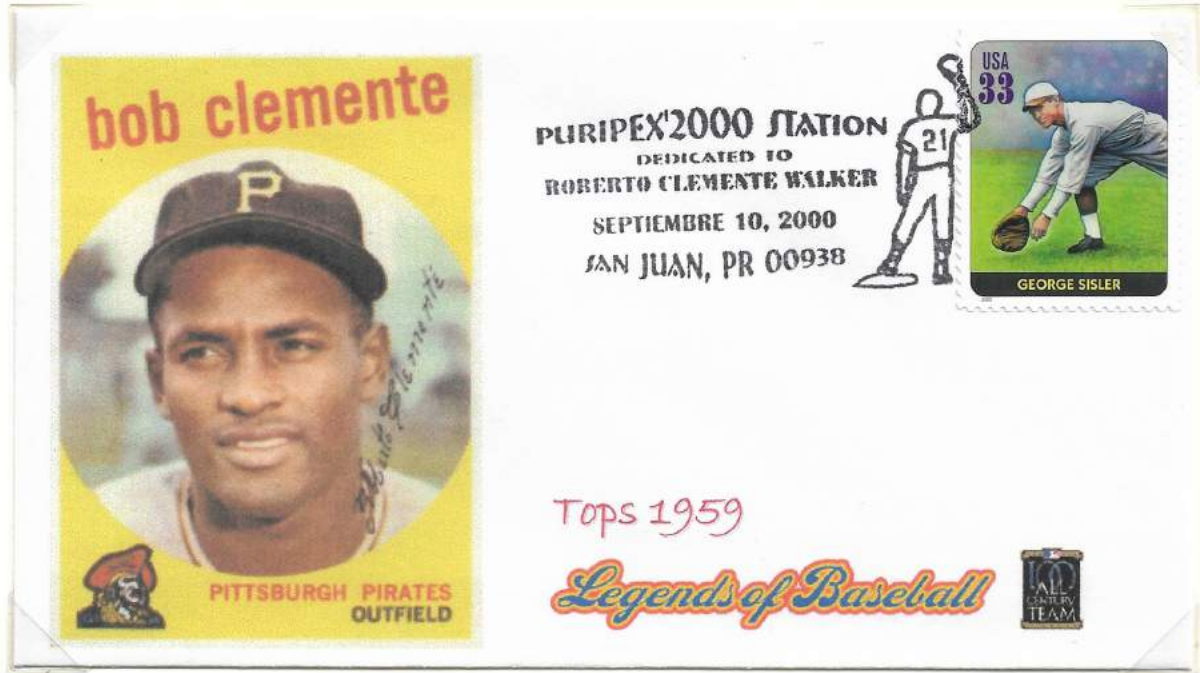

Legends of Baseball

Roberto Clemente – Serie Topps
PURIPEX 2000 - 10 de septiembre del 2000