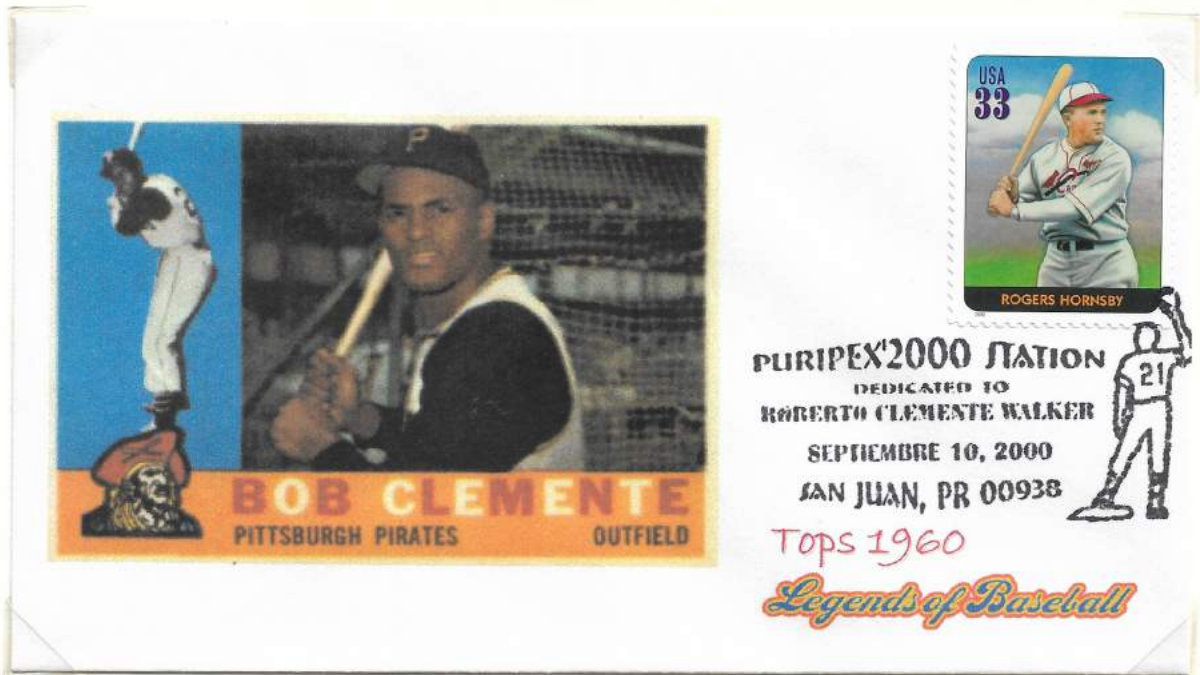

Legends of Baseball

Roberto Clemente – Serie Topps
PURIPEX 2000 - 10 de septiembre del 2000