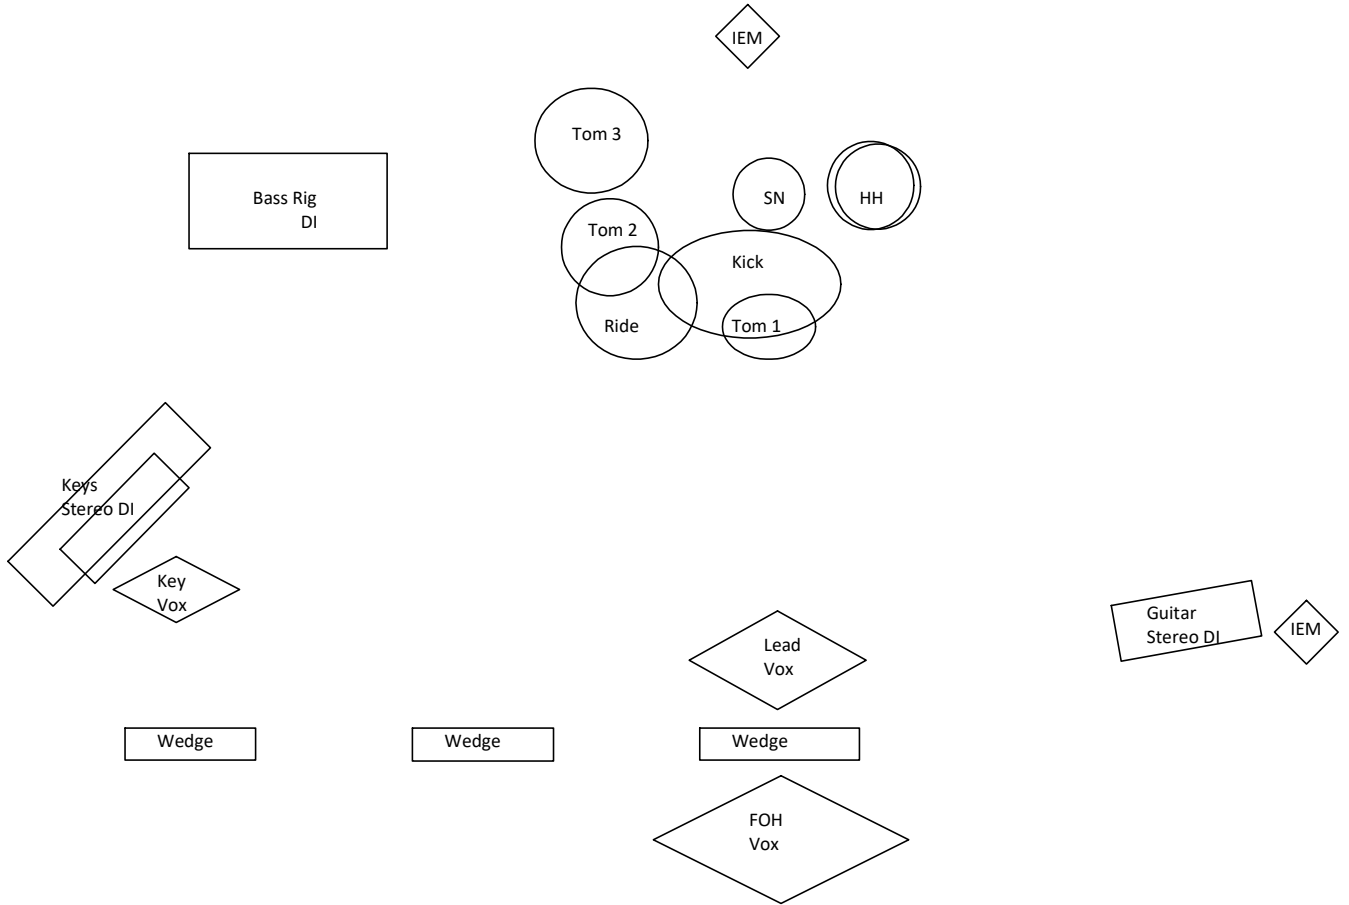

Stage Plot

Monday, January 23, 2023 10:59 AM

BAND NAME
WhyteSnake

VENUE
RetroJunkie

DATE / TIME

STAGE

INPUT LIST

1	Kick	9	OH R	17	Sound Vocal	25	
2	Snare	10	Bass DI	18		26	
3	HHat	11	Keys L	19			
4	Tom 1	12	Keys R	20		28	
5	Tom 2	13	Guitar L	21		29	
6	Tom 3	14	Guitar R	22		30	
7	Ride	15	Key Vocal	23		31	
8	OH L	16	Lead Vocal	24		32	

NOTES

Keyboard DI - Stereo
Guitar DI - Stereo
Bass DI - Mono
Keyboard IEM - Mono
Lead Vox IEM - Mono
Guitar IEM - Stereo
Drums IEM - Mono