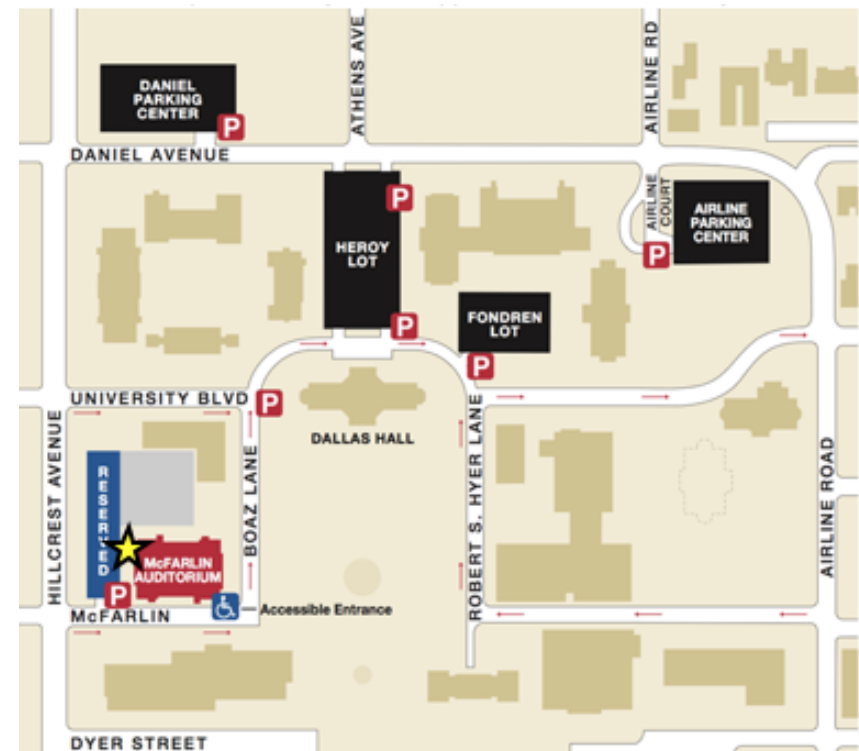

COSTUME INFORMATION

- Costumes for Making Spirits Bright are the property of Studio B and will be transported to and from the theatre by Studio B staff. Backstage volunteers and female parents may assist with costumes at the time of arrival before show starts. Male parents may assist the boy dancers backstage in their dressing room.
- Tights act as underwear. Young dancers may wear a pull-up diaper under tights if there is a concern. Dance bras should be skin colored with clear straps and should not show. Studio B & Sandy's Dancewear sell tights if you don't have the right color.
- Dancers should have their hair and make-up done before coming thru the backstage door. See chart for hair requirements.

GENERAL INFORMATION

- Each class will have at least one volunteer that is in charge while backstage.
- Coloring books and crayons will be provided for entertainment purposes while students wait for their turn on stage.
- Please feed your dancer before arriving.
- Parents are not allowed backstage once the show has begun for safety concerns.
- Dancers will be dismissed from the stage at the close of each show. Each show should run about an hour.

MAKE UP

Red lipstick, pink blush, brown or smokey eyeshadow, black mascara and optional black eyeliner.

PARKING & ENTRANCE INFORMATION