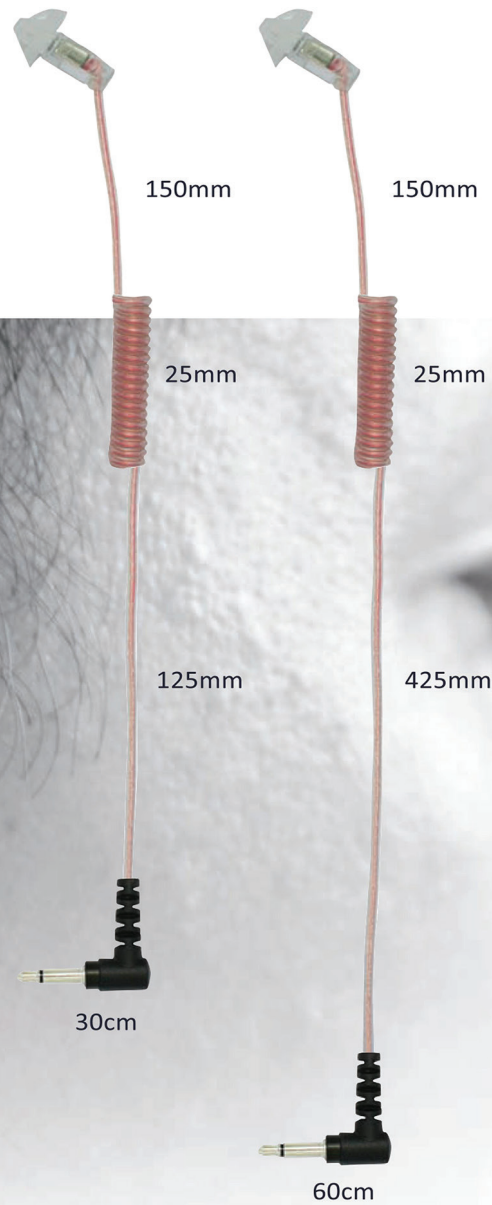

IN-EAR HI-DEF RECEIVE ONLY EARPIECE

Ultra-light invisible earpiece with situational awareness

Item # HCHDIE-ROC-6035

Cable Selection (Kevlar)

Clear color

Silicone Cable Guide

Without cable guide

Specifications

Impedance	120Ω ± 10%	(At 1.0KHz / 0.2V)
Rated Input Power	1mW	
Sensitivity	103dB ± 3dB @ 1KHz	
Frequency Response	100Hz~10KHz	

Included Parts

Also Works With