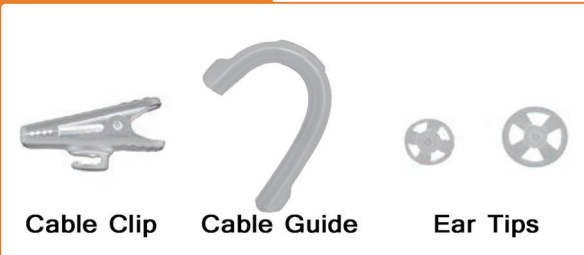

Included Parts