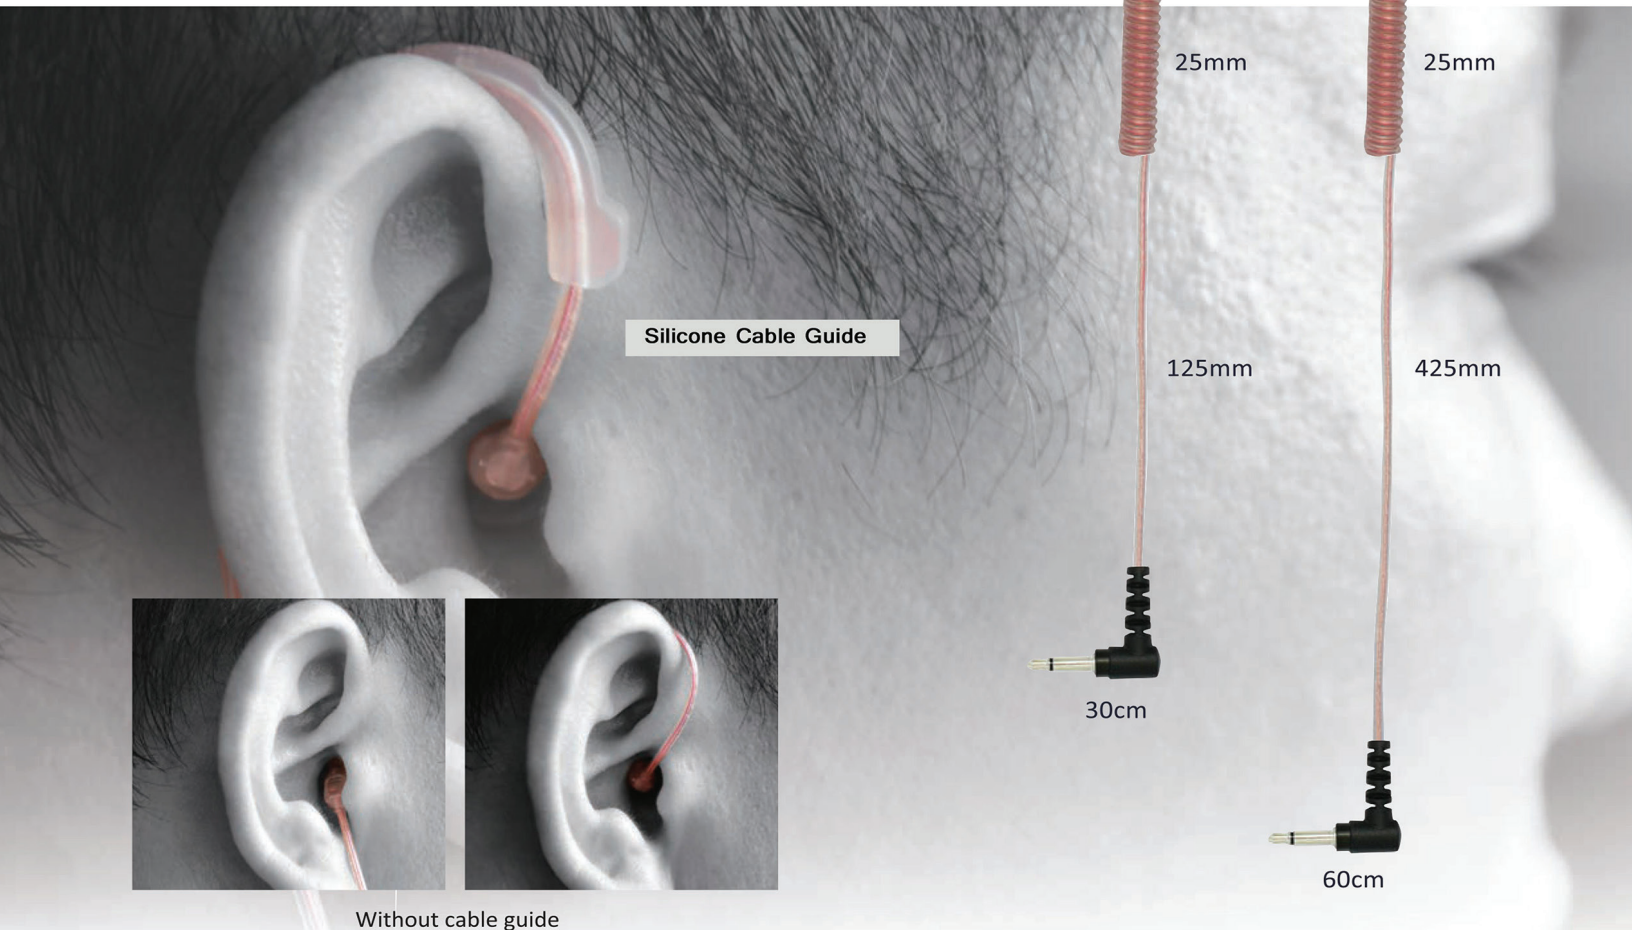

IN-EAR HI-DEF RECEIVE ONLY EARPIECE

Ultra-light invisible earpiece with situational awareness

Item # HCHDIE-ROC-6035

Cable Selection (Kevlar)

Clear color

Silicone Cable Guide

Without cable guide

Specifications

Impedance	120Ω ± 10%	(At 1.0KHz / 0.2V)
Rated Input Power	1mW	
Sensitivity	103dB ± 3dB @ 1KHz	
Frequency Response	100Hz~10KHz	

Included Parts

Also Works With