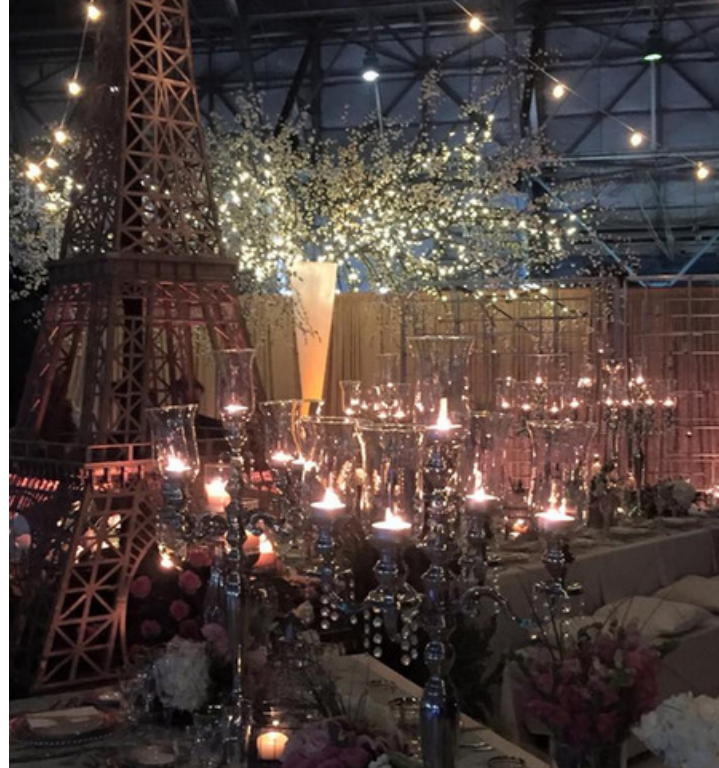

Event *Production*

-Conceptualization

- Design
- Source
- Logistics and vendor management