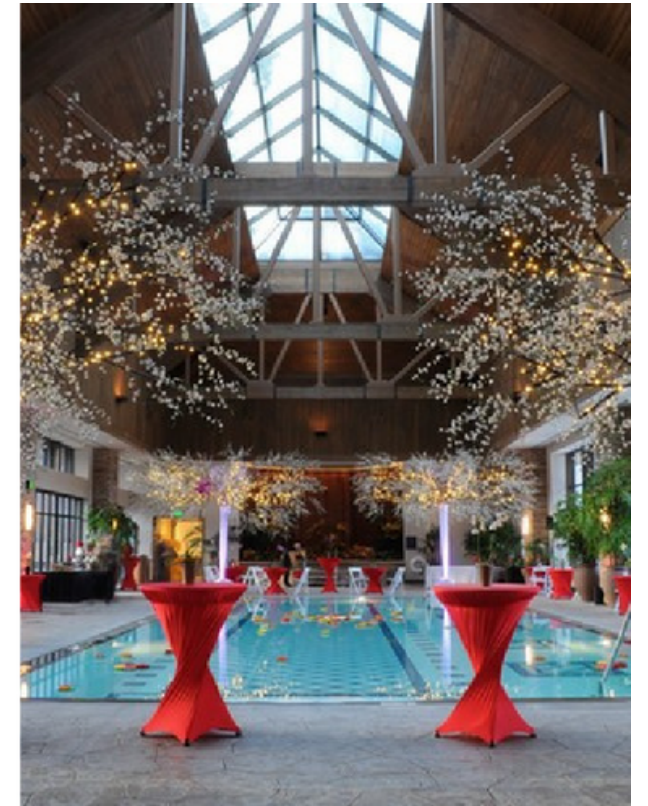

from sun to moon

events & design

Creating *intimate* and *immersive*
spaces for *everyone*

Our Work

Lighting/Fabric

-Indoor/outdoor lighting
-Permanent and not permanent

- Accent
- Uplight
- Bistro
- Twinkle
- Projections
- Stage

-Fabric

- Pipe and drape
- Ceiling treatment
- Backdrops

Signage

-Neon/LED

- Glass
- Flex
- Box Sign (LED ONLY)

-Blade

-Marquee letters

- 3ft
- 4ft
- 6ft