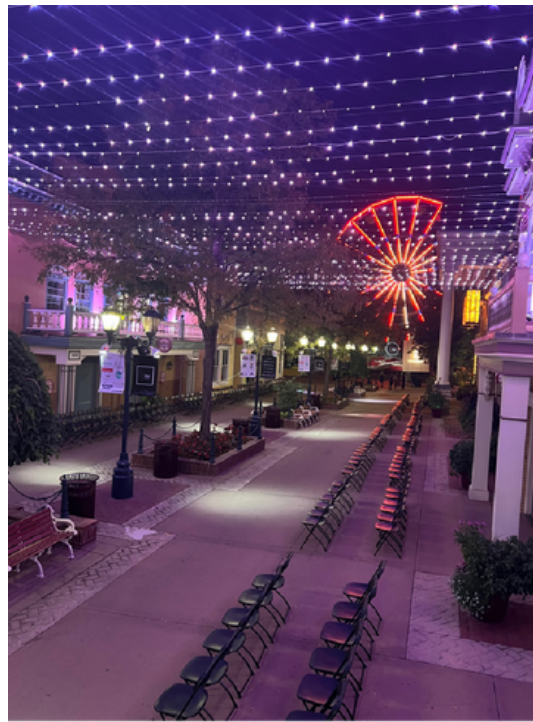

from sun to moon

events & design

Creating *intimate* and *immersive*
spaces for *everyone*

Our Work

Lighting/Fabric

-Indoor/outdoor lighting
-Permanent and not permanent

- Accent
- Uplight
- Bistro
- Twinkle
- Projections
- Stage

-Fabric

- Pipe and drape
- Ceiling treatment
- Backdrops

Signage

-Neon/LED

- Glass
- Flex
- Box Sign (LED ONLY)

-Blade

-Marquee letters

- 3ft
- 4ft
- 6ft