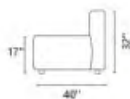

SOFA SERIES

S320B