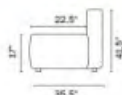

# Italian Leather . Adjustable Headrest .

**Special order:**  
Grey, or Chocolate Italian Leather

**Dimensions:**  
118.5"L x 118.5"D x 41.5"H

**Armless**  
29.5"L (optional)

ARMLESS (OPTIONAL)

 **PANTEK**  
**FURNITURE** ★ ★ ★ ★