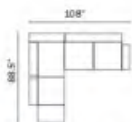

**Dimensions:**  
135.5"L x 88.5"D x 39"H (With Armless)  
108"L x 88.5"D x 39"H (Without Armless)  
**Armless** 27.5"L (optional)

**ARMLESS (OPTIONAL)**

**S836-108" GRAY WITHOUT ARMLESS**

★ **MODEL: S836-GRAY**