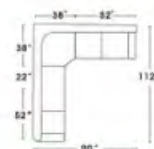

PANTAK
FURNITURE ★ ★ ★ ★

★ **MODEL: S323-GRAY**