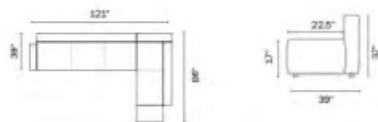

Special order:
RHF Chaise or LHF Chaise
Color: Gray, or Blue Italian Leather