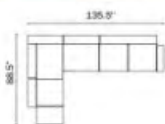

SOFA SERIES

Italian Leather . Adjustable Headrest .

Special order:
RHF Chaise or LHF Chaise
Beige, Black, or Chocolate Italian Leather

Dimensions:
135.5"L x 88.5"D x 39"H (With Armless)
108"L x 88.5"D x 39"H (Without Armless)
Armless 27.5"L (optional)

★ **MODEL: S836-GRAY**