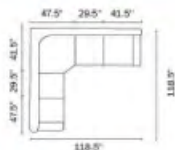

# Italian Leather . Adjustable Headrest .

**Special order:**  
Grey, or Chocolate Italian Leather

**Dimensions:**  
118.5"L x 118.5"D x 41.5"H

**Armless**  
29.5"L (optional)

ARMLESS (OPTIONAL)

 **PANTEK**  
**FURNITURE** ★ ★ ★ ★