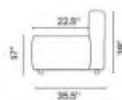

Special order:

RHF Chaise or LHF Chaise
Beige, Orange, or Chocolate Italian Leather

Dimensions:

135.5" L x 88.5" D x 39" H (With Armless)
108" L x 88.5" D x 39" H (Without Armless)

Armless 27.5" L (optional)