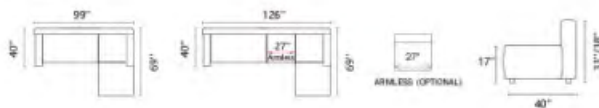

Power Motion Sofas