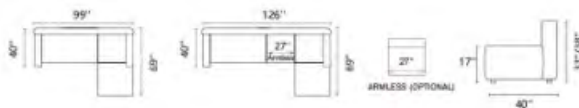

Power Motion Sofas