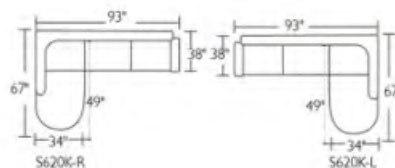

## Italian Leather . Adjustable Headrest .

★ MODEL: S620B

★ MODEL: S620K

	Height	Width	Length
<b>CHAIR</b>	36.5"	37"	33"
<b>S620K-R</b>	36.5"	67"	93"
<b>S620K-L</b>	36.5"	67"	93"

Color Availability:  
Orange, Black