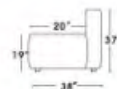

PANTAK
FURNITURE ★ ★ ★ ★

★ **MODEL: S323-GRAY**