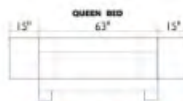

KING BED	15" + 79" + 15"
QUEEN BED	15" + 63" + 15"
FULL BED	15" + 57" + 15"