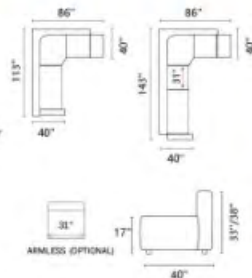

#### Dimensions:

120"L x 120"D x 32"/40"H (As Shown)

## Italian Leather . Adjustable Headrest .

**Special order:**  
Black, or Gray, Dark Gray, Orange, Ivory Italian Leather  
RHF & LHF  
**Dimensions:**  
126" L x 69" D x 33"/38" H (As Shown)  
**Armless**  
27" L (optional)

### Power Motion Sofas

Wireless charger optional

Wireless charger

**Power Motion Sofas**

**Special order:**  
Black, or Gray, Dark Gray, Orange, Ivory Italian Leather  
RHF & LHF  
**Dimensions:**  
113"L x 86"D x 33"/38"H (As Shown)  
**Armless**  
31"L (optional)