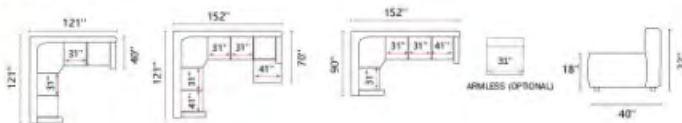

Power Motion Sofas

Wireless charger optional