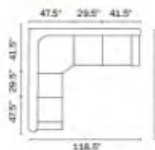

# Italian Leather . Adjustable Headrest .

**Special order:**  
Grey, or Chocolate Italian Leather

**Dimensions:**  
118.5"L x 118.5"D x 41.5"H

**Armless**  
29.5"L (optional)

ARMLESS (OPTIONAL)

 **PANTEK**  
**FURNITURE** ★ ★ ★ ★