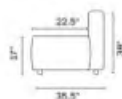

**Dimensions:**  
135.5"L x 88.5"D x 39"H (With Armless)  
108"L x 88.5"D x 39"H (Without Armless)  
**Armless** 27.5"L (optional)

**ARMLESS (OPTIONAL)**

**S836-108" GRAY WITHOUT ARMLESS**

★ **MODEL: S836-GRAY**