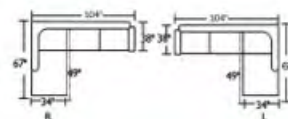

## Italian Leather . Adjustable Headrest .

S621-ORANGE

S621-Black

Special order:  
RHF Chaise or LHF Chaise  
Color: Gray, or Black, Brown, Italian Leather

Wireless charger