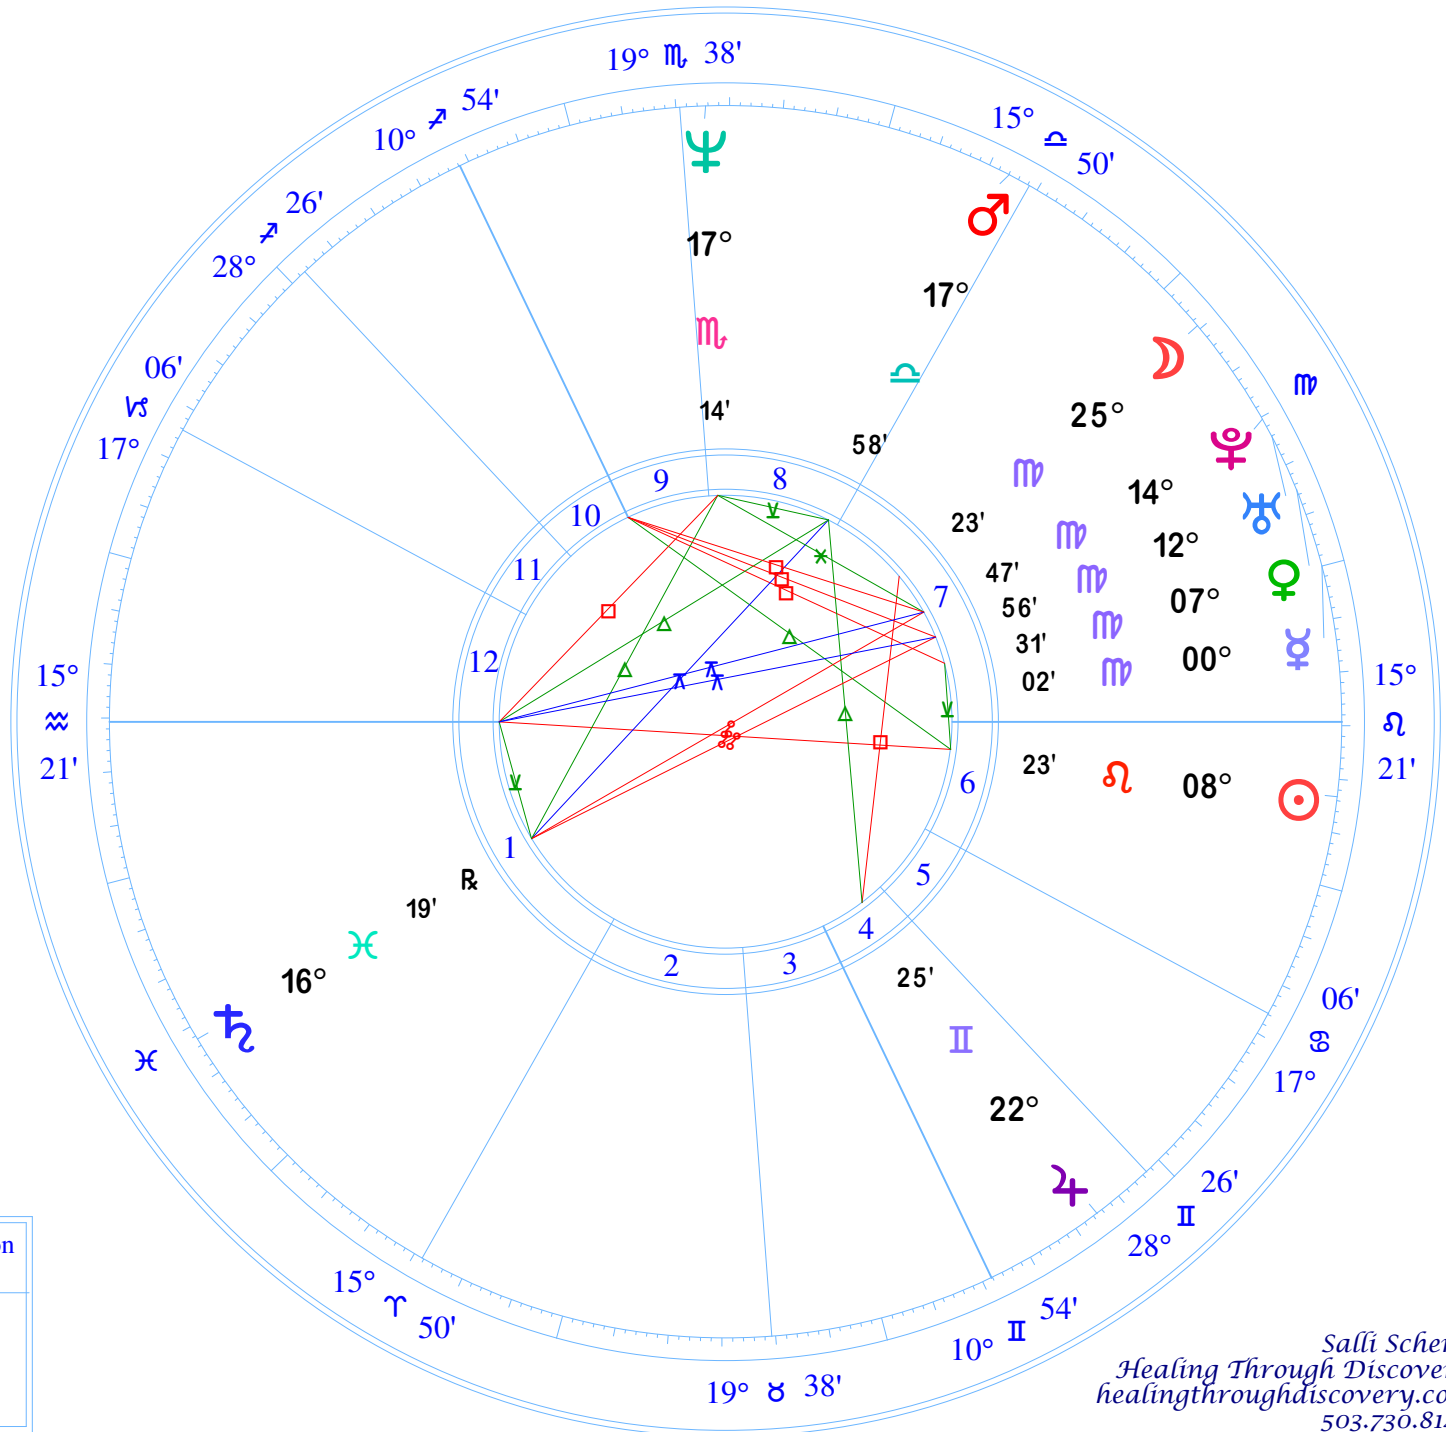

JK Rowling

NATAL CHART

July 31, 1965

9:10 PM

Yate, England

Daylight Saving Time

51 N 32 2 W 25

Zodiac Signs	
♈	Aries
♉	Taurus
♊	Gemini
♋	Cancer
♌	Leo
♍	Virgo
♎	Libra
♏	Scorpio
♐	Sagittarius
♑	Capricorn
♒	Aquarius
♓	Pisces

Planet Symbols	
☉	Sun
☾	Moon
☿	Mercury
♀	Venus
♂	Mars
♃	Jupiter
♄	Saturn
♅	Uranus
♆	Neptune
♇	Pluto
♁	North Node
♌	Ascendant
♍	Midheaven

Aspect	Planets Orb	Sun/Moon Orb
♋	Conjunction 0°	7°00
♌	Opposition 180°	7°00
♍	Square 90°	5°00
♎	Trine 120°	5°00
♏	Sextile 60°	2°30