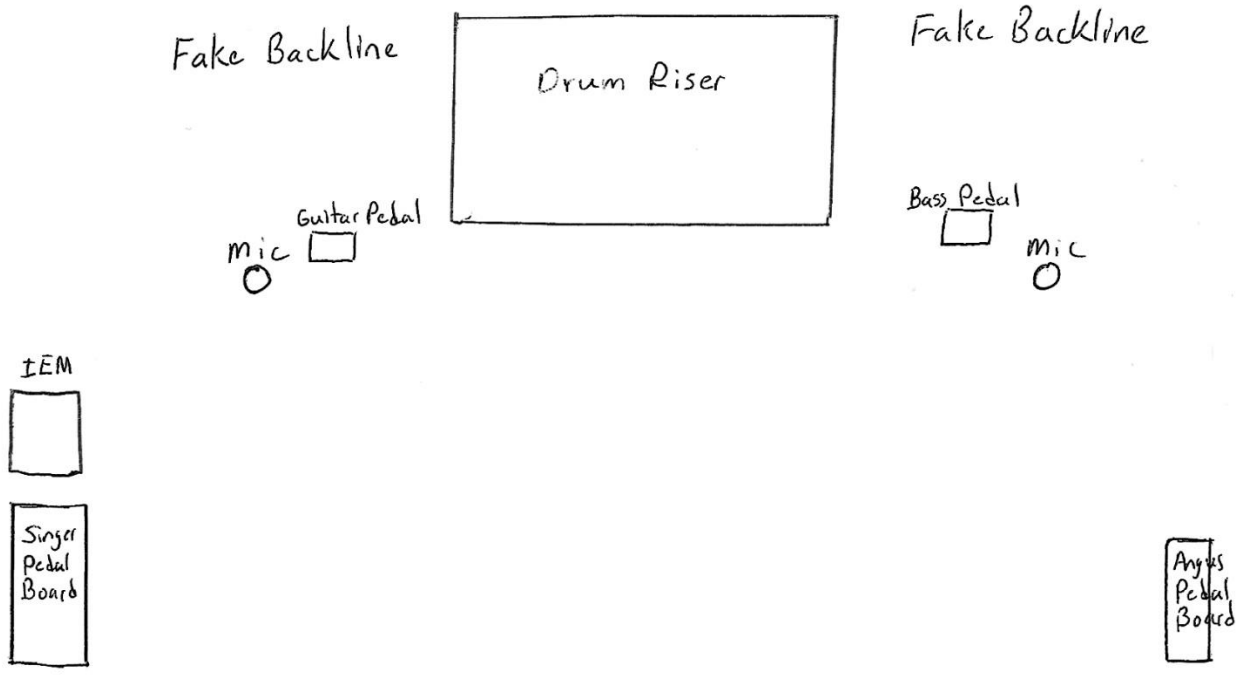

ANGUS/KHAN Stage Plot

INPUT LIST

1. KICK
2. SNARE
3. TOM 1
4. NONE
5. FLOOR 1
6. FLOOR 2
7. HI-HAT
8. DRUM TRIGGER
9. BASS
10. BAGPIPES
11. MAL GUITAR
12. ANGUS GUITAR
13. LEAD VOX
14. MAL VOX
15. CLEF VOX
16. PHEEL VOX