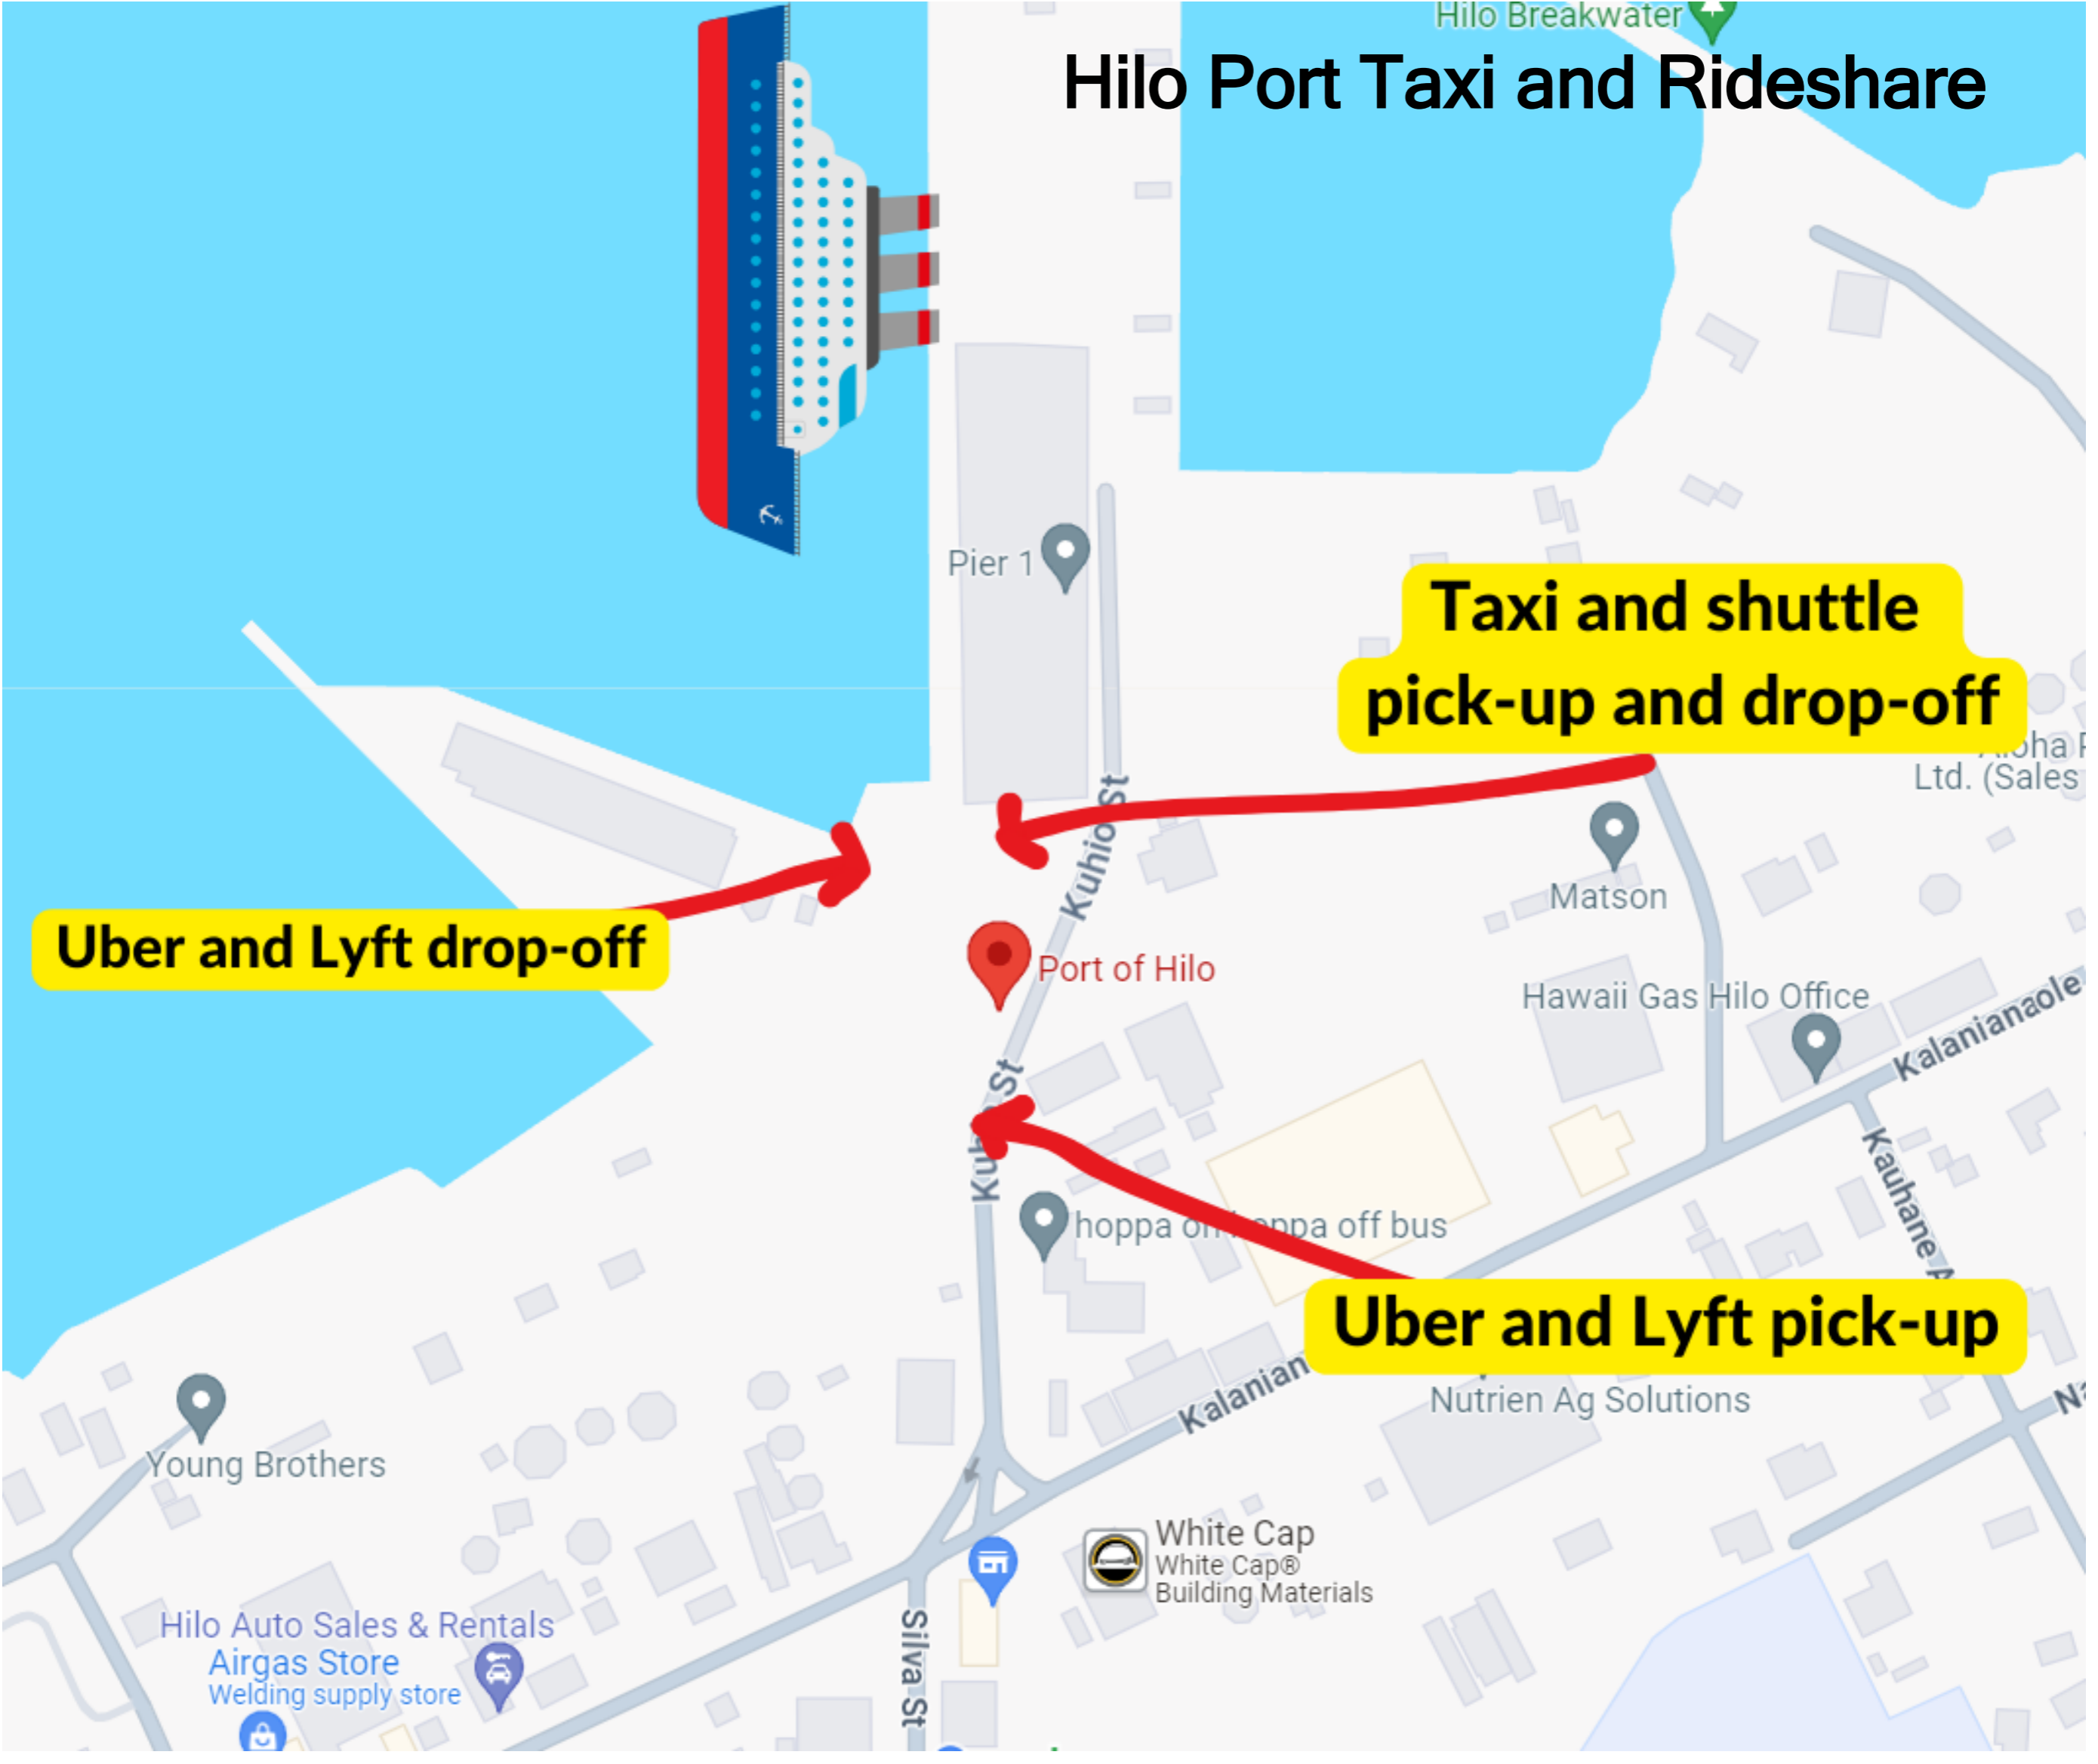

Hilo Port Taxi and Rideshare

**Taxi and shuttle
pick-up and drop-off**

Uber and Lyft drop-off

Uber and Lyft pick-up