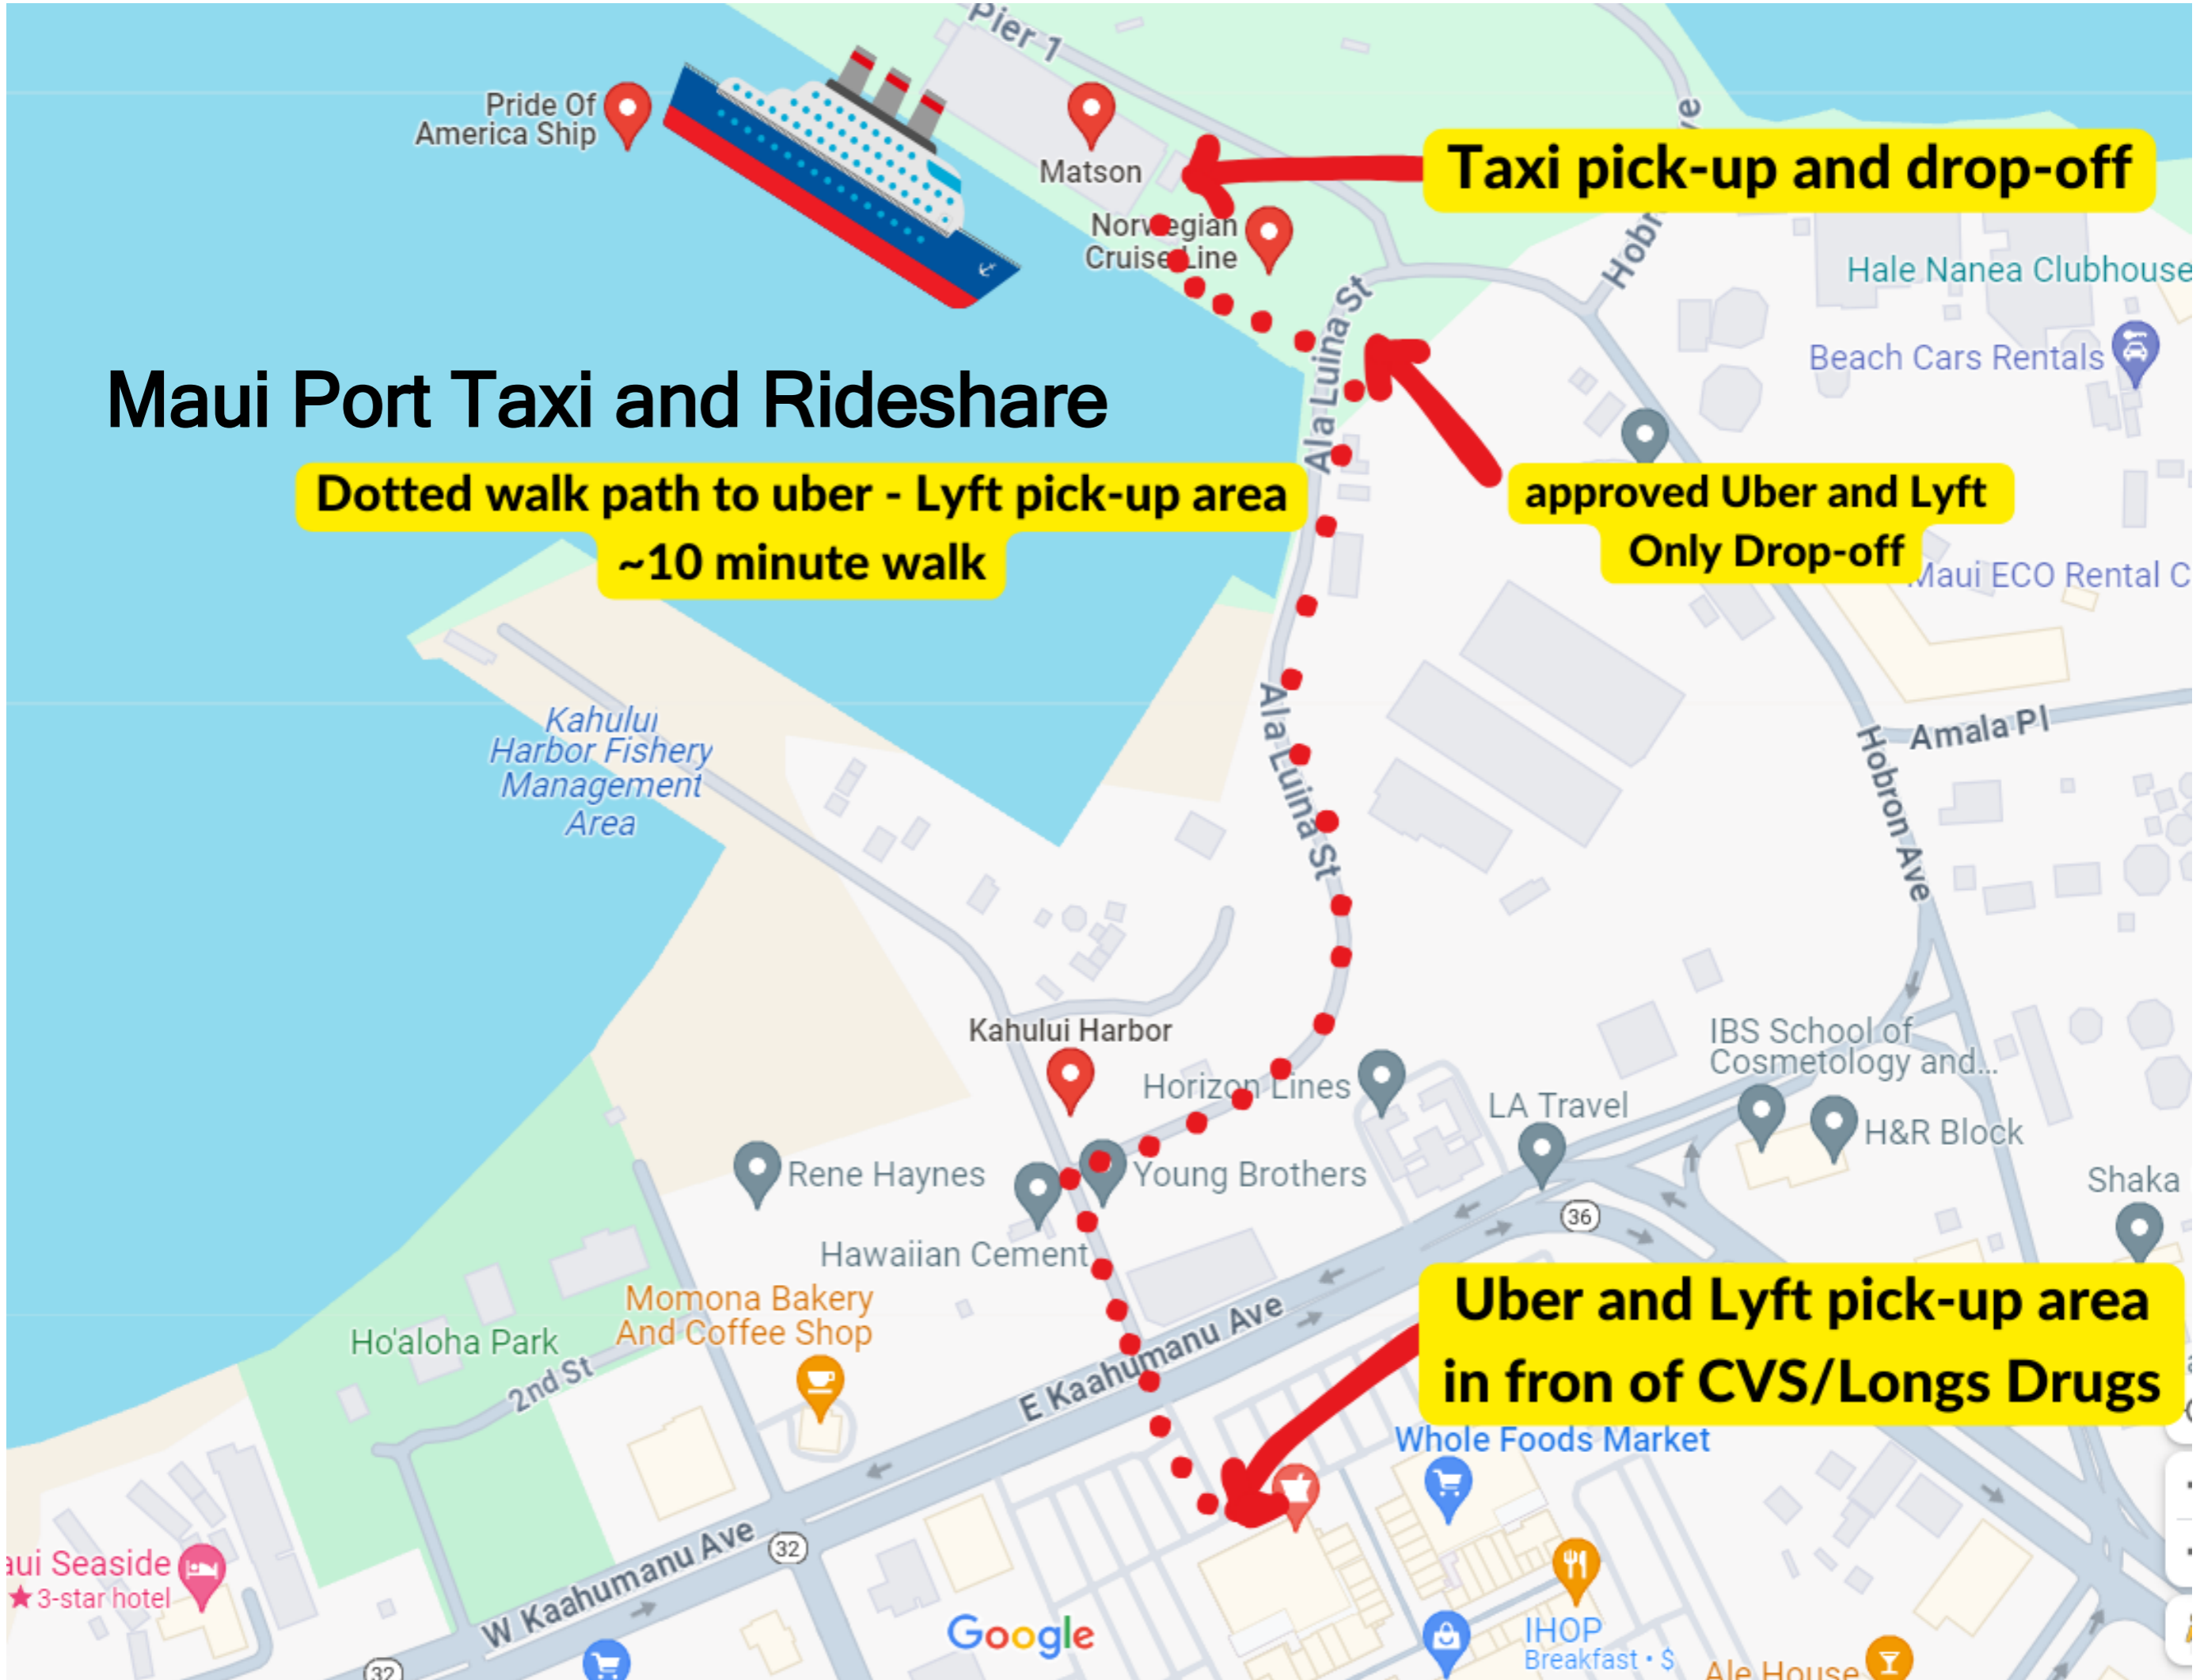

USCIS Honolulu
Field Office

Waterf...

Ruth's Chris Steak House

Le Monde S...

Taxi, shuttle pick-up

**Uber and Lyft pick-up and
drop-off**

Maui Port Taxi and Rideshare

**Dotted walk path to uber - Lyft pick-up area
~10 minute walk**

Taxi pick-up and drop-off

**approved Uber and Lyft
Only Drop-off**

**Uber and Lyft pick-up area
in front of CVS/Longs Drugs**

Hilo Port Taxi and Rideshare

**Taxi and shuttle
pick-up and drop-off**

Uber and Lyft drop-off

Kailua Pier
Busy spot for boat dockings & events

Kailua Bay
Fishery
Management
Area

Hulihe'e Palace
Historic home with artifacts & events

Moku'aika
Hawaii's oldest

Kona Marl

Kailua Bay
Well-known bay with a sandy beach

Kona Inn
Shopping Village
Shopping mall

Kona Port Taxi and Rideshare

**New rideshare Uber and Lyft
pick-up and drop-off**

**Taxi and Free Shuttle
pick-up and drop-off**

Kauai Port Taxi and Rideshare