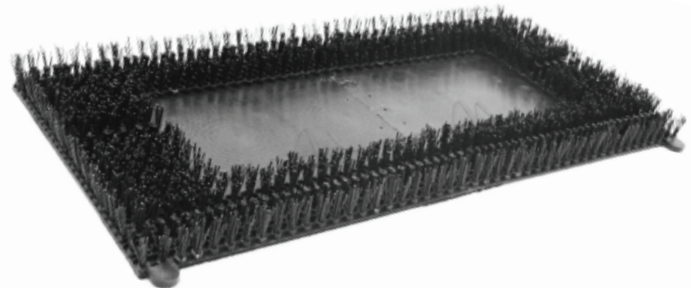

28" x 14" SONIC SCRUB BRUSHES

REMOVE THE TOUGHEST DIRT AND SCUFF MARKS FROM HEAVILY SOILED FLOORS - NOW WITH AUTO SCRUBBERS!

Ideal for daily scrubbing and maintenance on your walk behind and ride on automatic scrubbers. Featuring nylon grit filament, these brushes offer solutions to a wide range of cleaning situations.

TILE & GROUT SCRUBBING

Grit nylon and polypropylene bi-level tufts maximize brush-to-floor contact.

28" x 14" SONIC SCRUB BRUSHES

SONIC SCRUB MAL-GRIT LITE™

Light Cleaning & Scrubbing

Bristles: Red
Diameter: .018
Grit Size: 500
Pad Replacement: Red

SONIC SCRUB CLEAN-GRIT™

Medium Scrubbing

Bristles: Blue
Diameter: .035
Grit Size: 180
Pad Replacement: Blue

SONIC SCRUB MAL-GRIT SCRUB™

General Scrubbing

Bristles: Green
Diameter: .022
Grit Size: 120
Pad Replacement: Green

SONIC SCRUB MAL-GRIT™

Stripping

Bristles: Black
Diameter: .050
Grit Size: 80
Pad Replacement: Black