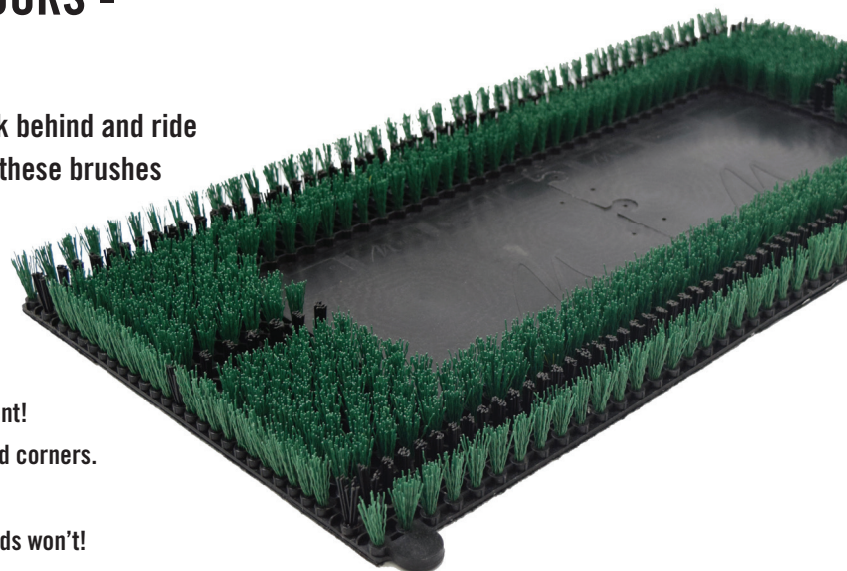

28" x 14" SONIC SCRUB BRUSHES

REMOVE THE TOUGHEST DIRT AND SCUFF MARKS FROM HEAVILY SOILED FLOORS - NOW WITH AUTO SCRUBBERS!

Ideal for daily scrubbing and maintenance on your walk behind and ride on automatic scrubbers. Featuring nylon grit filament, these brushes offer solutions to a wide range of cleaning situations.

KEY BENEFITS SONIC SCRUB - 28" X 14"

- Use on your existing floor machines - no need for new equipment!
- Rectangular shape reaches those hard-to-reach wall edges and corners.
- Designed to outlast your floor pads 20 to 1!
- Bi-level filament reaches deep into grout lines - where floor pads won't!

AUTO SCRUBBERS / RIDE ON MACHINES

Sonic Scrub brushes can now be used on your existing auto scrubbers and ride on machines.

PAD REPLACEMENT

Replace your floor pads with the washable and reusable Sonic Scrub floor brushes to save time and money.

TILE & GROUT SCRUBBING

Grit nylon and polypropylene bi-level tufts maximize brush-to-floor contact.

28" x 14" SONIC SCRUB BRUSHES

SONIC SCRUB MAL-GRIT LITE™

Light Cleaning & Scrubbing

Bristles: Red
Diameter: .018
Grit Size: 500
Pad Replacement: Red