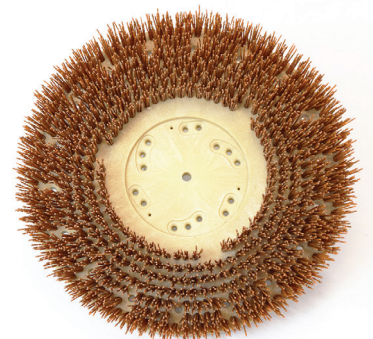

GRIT ROTARY BRUSHES

COLOR CODED GRIT BRUSH LINE BY MALISH

BRUSH APPLICATION MADE EASY!

MAL-GRIT™ brushes offer solutions to a wide range of cleaning situations. Silicone carbide impregnated nylon bristles are self-replenishing as brush wears, offering unmatched value that outlasts floor pads over 100 to 1! That translates directly into time and cost savings. Featuring our water and chemical resistant TUFF-BLOCK® for maximum life expectancy. All grit brushes must be run in a wet environment. Trim Length: 1-1/2"

MAL-GRIT LITE™

Light Cleaning and Scrubbing

Bristles: Red **Grit Size:** 500
Diameter: .018 **Pad replacement:** Red

CLEAN-GRIT™

Medium Scrubbing

Bristles: Blue **Grit Size:** 180
Diameter: .035 **Pad replacement:** Blue

MAL-GRIT SCRUB

General Scrubbing

Bristles: Green **Grit Size:** 120
Diameter: .022 **Pad replacement:** Green

MAL-GRIT™

Stripping

Bristles: Black **Grit Size:** 80
Diameter: .050 **Pad replacement:** Black

MAL-GRIT XTRA™

Heavy Duty Stripping & Scrubbing

Bristles: Orange **Grit Size:** 46
Diameter: .070 **Pad replacement:** High Productivity