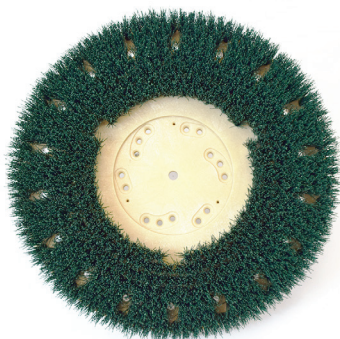

GRIT ROTARY BRUSHES

COLOR CODED GRIT BRUSH LINE BY MALISH

BRUSH APPLICATION MADE EASY!

MAL-GRIT™ brushes offer solutions to a wide range of cleaning situations. Silicone carbide impregnated nylon bristles are self-replenishing as brush wears, offering unmatched value that outlasts floor pads over 100 to 1! That translates directly into time and cost savings. Featuring our water and chemical resistant TUFF-BLOCK® for maximum life expectancy. All grit brushes must be run in a wet environment. Trim Length: 1-1/2"

MAL-GRIT LITE™

Light Cleaning and Scrubbing

Bristles: Red **Grit Size:** 500
Diameter: .018 **Pad replacement:** Red

CLEAN-GRIT™

Medium Scrubbing

Bristles: Blue **Grit Size:** 180
Diameter: .035 **Pad replacement:** Blue

MAL-GRIT SCRUB

General Scrubbing

Bristles: Green **Grit Size:** 120
Diameter: .022 **Pad replacement:** Green

MAL-GRIT™

Stripping

Bristles: Black **Grit Size:** 80
Diameter: .050 **Pad replacement:** Black

MAL-GRIT XTRA™

Heavy Duty Stripping & Scrubbing

Bristles: Orange **Grit Size:** 46
Diameter: .070 **Pad replacement:** High Productivity