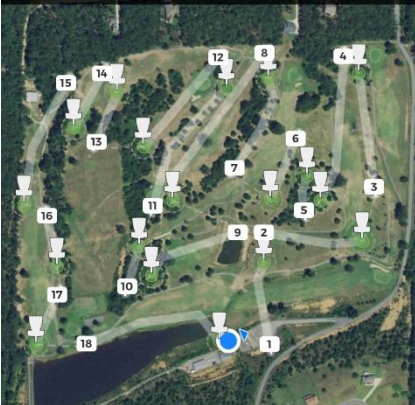

Persimmon Ridge Disc Golf

MAPS ON:

GOLD CHAMPIONSHIP LONG

Baskets: DD Veteran Red & Blue

18 Holes • Par 66 • 10175 ft

BLUE CHAMPIONSHIP SHORT

Baskets: DD Veteran Red & Blue

18 Holes • Par 57 • 7139 ft

CHILLOW YELLOW 9-hole

Baskets & Tee box: YELLOW

9 Holes • Par 29 • 2581 ft

COURSE FEES:

- **GOLD PASS:** Can you throw 300 ft? Play all day including #1 Gold Tee pad & 10% off Merchandise ...**\$10**
- **GREEN FEE** play all day...**\$5** (ladies & kids under 12 FREE)
- **GOLF CART RENTAL...\$20** per round (avg 2.5 - 3 hours) **+\$5** each additional 45 min
- **ANNUAL MEMBERSHIP**
 - FREE Green Fees
 - Cart Pass Privileges
 - Pro Shop Discount
 - Family & Guest pass
 - VIP Access:
 - Fishing
 - Gold #1 Tee box
 - Special invites...**\$125**
- **HOLE SPONSOR** / 5 years
 - Your BUSINESS or NAME on a PR Tee Sign, PLUS
 - 1-year Membership...**\$300**

HOW TO PAY:

Square

COURSE INFO:

ARROWS IN BASKETS point in general direction of next Tee Box.

TEE PADS are 14 ft long, the narrow end points towards the basket.

TEE SIGNS: Placed for you to see upon approach & out of the way when you're throwing. Everything you need to know.

COURSE RULES:

1. NO Cigarette butts BAG THEM! Toss 'em & you're OUTA HERE!
2. Bring ALL found discs to Pro Shop – even if NO NAME!
3. Lake access CANOE ONLY!
4. Golf cart rental is a privilege:
 - ONLY licensed drivers
 - NO racing or horseplay
 - DON'T drive on greens, thru the woods or water