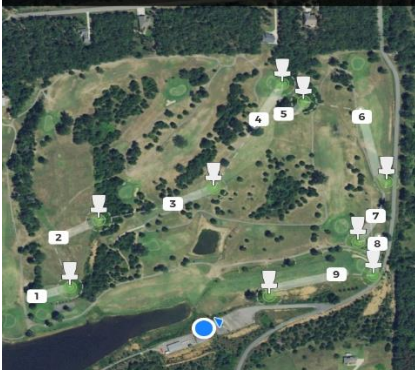

Persimmon Ridge Disc Golf

MAPS ON:

GOLD CHAMPIONSHIP LONG

Baskets: DD Veteran Red & Blue

18 Holes • Par 66 • 10175 ft

BLUE CHAMPIONSHIP SHORT

Baskets: DD Veteran Red & Blue

18 Holes • Par 57 • 7139 ft

CHILLOW YELLOW 9-hole

Baskets & Tee box: YELLOW

9 Holes • Par 29 • 2581 ft

COURSE FEES:

- **GOLD PASS:** Can you throw 300 ft? Play all day including #1 Gold Tee pad & 10% off Merchandise ...**\$10**
- **GREEN FEE** play all day...**\$5** (ladies & kids under 12 FREE)
- **GOLF CART RENTAL...\$20** per round (avg 2.5 - 3 hours) **+\$5** each additional 45 min
- **ANNUAL MEMBERSHIP**
 - FREE Green Fees
 - Cart Pass Privileges
 - Pro Shop Discount
 - Family & Guest pass
 - VIP Access:
 - Fishing
 - Gold #1 Tee box
 - Special invites...**\$125**
- **HOLE SPONSOR** / 5 years
 - Your BUSINESS or NAME on a PR Tee Sign, PLUS
 - 1-year Membership...**\$300**

HOW TO PAY:

Square

COURSE INFO:

ARROWS IN BASKETS point in general direction of next Tee Box.

TEE PADS are 14 ft long, the narrow end points towards the basket.

TEE SIGNS: Placed for you to see upon approach & out of the way when you're throwing. Everything you need to know.

COURSE RULES:

1. NO Cigarette butts BAG THEM! Toss 'em & you're OUTA HERE!
2. Bring ALL found discs to Pro Shop – even if NO NAME!
3. Lake access CANOE ONLY!
4. Golf cart rental is a privilege:
 - ONLY licensed drivers
 - NO racing or horseplay
 - DON'T drive on greens, thru the woods or water