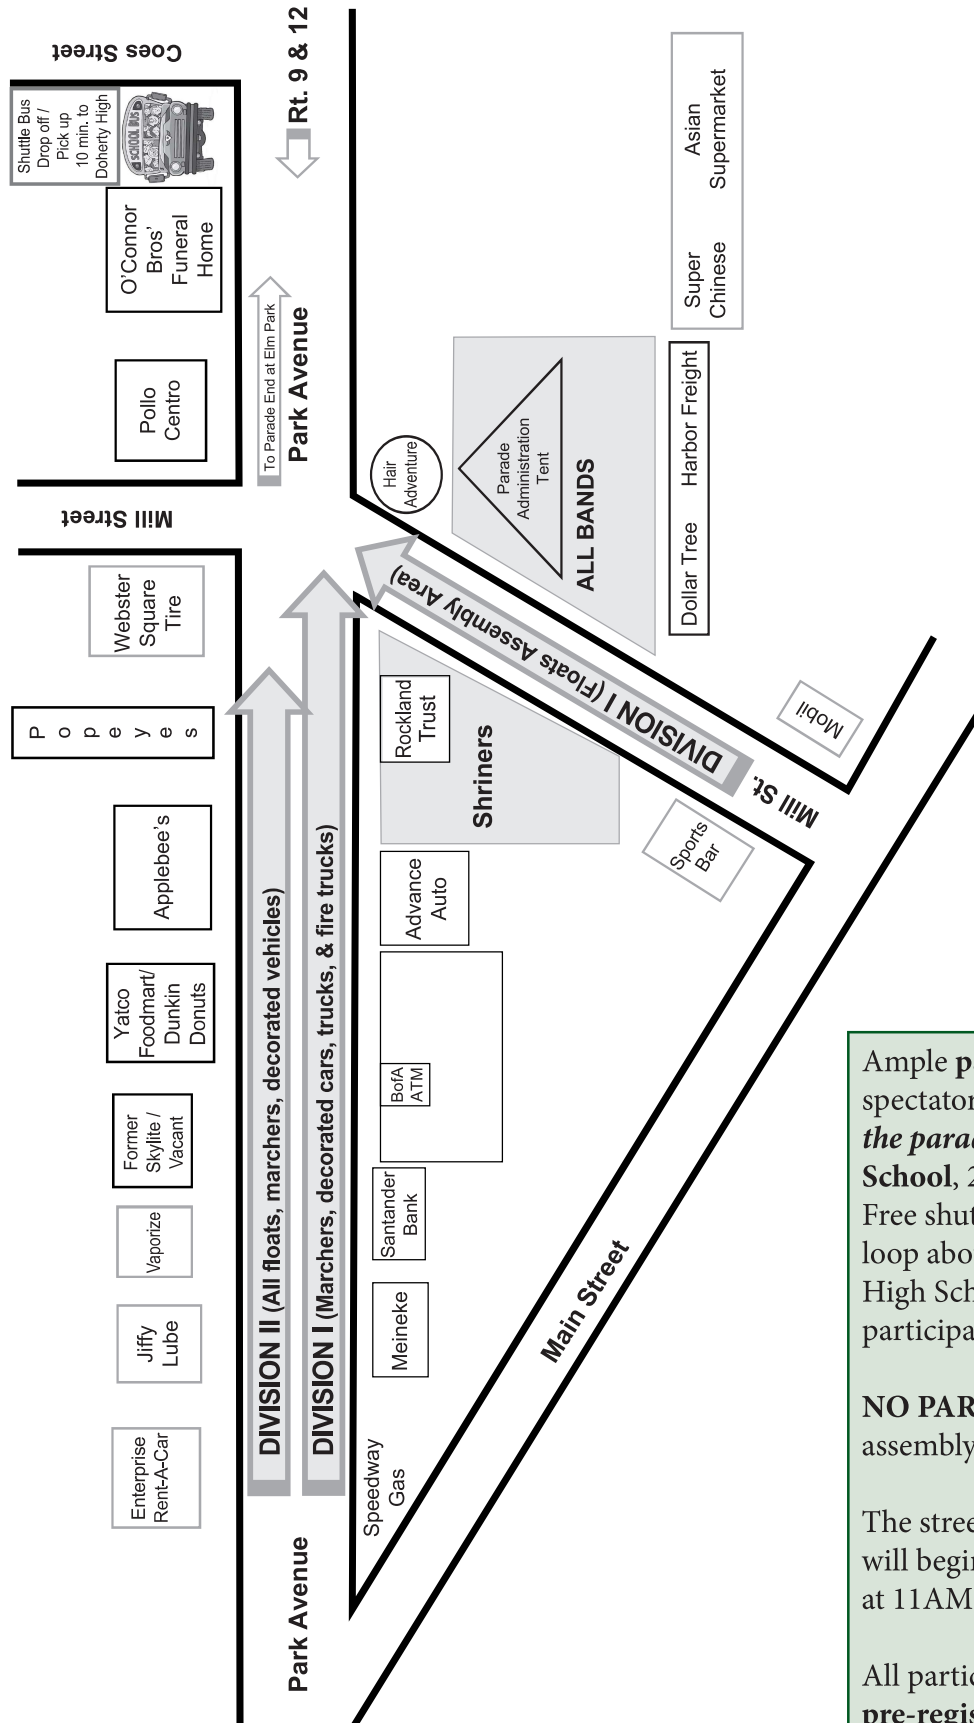

Worcester County St. Patrick's Parade Assembly Area Map

Ample **parking** for participants and spectators is available at the *end of the parade route* at **Doherty High School**, 299 Highland St., Worcester. Free shuttle buses run a continuous loop about every 10 minutes from the High School to the Assembly Area for participants.

NO PARKING is available within the assembly area.

The streets within the assembly area will begin being shut down to vehicles at 11AM.

All participating vehicles must be **pre-registered**.