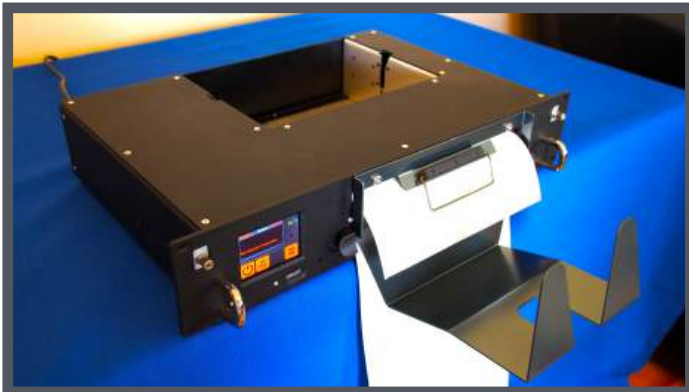

NOTE: Specifications are subject to change without notice.

FRONT MEDIA LOADING