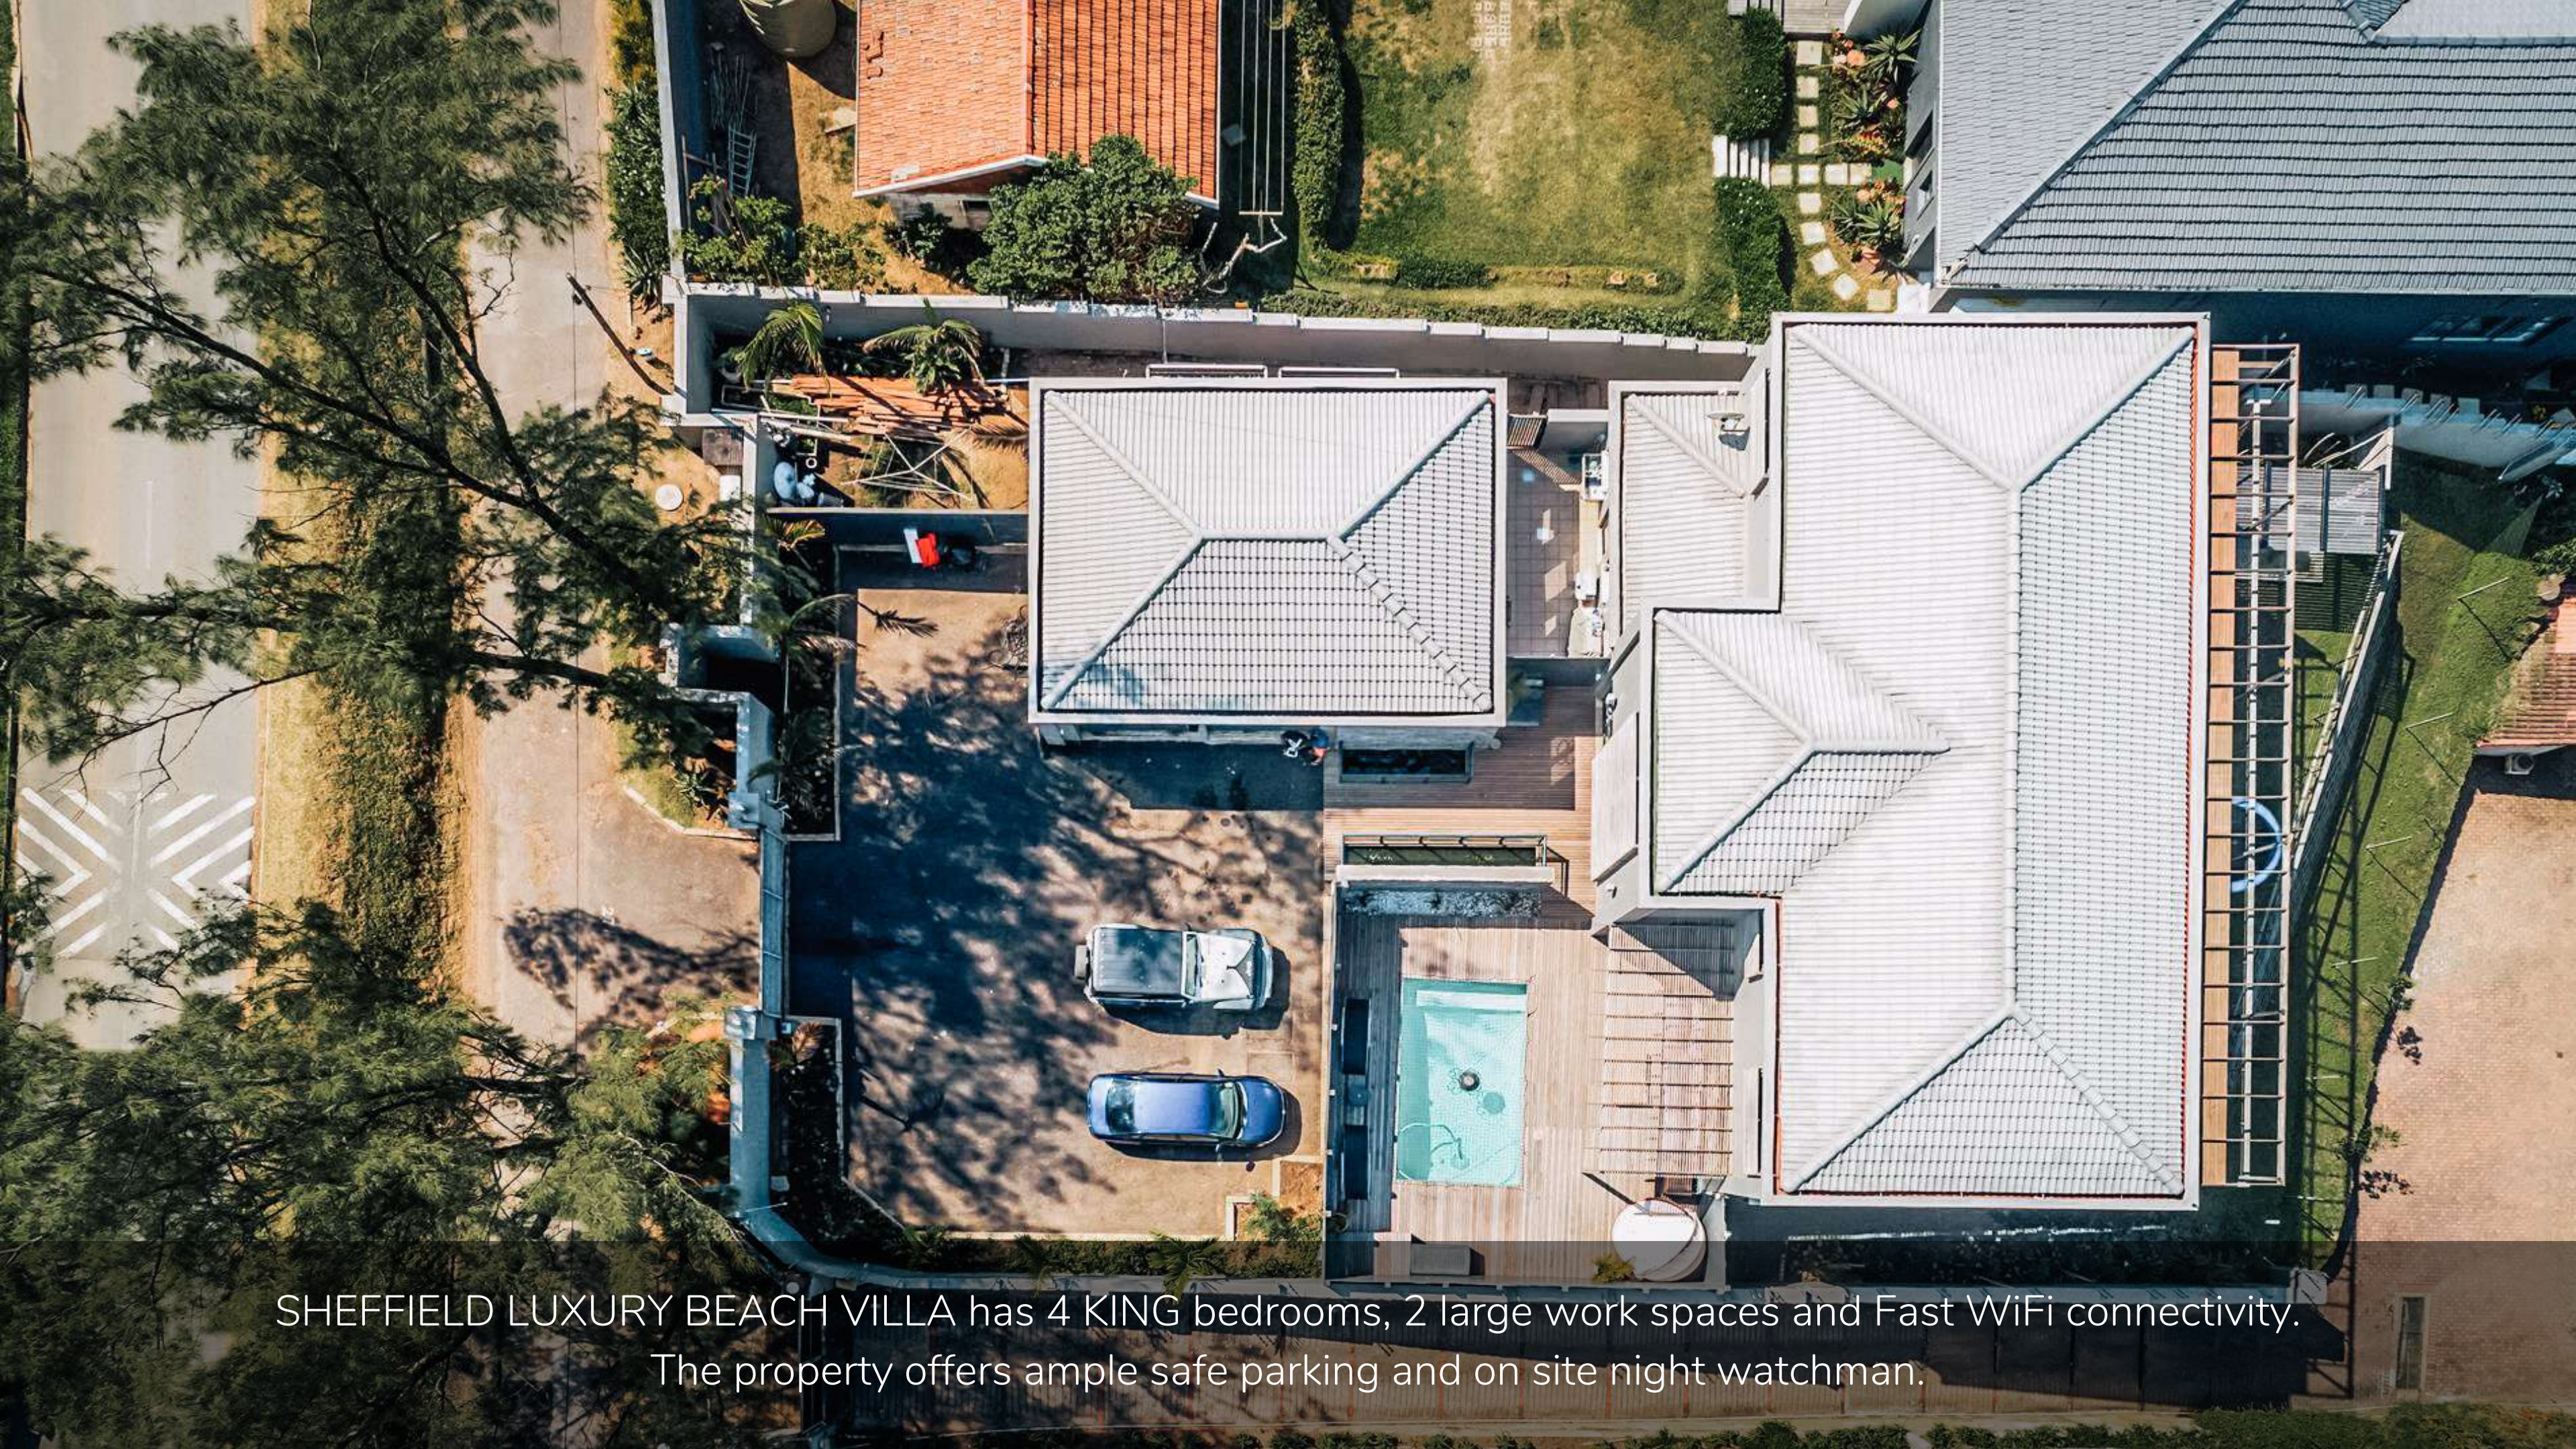

CORPORATE & BUSINESS TRAVEL BOOKINGS
LUXURY BEACH VILLA
SHEFFIELD, NORTH COAST KZN

SHEFFIELD LUXURY BEACH VILLA, on the exclusive Colwyn Drive,
Is the perfect choice for a corporate travel rental.

The villa boasts stunning sea views from every east facing room, ample work
and conference space, and great amenities to enjoy during down time.

SHEFFIELD LUXURY BEACH VILLA's bedrooms all offer stunning views of the ocean and sunrise.

SHEFFIELD LUXURY BEACH VILLA offers beach access just 60 meters away,
to arguably the most beautiful beach on KZN's Dolphin Coast.

Kick off your productive work day with a coffee and sunrise views from the balcony.

SHEFFIELD LUXURY BEACH VILLA
offers a modern open plan design.
Prepare breakfast with a view of the waves breaking.

SHEFFIELD LUXURY BEACH VILLA has 4 KING bedrooms, 2 large work spaces and Fast WiFi connectivity. The property offers ample safe parking and on site night watchman.