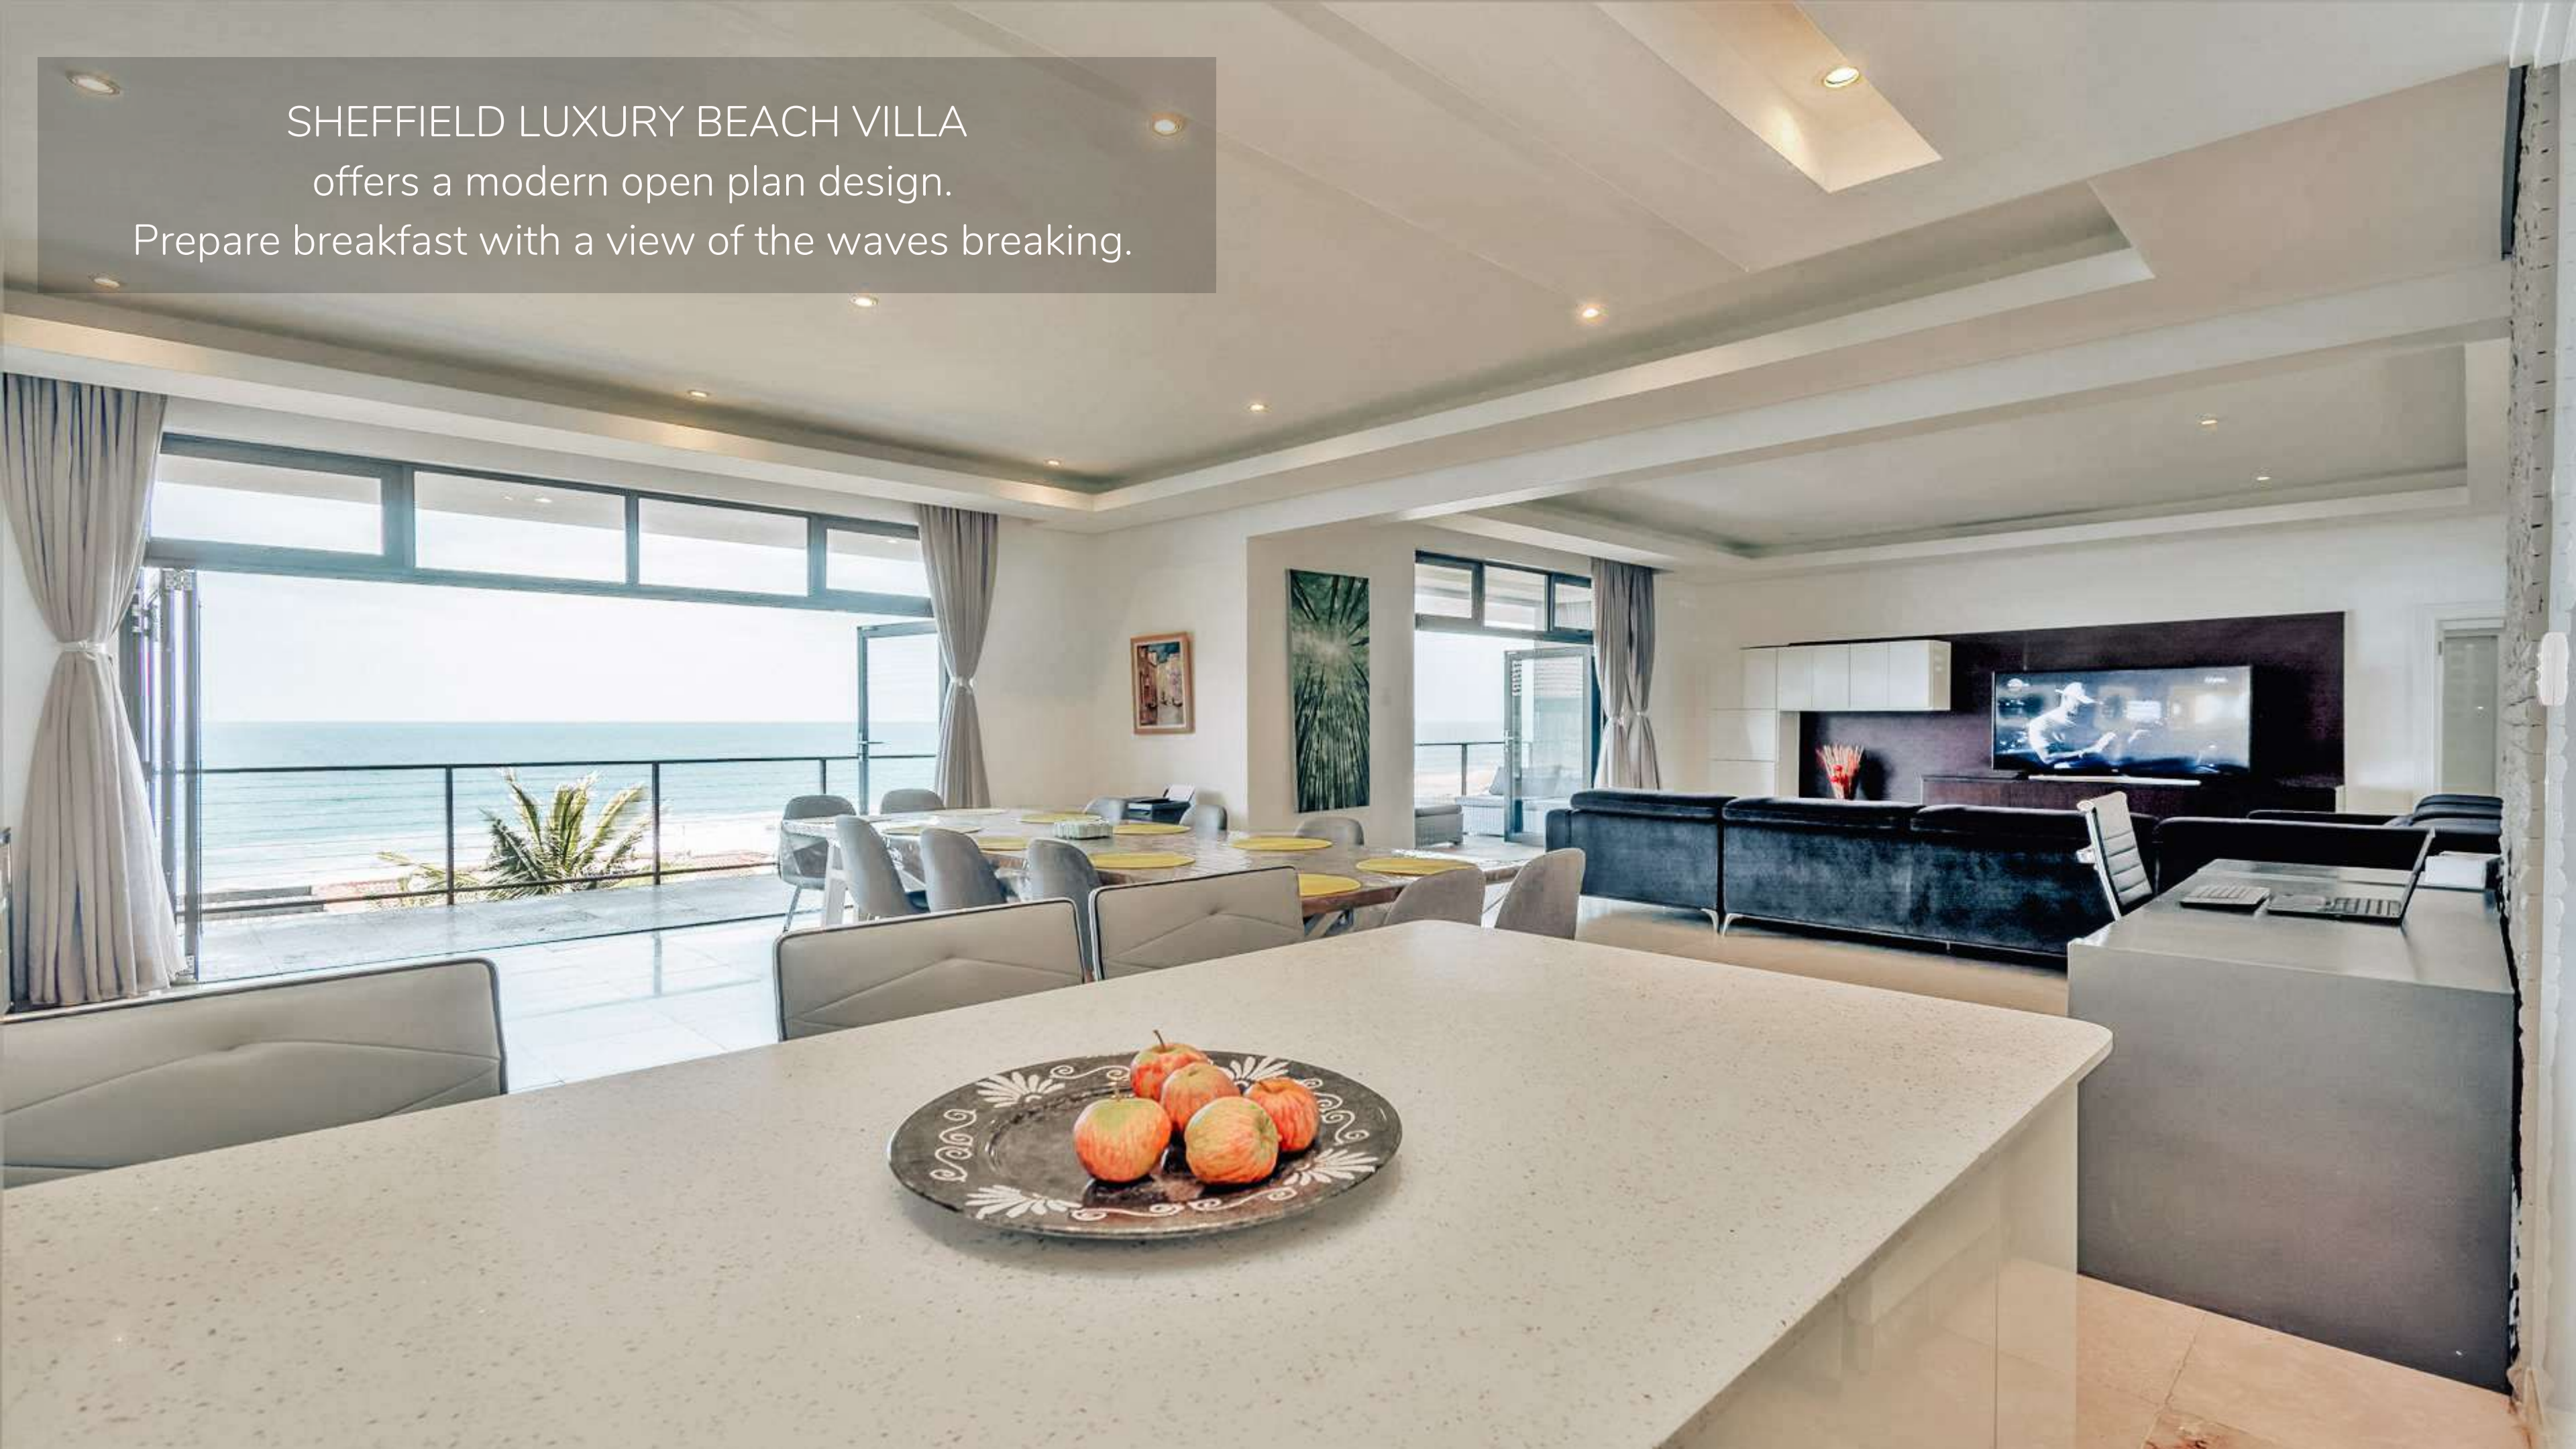

SHEFFIELD LUXURY BEACH VILLA's bedrooms all offer stunning views of the ocean and sunrise.

SHEFFIELD LUXURY BEACH VILLA offers beach access just 60 meters away,
to arguably the most beautiful beach on KZN's Dolphin Coast.

Kick off your productive work day with a coffee and sunrise views from the balcony.

SHEFFIELD LUXURY BEACH VILLA
offers a modern open plan design.
Prepare breakfast with a view of the waves breaking.

SHEFFIELD LUXURY BEACH VILLA has 4 KING bedrooms, 2 large work spaces and Fast WiFi connectivity. The property offers ample safe parking and on site night watchman.