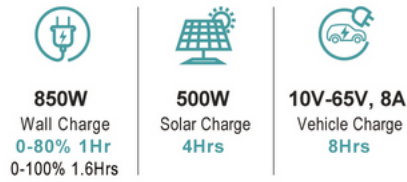

One Hub For All Your Needs

SPECIFICATIONS

Technical parameters (LiFePO4 Version)

| | | | |
|-------------------------------|------------------------------|----------------------------------|---------------------------|
| Model: | JB1500 | Capacity: | 960Wh 32V |
| AC Output (x3): | 1500W AC Output Socket | AC Charger Input Power: | Charge 850W Max |
| USB-C Output (x1): | 5V/9V/12V/15V/20V 5A100W Max | Solar Charge Input: | 10V-65V 8A 500W MAX |
| USB-A Output (x2): | 5V/9V/12V 24W MAX | AC Charger Input Voltage: | 100-120Vac(50HZ/60HZ) |
| DC 5521 Output (x2): | 13.6V 3A | PACK: | 14S8P,(2.5Ah*3.6V)*(14*8) |
| Cigarette lighter : | 136W 13.6V 10A MAX | Life Span: | 3000 Cycles 80% |
| Discharge Temperature: | -20°C ~ 60°C | Cell Type: | LiFePO4 |
| Charge Temperature: | 0°C - 45°C | Size: | 330X210X285mm |
| | | N.W: | 15kg |

JB1500

UN38.3

Your EXPERT Portable Power Station

Powerful Capacity & Output

1500W Power Output

The Fastest Charging Speed

The Most Versatile Ports

Power Wherever You Need