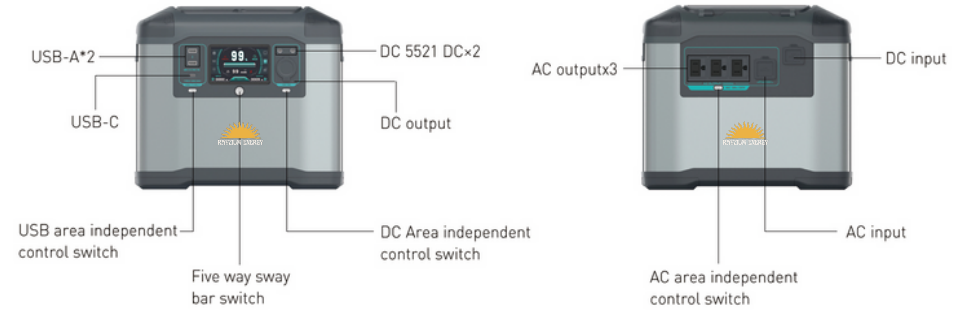

One Hub For All Your Needs

SPECIFICATIONS

Technical parameters (LiFePO4 Version)

| | | | |
|-------------------------------|------------------------------|----------------------------------|---------------------------|
| Model: | JB1500 | Capacity: | 960Wh 32V |
| AC Output (x3): | 1500W AC Output Socket | AC Charger Input Power: | Charge 850W Max |
| USB-C Output (x1): | 5V/9V/12V/15V/20V 5A100W Max | Solar Charge Input: | 10V-65V 8A 500W MAX |
| USB-A Output (x2): | 5V/9V/12V 24W MAX | AC Charger Input Voltage: | 100-120Vac(50HZ/60HZ) |
| DC 5521 Output (x2): | 13.6V 3A | PACK: | 14S8P,(2.5Ah*3.6V)*(14*8) |
| Cigarette lighter : | 136W 13.6V 10A MAX | Life Span: | 3000 Cycles 80% |
| Discharge Temperature: | -20°C ~ 60°C | Cell Type: | LiFePO4 |
| Charge Temperature: | 0°C - 45°C | Size: | 330X210X285mm |
| | | N.W: | 15kg |

JB1500

UN38.3

Your EXPERT Portable Power Station

Powerful Capacity & Output

1500W Power Output

The Fastest Charging Speed

The Most Versatile Ports

Power Wherever You Need