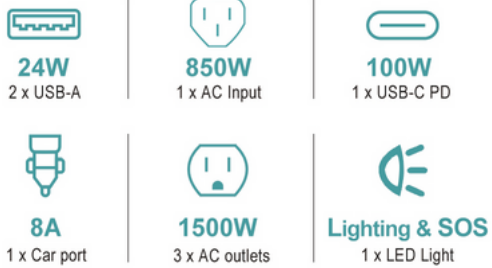

One Hub For All Your Needs

SPECIFICATIONS

Technical parameters (LiFePO4 Version)

| | | | |
|-------------------------------|------------------------------|----------------------------------|---------------------------|
| Model: | JB1500 | Capacity: | 960Wh 32V |
| AC Output (x3): | 1500W AC Output Socket | AC Charger Input Power: | Charge 850W Max |
| USB-C Output (x1): | 5V/9V/12V/15V/20V 5A100W Max | Solar Charge Input: | 10V-65V 8A 500W MAX |
| USB-A Output (x2): | 5V/9V/12V 24W MAX | AC Charger Input Voltage: | 100-120Vac(50HZ/60HZ) |
| DC 5521 Output (x2): | 13.6V 3A | PACK: | 14S8P,(2.5Ah*3.6V)*(14*8) |
| Cigarette lighter : | 136W 13.6V 10A MAX | Life Span: | 3000 Cycles 80% |
| Discharge Temperature: | -20°C ~ 60°C | Cell Type: | LiFePO4 |
| Charge Temperature: | 0°C - 45°C | Size: | 330X210X285mm |
| | | N.W: | 15kg |

JB1500

UN38.3

Your EXPERT Portable Power Station

Powerful Capacity & Output

1500W Power Output

The Fastest Charging Speed

The Most Versatile Ports

Power Wherever You Need