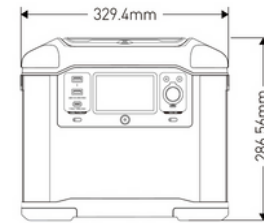

One Hub For All Your Needs

SPECIFICATIONS

Technical parameters (LiFePO4 Version)

| | | | |
|-------------------------------|------------------------------|----------------------------------|---------------------------|
| Model: | JB1500 | Capacity: | 960Wh 32V |
| AC Output (x3): | 1500W AC Output Socket | AC Charger Input Power: | Charge 850W Max |
| USB-C Output (x1): | 5V/9V/12V/15V/20V 5A100W Max | Solar Charge Input: | 10V-65V 8A 500W MAX |
| USB-A Output (x2): | 5V/9V/12V 24W MAX | AC Charger Input Voltage: | 100-120Vac(50HZ/60HZ) |
| DC 5521 Output (x2): | 13.6V 3A | PACK: | 14S8P,(2.5Ah*3.6V)*(14*8) |
| Cigarette lighter : | 136W 13.6V 10A MAX | Life Span: | 3000 Cycles 80% |
| Discharge Temperature: | -20°C ~ 60°C | Cell Type: | LiFePO4 |
| Charge Temperature: | 0°C - 45°C | Size: | 330X210X285mm |
| | | N.W: | 15kg |