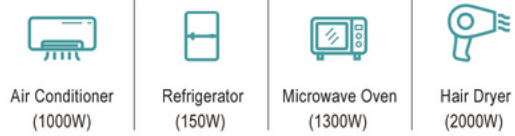

One Hub For All Your Needs

SPECIFICATIONS

Technical parameters (LiFePO4 Version)

| | | | |
|-------------------------------|------------------------------|----------------------------------|---------------------------|
| Model: | JB1500 | Capacity: | 960Wh 32V |
| AC Output (x3): | 1500W AC Output Socket | AC Charger Input Power: | Charge 850W Max |
| USB-C Output (x1): | 5V/9V/12V/15V/20V 5A100W Max | Solar Charge Input: | 10V-65V 8A 500W MAX |
| USB-A Output (x2): | 5V/9V/12V 24W MAX | AC Charger Input Voltage: | 100-120Vac(50HZ/60HZ) |
| DC 5521 Output (x2): | 13.6V 3A | PACK: | 14S8P,(2.5Ah*3.6V)*(14*8) |
| Cigarette lighter : | 136W 13.6V 10A MAX | Life Span: | 3000 Cycles 80% |
| Discharge Temperature: | -20°C ~ 60°C | Cell Type: | LiFePO4 |
| Charge Temperature: | 0°C - 45°C | Size: | 330X210X285mm |
| | | N.W: | 15kg |

JB1500

UN38.3

Your EXPERT Portable Power Station

Powerful Capacity & Output

1500W Power Output

The Fastest Charging Speed

The Most Versatile Ports

Power Wherever You Need