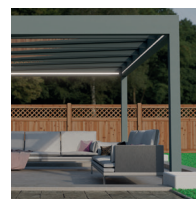

Pinela Glass

A luxurious outdoor space with the elegance of glass

Discover the modern character of this cubic roof. The Pinela Glass stands out for its clean and stylish design. The glass roof, with extra-wide glass panels, creates an abundance of natural light. This veranda is freestanding on 4 posts and offers an impressive span of 7 meters on just 2 posts. As a result, you will experience a stylish veranda with a crystal-clear and spacious feel.

DETAILS

Colours (profiles)	RAL9016 textured / RAL7024 textured / RAL9005 textured
Width (mm)	3124 / 4088 / 5052 / 6016 / 6980
Projection (mm)	3000 / 3500 / 4000 / 4500
Lighting	Supplied as standard with LED lighting in the gutter
Roof covering	Reinforced 44.2 safety glass*
Applications	Can be installed both as a wall model and freestanding

*Pinela Glass is also available with polycarbonate roof covering.

LED lighting integrated in the gutter as standard

Large glass surfaces

Large span of 7 meters on 2 posts/freestanding on 4 posts

Cubic look thanks to integrated construction