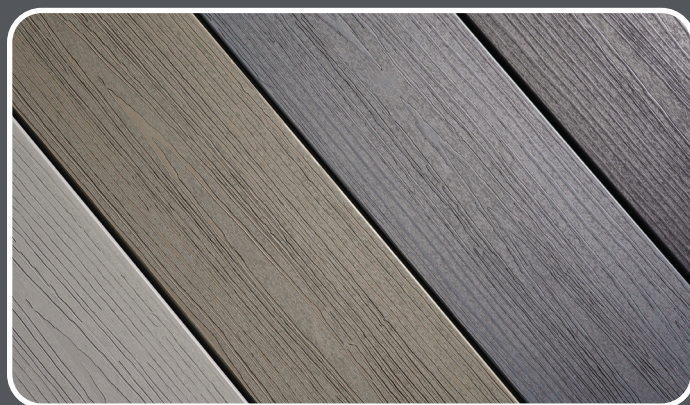

The appearance of timber decking without the maintenance!

Visit our website to find out more:

www.liniar.co.uk/switchboard-ultra