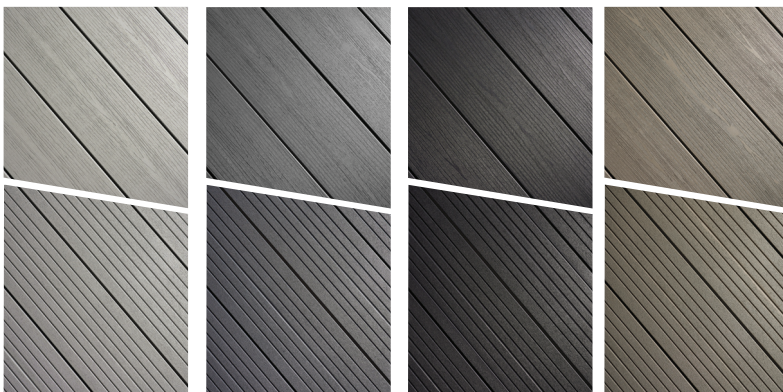

Available in 4 premium colourways

Concrete

Iron

Ash

Shale

- Available in pre-cut lengths for easy ordering and installation.
- Compatible with Liniar's unique aluminium sub-frame for a fully timber-free project.
- Complete your decking area with complementary balustrade and low maintenance fencing.

Premium feel and texture

Featuring a textured, deep embossed surface on both sides, SwitchBoard Ultra deckboards have a 3D touch and a matt surface for a flawless finish.

A durable alternative

Longer lasting than traditional wooden deckboards, SwitchBoard Ultra has a solid core and can be used anywhere you'd usually use timber.

Fully reversible

With a choice of a grooved or woodgrained pattern you can be creative and create a unique, bespoke appearance for your decking area.

Eco-friendly

Manufactured in the UK, SwitchBoard Ultra has a core containing recycled material and is fully recyclable at the end of its life.

Easy to install

Deckboards can either be installed with face-fixings like a timber deck, or using the T-Clip system to ensure no visible fixings.

Rot-free core

Premium capping technology ensures each SwitchBoard Ultra deckboard's core is protected from damp, decay and mould.

Perfect around ponds and pools

SwitchBoard Ultra is ideal for high moisture environments like ponds and pools as no organic fillers are used, so boards won't swell or warp.

Re-usable

With the T-Clip fixing option you'll be able to move or reconfigure your deck in years to come to suit your changing needs.

Family friendly and safe

With excellent slip resistance and traction in both wet and dry conditions, SwitchBoard Ultra is the perfect choice for families and pets alike.

Full 25 year warranty

Deckboards not only have a 25 year warranty*, but with the correct care and maintenance, SwitchBoard Ultra could last up to 50 years.

* See liniar.co.uk/warranties for full details