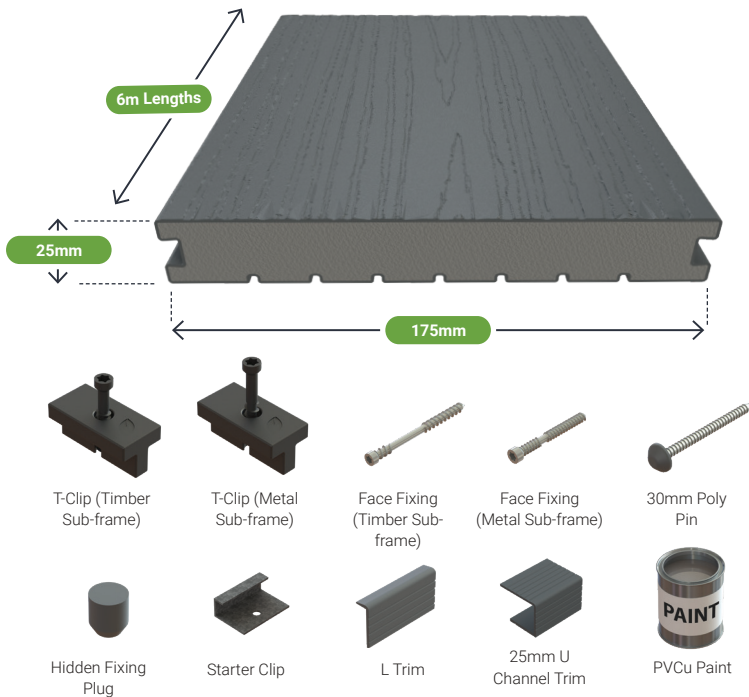

Quick and easy to install, SwitchBoard Ultra can be used anywhere you'd normally fit decking – safe in the knowledge it will last for many years to come with no sanding or staining required.

System components

Premium feel and texture

Featuring a textured, deep embossed surface on both sides, SwitchBoard Ultra deckboards have a 3D touch and a matt surface for a flawless finish.

A durable alternative

Longer lasting than traditional wooden deckboards, SwitchBoard Ultra has a solid core and can be used anywhere you'd usually use timber.

Fully reversible

With a choice of a grooved or woodgrained pattern you can be creative and create a unique, bespoke appearance for your decking area.

Eco-friendly

Manufactured in the UK, SwitchBoard Ultra has a core containing recycled material and is fully recyclable at the end of its life.

Easy to install

Deckboards can either be installed with face-fixings like a timber deck, or using the T-Clip system to ensure no visible fixings.

Rot-free core

Premium capping technology ensures each SwitchBoard Ultra deckboard's core is protected from damp, decay and mould.