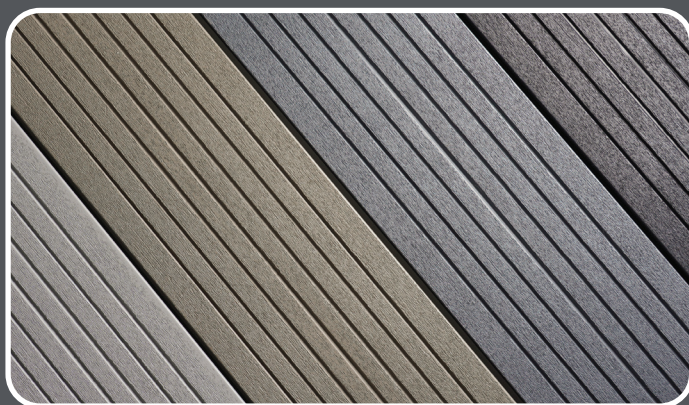

The appearance of timber decking without the maintenance!

Visit our website to find out more:

www.liniar.co.uk/switchboard-ultra