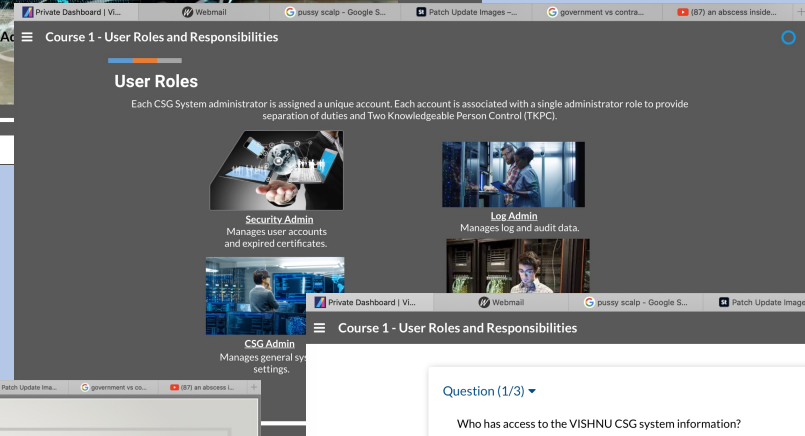

VISHNU E-Learning Center

- Cost Effective
- Time Efficient
- Easily adaptable, yet consistent
- Self Paced
- Everywhere Learning – not limited by place or time
- Generates recognized NCDSMO certificate
- Annual reminder of certificate renewal
- Trouble ticket management
- CDS administrators collaboration center

Streaming Your Data Real Time At The Speed Of The Warfare To The Edge