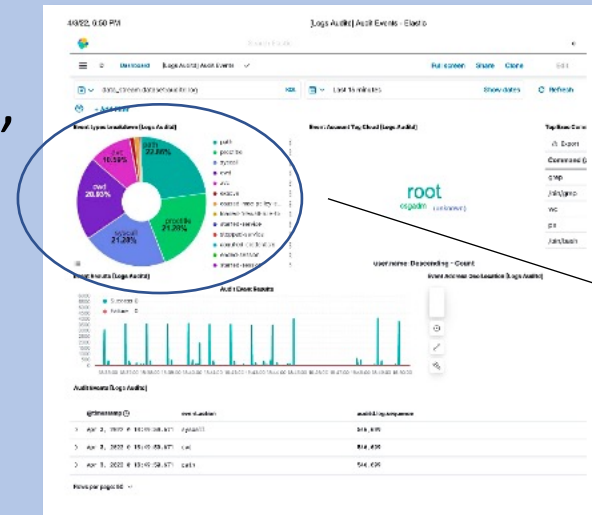

Streaming Your Data Real Time At The Speed Of The Warfare To The Edge

VISHNU Data Exchange Engine (CDS)

- Fully equipped with all the filters and security protocols
- Direct Data Pipeline increases speed
- Delivering Data to the Edge Fast and Protected

- Stores digital certificates, licenses and definitions files
- Can be configured for enterprise deployment
- Cost savings on hardware and implementation

Streaming Your Data Real Time At The Speed Of The Warfare To The Edge

Data Conversion Node

- NODES are 100% independent
- Use of Container technology = Scale to meet the Speed of change
- Supports modifications without the need for recertification
- NODES are based on X86 64 Bit Architecture
- Each NODE has up to 256 Virtual Cores
- **Scalable** unified Hardware Infrastructure to keep up with the speed of the warfare
- **Reduces Cost** of deployment

Streaming Your Data Real Time At The Speed Of The Warfare To The Edge

VISHNU Dashboard

- Provide Information At -a-Glance
- A collection of charts, graphs, metrics, searches, and maps that have been collected together onto a single pane
- Users can drill down into the details
- Customize How You want to see your data and design your reports
- Log and real time-series analytics
- Application monitoring
- Operational intelligence use cases