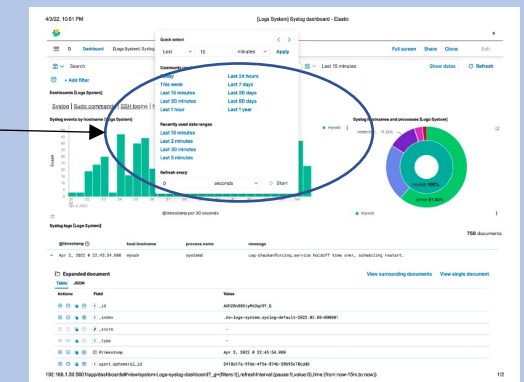

Data Conversion Node

- NODES are 100% independent
- Use of Container technology = Scale to meet the Speed of change
- Supports modifications without the need for recertification
- NODES are based on X86 64 Bit Architecture
- Each NODE has up to 256 Virtual Cores
- **Scalable** unified Hardware Infrastructure to keep up with the speed of the warfare
- **Reduces Cost** of deployment

Streaming Your Data Real Time At The Speed Of The Warfare To The Edge

VISHNU Dashboard

- Provide Information At -a-Glance
- A collection of charts, graphs, metrics, searches, and maps that have been collected together onto a single pane
- Users can drill down into the details
- Customize How You want to see your data and design your reports
- Log and real time-series analytics
- Application monitoring
- Operational intelligence use cases