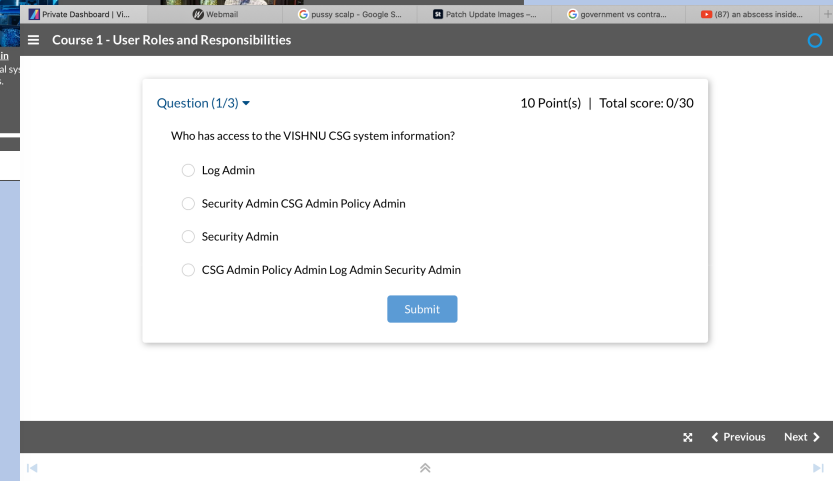

VISHNU E-Learning Center

- Cost Effective
- Time Efficient
- Easily adaptable, yet consistent
- Self Paced
- Everywhere Learning – not limited by place or time
- Generates recognized NCDSMO certificate
- Annual reminder of certificate renewal
- Trouble ticket management
- CDS administrators collaboration center

Streaming Your Data Real Time At The Speed Of The Warfare To The Edge