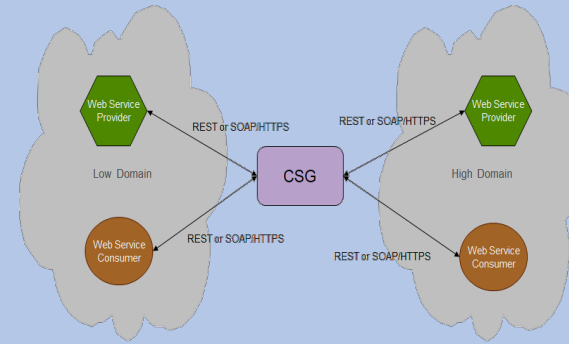

Streaming Your Data Real Time At The Speed Of The Warfare To The Edge

Delivering Data to the Edge

- Ingest data from sources at the appropriate classification
- Data transformation from the source and destination
- Enables **Faster Sharing** between classification domains
- Machine-to-Machine Streaming data in real time
- Supports multiple protocols (HTTP, SFTP, TCP, JMS, etc.)
- No replication of data to higher classified networks
- Decrease hardware from standard 4 servers to one 2U device
- Lower cost of ownership

Streaming Your Data Real Time At The Speed Of The Warfare To The Edge

VISHNU Data Exchange Engine (CDS)

- Fully equipped with all the filters and security protocols
- Direct Data Pipeline increases speed
- Delivering Data to the Edge Fast and Protected

- Bi-Directional
- Connect up to 6 domains
- Collects all the audit, performance, system metrics
- Supports remote management

- RTB Compliant
- Compliant with DISA STIG
- Validation Checking
- Security Compliance Paperwork
- Fast Deployment

Streaming Your Data Real Time At The Speed Of The Warfare To The Edge

VISHNU Dashboard

- Provide Information At -a-Glance
- A collection of charts, graphs, metrics, searches, and maps that have been collected together onto a single pane
- Users can drill down into the details
- Customize How You want to see your data and design your reports
- Log and real time-series analytics
- Application monitoring
- Operational intelligence use cases