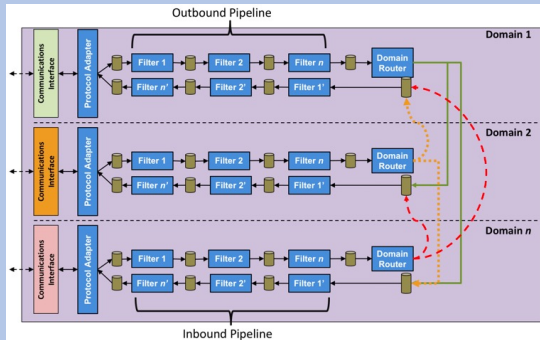

Streaming Your Data Real Time At The Speed Of The Warfare To The Edge

Delivering Data to the Edge

- Ingest data from sources at the appropriate classification
- Data transformation from the source and destination
- Enables **Faster Sharing** between classification domains
- Machine-to-Machine Streaming data in real time
- Supports multiple protocols (HTTP, SFTP, TCP, JMS, etc.)
- No replication of data to higher classified networks
- Decrease hardware from standard 4 servers to one 2U device
- Lower cost of ownership

Streaming Your Data Real Time At The Speed Of The Warfare To The Edge

VISHNU Data Exchange Engine (CDS)

- Fully equipped with all the filters and security protocols
- Direct Data Pipeline increases speed
- Delivering Data to the Edge Fast and Protected

- Bi-Directional
- Connect up to 6 domains
- Collects all the audit, performance, system metrics
- Supports remote management

- RTB Compliant
- Compliant with DISA STIG
- Validation Checking
- Security Compliance Paperwork
- Fast Deployment

Streaming Your Data Real Time At The Speed Of The Warfare To The Edge

VISHNU Dashboard

- Provide Information At -a-Glance
- A collection of charts, graphs, metrics, searches, and maps that have been collected together onto a single pane
- Users can drill down into the details
- Customize How You want to see your data and design your reports
- Log and real time-series analytics
- Application monitoring
- Operational intelligence use cases