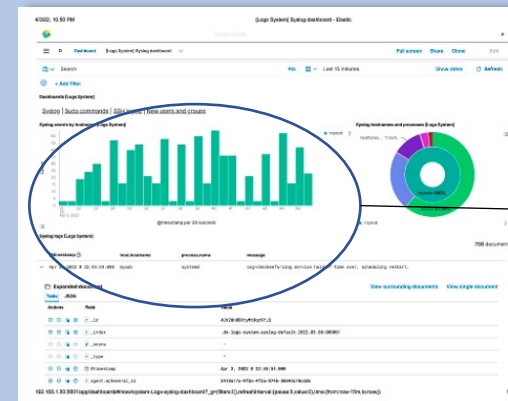

Data Conversion Node

- NODES are 100% independent
- Use of Container technology = Scale to meet the Speed of change
- Supports modifications without the need for recertification
- NODES are based on X86 64 Bit Architecture
- Each NODE has up to 256 Virtual Cores
- **Scalable** unified Hardware Infrastructure to keep up with the speed of the warfare
- **Reduces Cost** of deployment

Streaming Your Data Real Time At The Speed Of The Warfare To The Edge

VISHNU Dashboard

- Provide Information At -a-Glance
- A collection of charts, graphs, metrics, searches, and maps that have been collected together onto a single pane
- Users can drill down into the details
- Customize How You want to see your data and design your reports
- Log and real time-series analytics
- Application monitoring
- Operational intelligence use cases