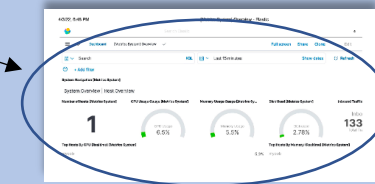

Data Conversion Node

- NODES are 100% independent
- Use of Container technology = Scale to meet the Speed of change
- Supports modifications without the need for recertification
- NODES are based on X86 64 Bit Architecture
- Each NODE has up to 256 Virtual Cores
- **Scalable** unified Hardware Infrastructure to keep up with the speed of the warfare
- **Reduces Cost** of deployment

Streaming Your Data Real Time At The Speed Of The Warfare To The Edge

VISHNU Dashboard

- Provide Information At -a-Glance
- A collection of charts, graphs, metrics, searches, and maps that have been collected together onto a single pane
- Users can drill down into the details
- Customize How You want to see your data and design your reports
- Log and real time-series analytics
- Application monitoring
- Operational intelligence use cases