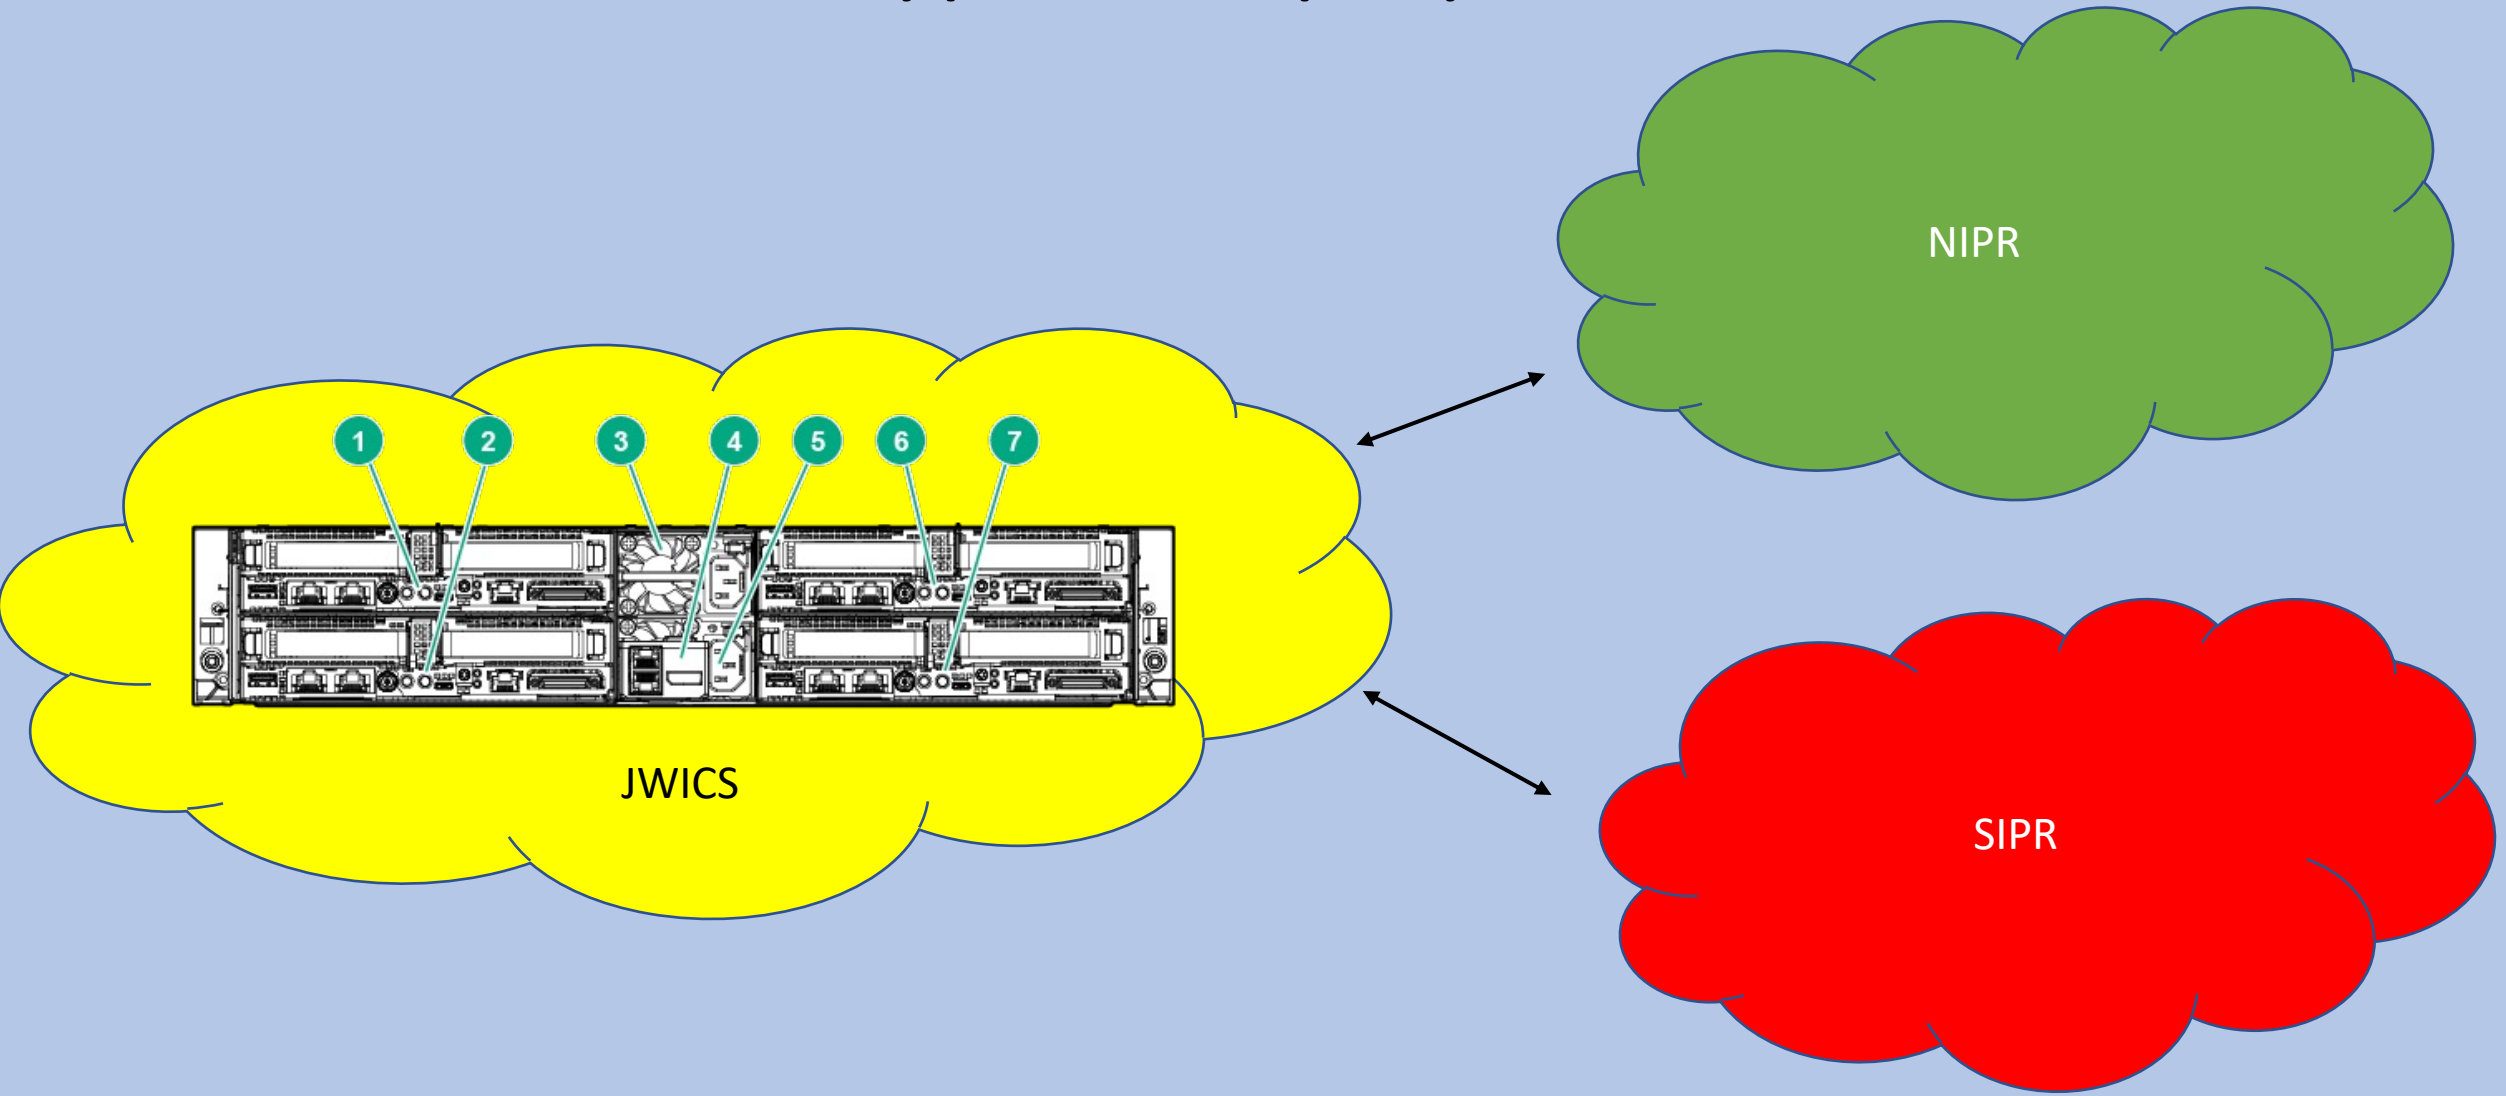

Streaming Your Data Real Time At The Speed Of The Warfare To The Edge

VISHNU Data Exchange Engine (CDS)

- Fully equipped with all the filters and security protocols
- Direct Data Pipeline increases speed
- Delivering Data to the Edge Fast and Protected

Streaming Your Data Real Time At The Speed Of The Warfare To The Edge

VISHNU Dashboard

- Provide Information At -a-Glance
- A collection of charts, graphs, metrics, searches, and maps that have been collected together onto a single pane
- Users can drill down into the details
- Customize How You want to see your data and design your reports
- Log and real time-series analytics
- Application monitoring
- Operational intelligence use cases

Streaming Your Data Real Time At The Speed Of The Warfare To The Edge

Value Proposition

- Reduction in Hardware to deploy
 - RTB - TPR-6 The CDS Vendors shall be responsible for sourcing the hardware for the installations.
- Increase in compute and storage density
- Reduced deployment time
- Data processing can be customized and deployed in real time without recertification
- Data processing recertification cost
- Scales easily
- Faster ATO Process
- Performance and Metrics data dashboard

Streaming Your Data Real Time At The Speed Of The Warfare To The Edge

Typical Deployment

Streaming Your Data Real Time At The Speed Of The Warfare To The Edge

ABOUT AGE CYBER SECURITY SOLUTIONS

- Established in 2005
- Over 10 years in Cross Domain Solutions Development
- Cross Domain Solution SME's
 - Interface weekly with National Cross Domain Solution Office (NCDSMO) on issues related to CDS Design & Development
 - Raise The Bar (RTB) Compliance SME's
- Experience in Deployment, Training for the following customers
 - NSA
 - Air Force
 - Canadian Security Establishment
 - Australian Department of Defense