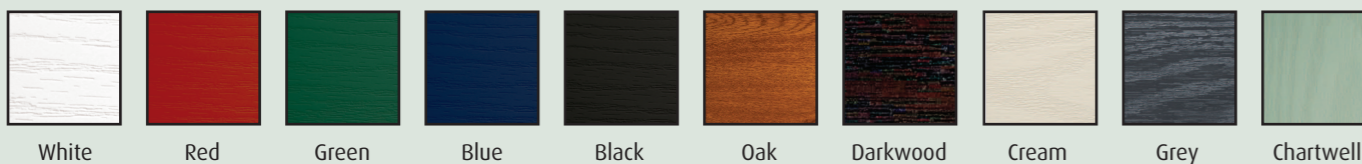

Door Colour