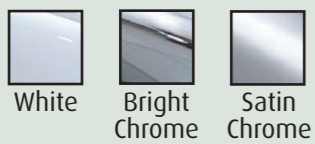

Door Furniture Colourways

- White
- Bright Chrome
- Gold
- Satin Chrome
- Bronze
- Black
- Graphite

Specialised locking is available free of charge, (for example split spindle or thumb-turn). Speak to an advisor for more information.

All Windows Plus uPVC Doors are available in White, Antique Oak or Rosewood colours

Quality without Compromise...

Colourfast Virgin uPVC – Premium Quality Door Furniture

Selections of Glass Colourways

Windows Plus uPVC Doors
Lifetime Guarantee
100% Colourfast uPVC
Latest Security Locks
Energy Efficient

Call us today on
0800 389 5020

Quality without Compromise...

Cutting your Bills with High Energy Efficiency Ratings

Door furniture colours

Handmade Chrome Spoke Designs

Reag Crystal

Clint Clarkson (Sandblasted)