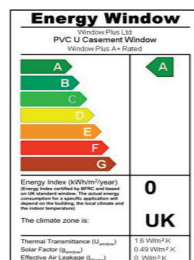

Manufactured Locally