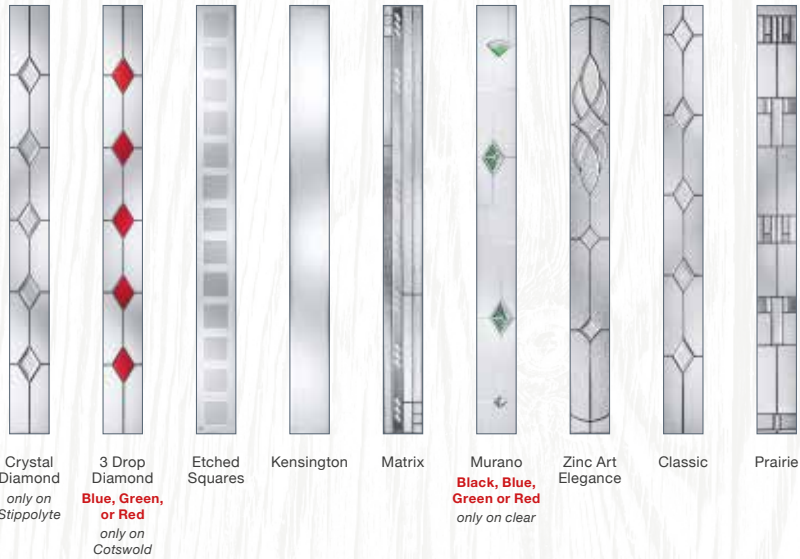

Glass Designs