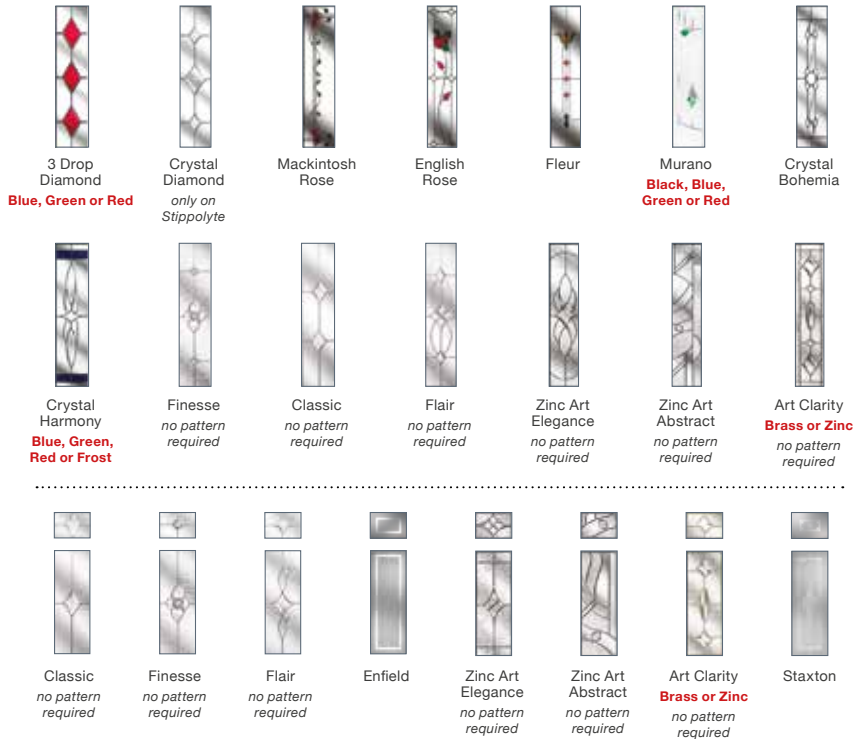

Glass Designs