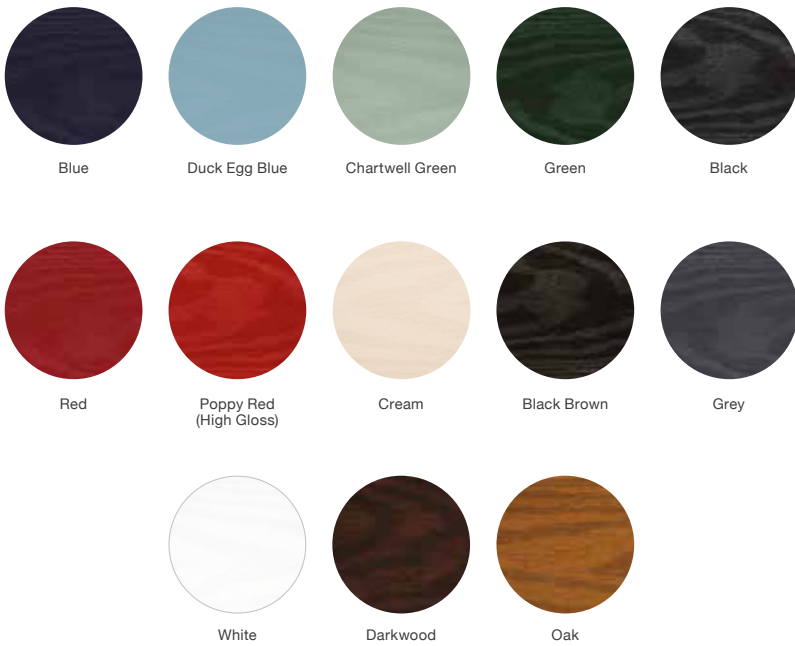

Zinc Art Elegance no pattern required Zinc Art Abstract no pattern required Art Clarity Brass or Zinc no pattern required Staxton

## Colours