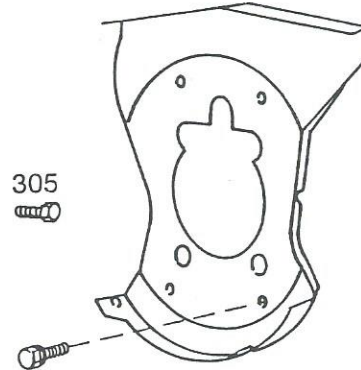

573

305

567

305

363

725