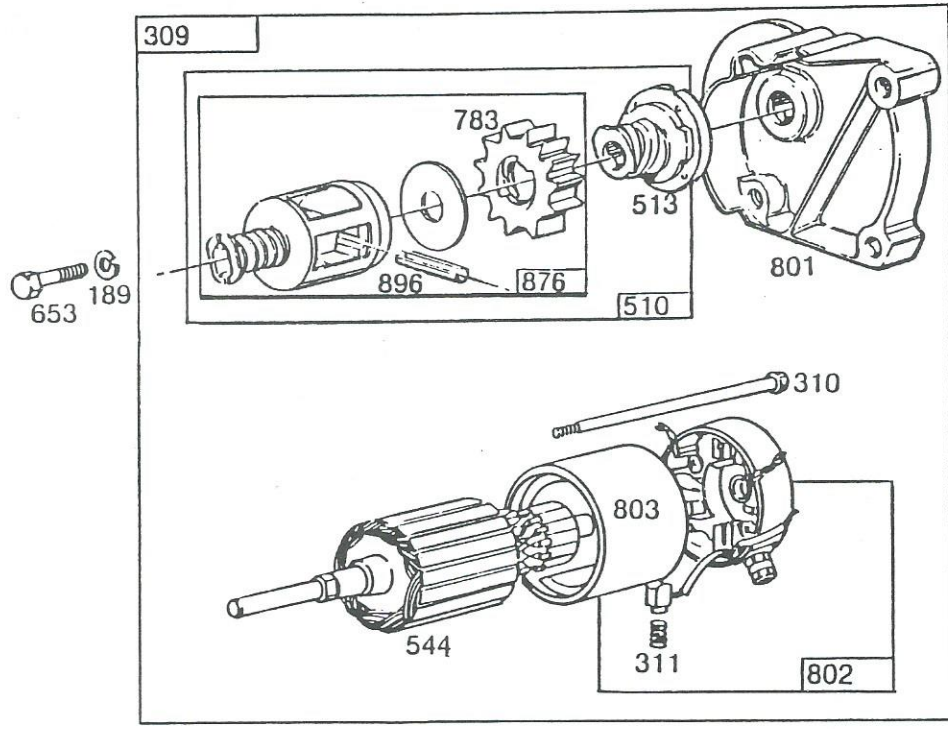

305

300

423

864

53

883

Subject		Ref. No. 309	Ref. No. 310	Ref. No. 311	Ref. No. 801	Ref. No. 802	Ref. No. 803
Starter Motor Manufacturer		Motor and Drive Assy.	Thru Bolt	Brush Assembly	End Cap Assy. Drive	End Cap Assy. Commutator	Housing Assembly
Briggs & Stratton	Housing Length						
12 V	3-5/8"	394808	94003	395538	394680	††395537	393825