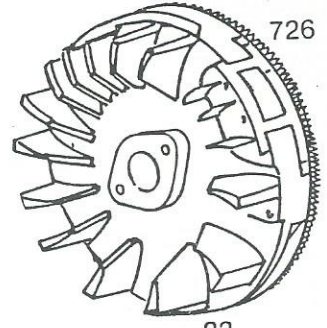

## ENGINE PARTS MANUAL

**MODEL - 402437**

**TYPE — 0704 — (Used On TAURUS Vehicles)**

**TYPE — 0707 — (Used On ARGO Vehicles)**

**\*SPECIAL TOOLS REQUIRED TO INSTALL - SEE REPAIR INSTRUCTION MANUAL**

Assemblies include all parts shown in frames.

Assemblies include all parts shown in frames.

518

333

319

897

851

334

474

482

332

75

74

324

85

321

189