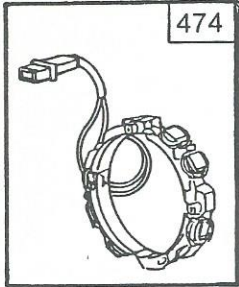

474

482

332

75