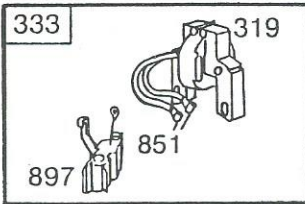

333

319

897

851

334