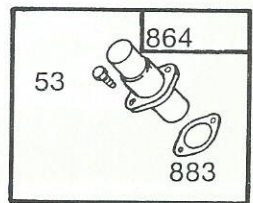

308-2

306-1

307

306-2

867

865-1

866

865-2

305

300

423

864

53

883

Subject		Ref. No. 309	Ref. No. 310	Ref. No. 311	Ref. No. 801	Ref. No. 802	Ref. No. 803
Starter Motor Manufacturer		Motor and Drive Assy.	Thru Bolt	Brush Assembly	End Cap Assy. Drive	End Cap Assy. Commutator	Housing Assembly
Briggs & Stratton	Housing Length						
12 V	3-5/8"	394808	94003	395538	394680	††395537	393825