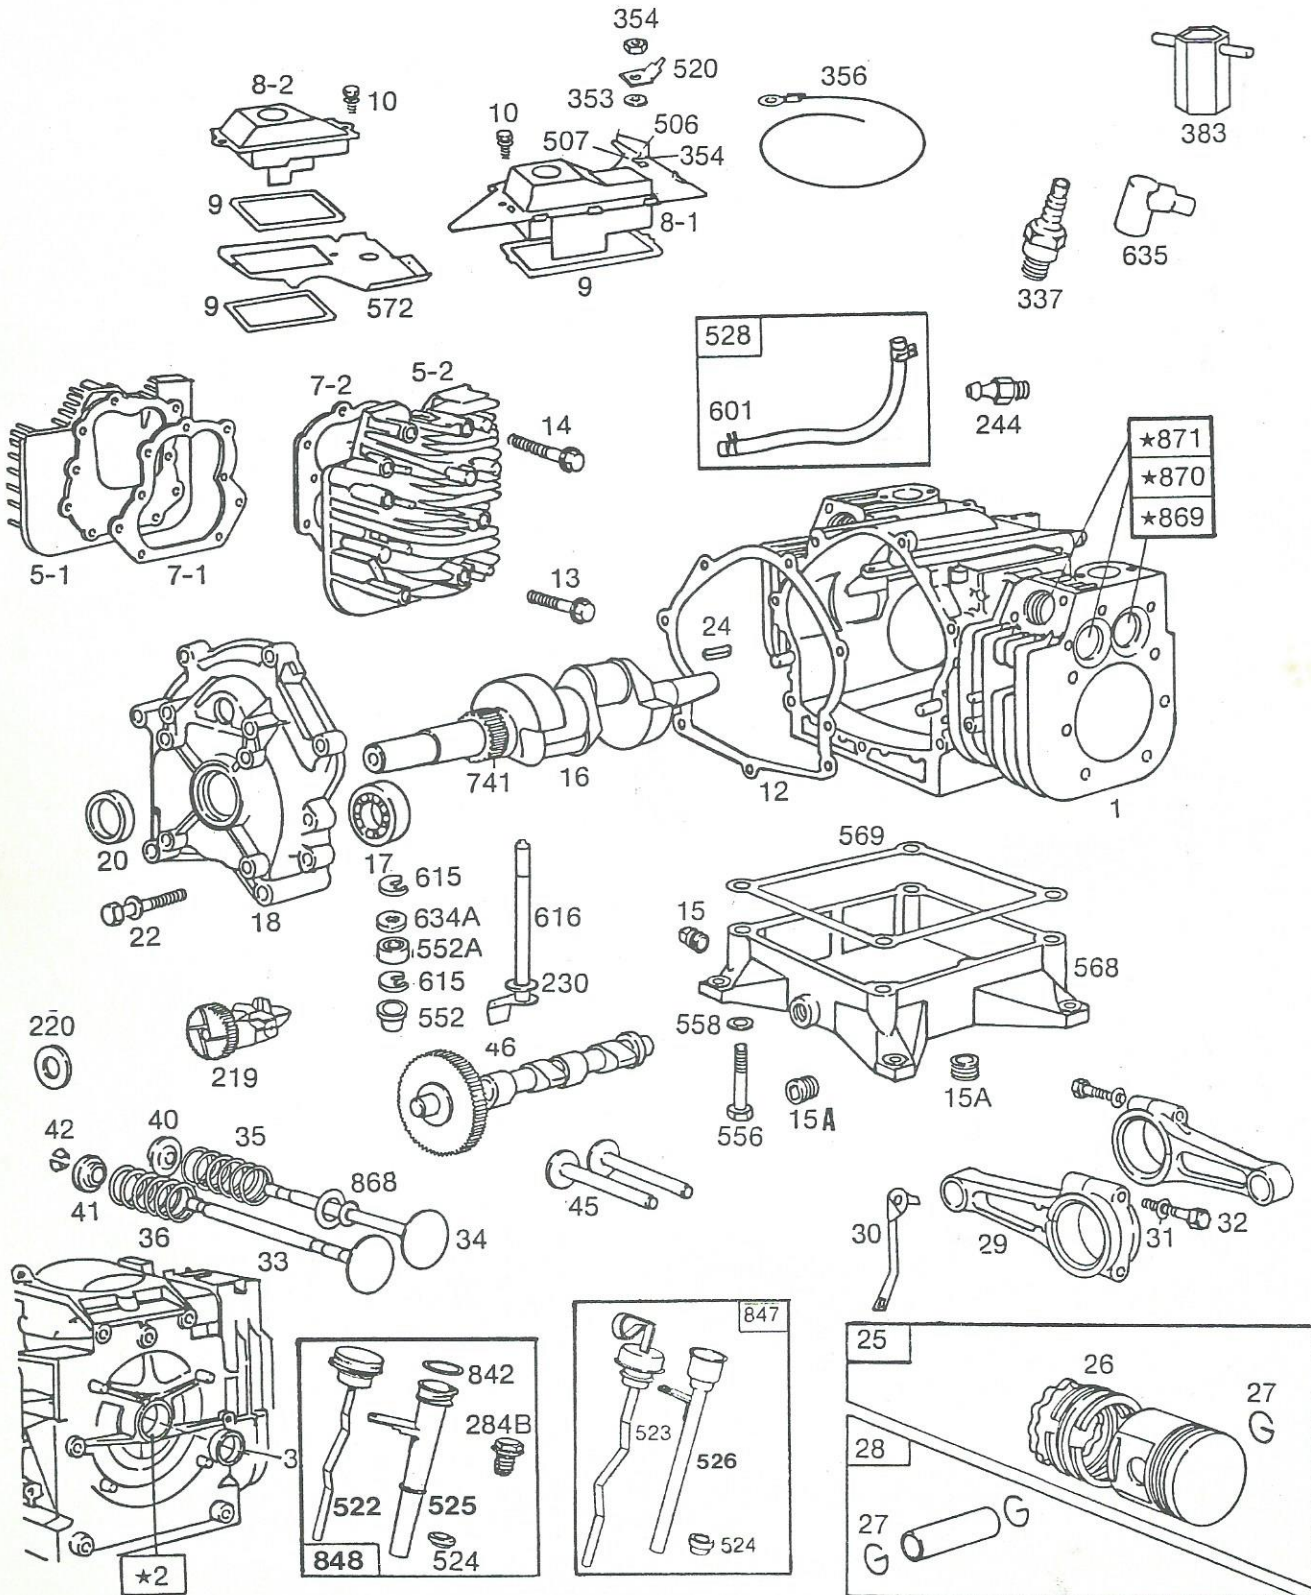

## ENGINE PARTS MANUAL

**MODEL - 402437**

**TYPE — 0704 — (Used On TAURUS Vehicles)**

**TYPE — 0707 — (Used On ARGO Vehicles)**

**\*SPECIAL TOOLS REQUIRED TO INSTALL - SEE REPAIR INSTRUCTION MANUAL**

Assemblies include all parts shown in frames.

Assemblies include all parts shown in frames.

518

333

319

897

851

334

474

482

332

75

74

324

85

321

189