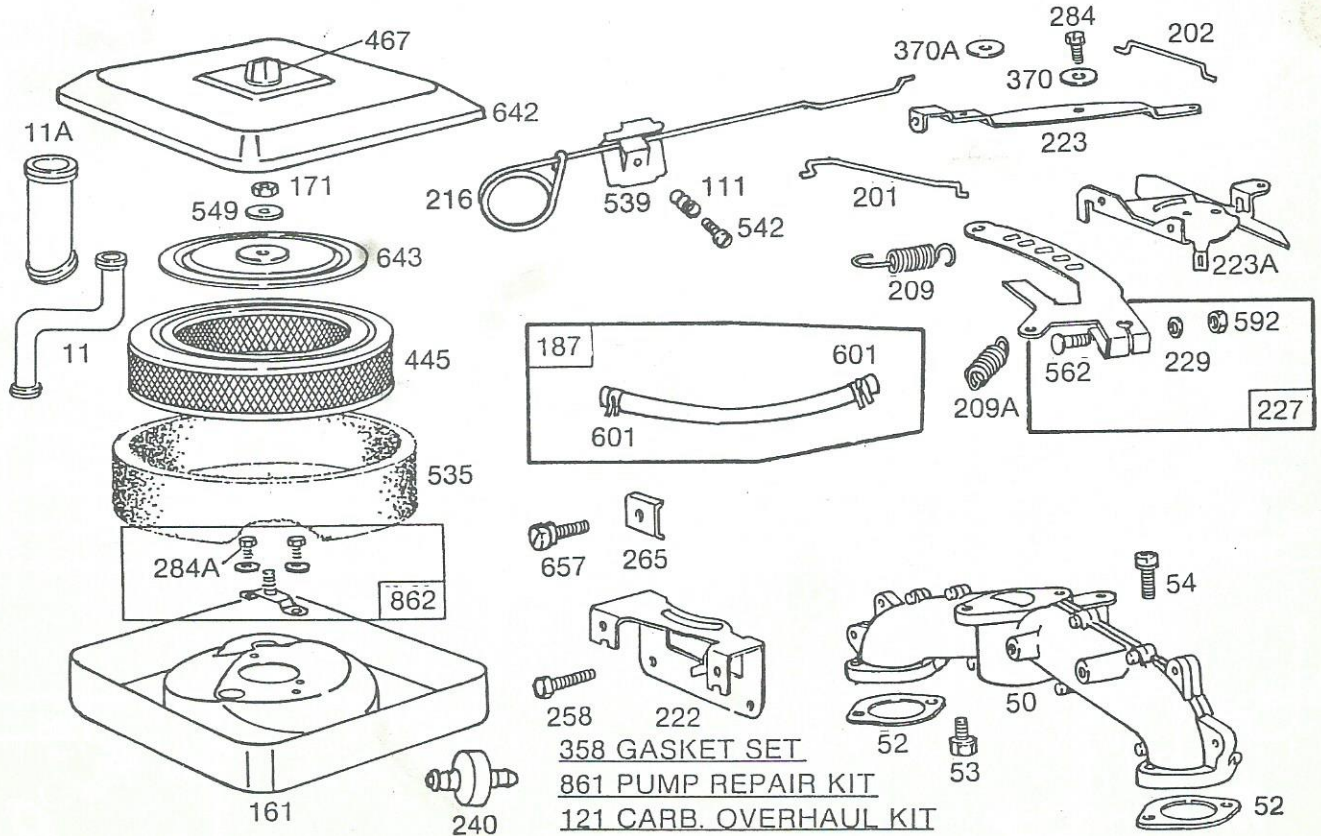

## ENGINE PARTS MANUAL

**MODEL - 402437**

**TYPE — 0704 — (Used On TAURUS Vehicles)**

**TYPE — 0707 — (Used On ARGO Vehicles)**

**\*SPECIAL TOOLS REQUIRED TO INSTALL - SEE REPAIR INSTRUCTION MANUAL**

Assemblies include all parts shown in frames.

Assemblies include all parts shown in frames.

518

333

319

897

851

334

474