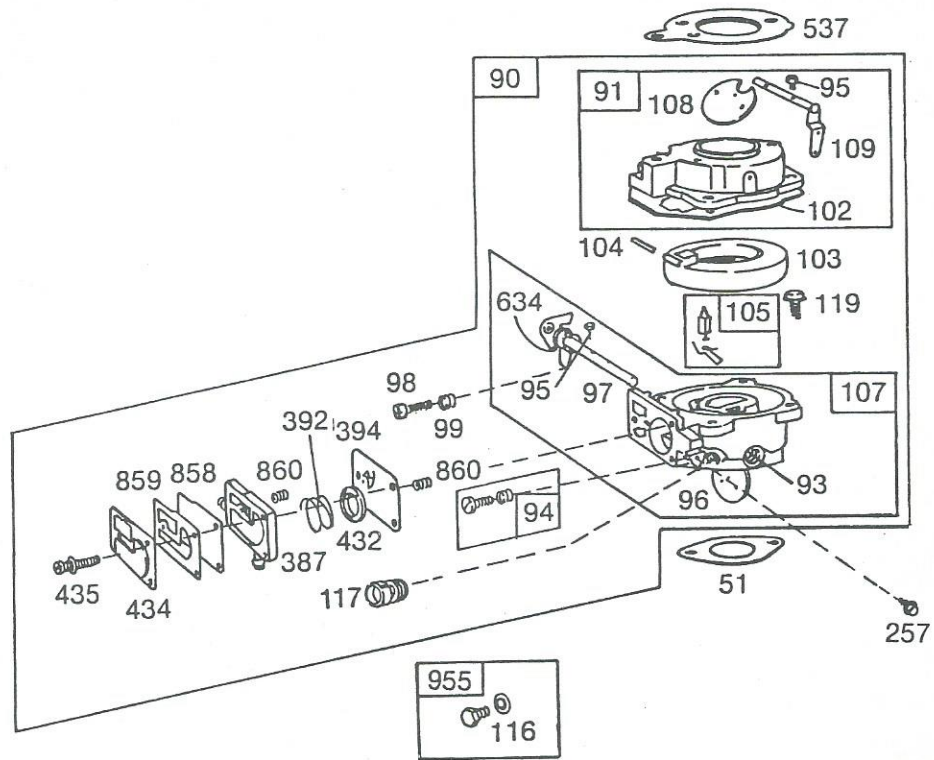

## ENGINE PARTS MANUAL

**MODEL - 402437**

**TYPE — 0704 — (Used On TAURUS Vehicles)**

**TYPE — 0707 — (Used On ARGO Vehicles)**

**\*SPECIAL TOOLS REQUIRED TO INSTALL - SEE REPAIR INSTRUCTION MANUAL**

Assemblies include all parts shown in frames.

Assemblies include all parts shown in frames.

518

333

319

897

851

334

474