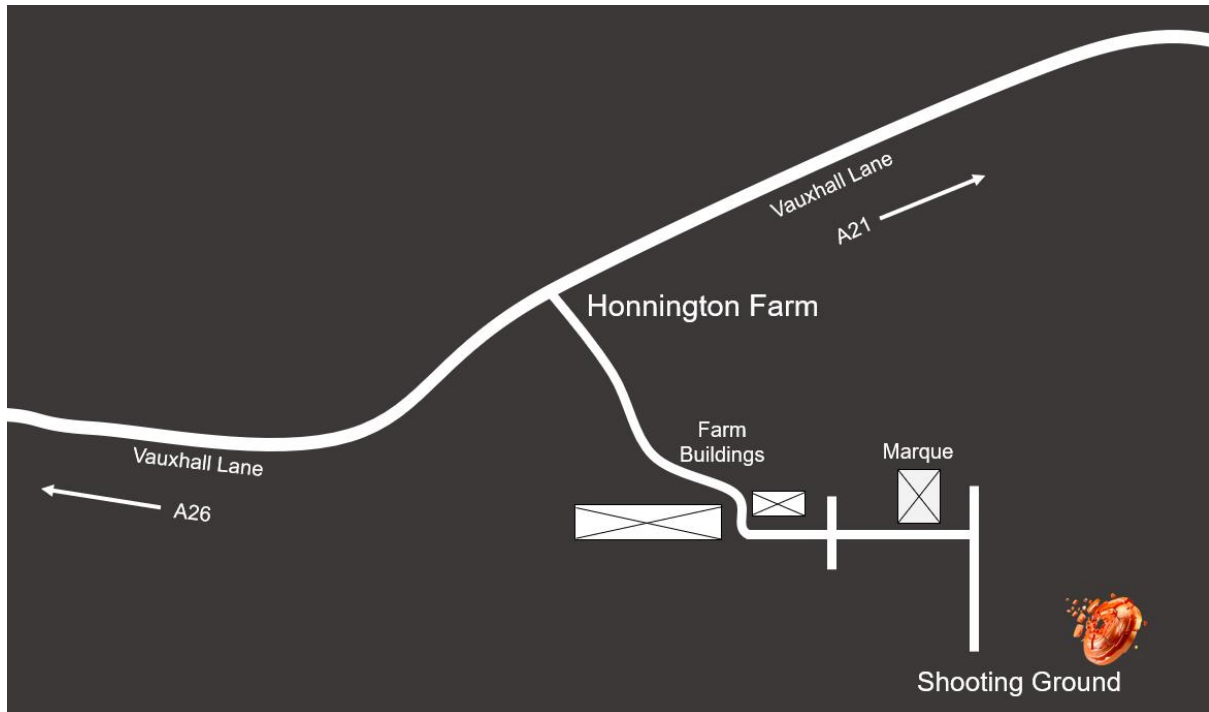

Kingstanding Way, Tunbridge Wells. TN2 3UP

The ground entrance is on the righthand side of Kingstanding Way and is a private track just past H-Engineering:

Honnington Farm

Vauxhall Lane, Southborough. TN4 0XD

The Honnington Farm entrance is on the right-hand side of Vauxhall Lane from the A26:

Bourne Mill Farm

Vauxhall Lane, Southborough. TN4 0XD

The Bourne Mill Farm entrance is on the left-hand side of Vauxhall Lane from the A21 before you cross the railway towards Tonbridge Cottage Hospital.: