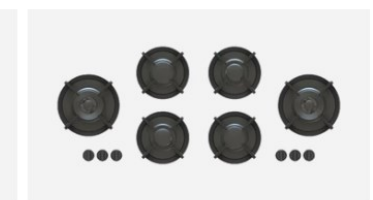

Danau  
MSRP \$5,091 to \$6,886

Dempo  
MSRP \$5,091 to \$6,886

Drum  
MSRP \$5,091 to \$6,886

Ebeko  
MSRP \$5,729 to \$7,540

Elbrus  
MSRP \$5,729 to \$7,540

Enep  
MSRP \$5,729 to \$7,540

Foessa  
MSRP \$6,680 to \$8,862