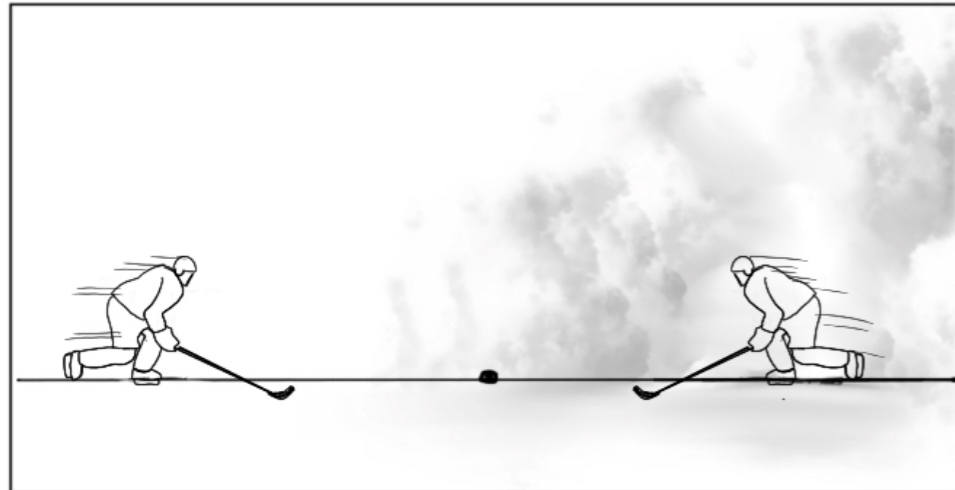

Shot 6

CU ON PUCK DROPPING ON ICE

Scene 7

Shot 9

HORDE PLAYERS CHARGE AGAINST CANUCKS

Scene 7

Shot 7

WIDE 50-50 ON CANUCKS RACING TO PUCK AGAINST HORDE PLAYER