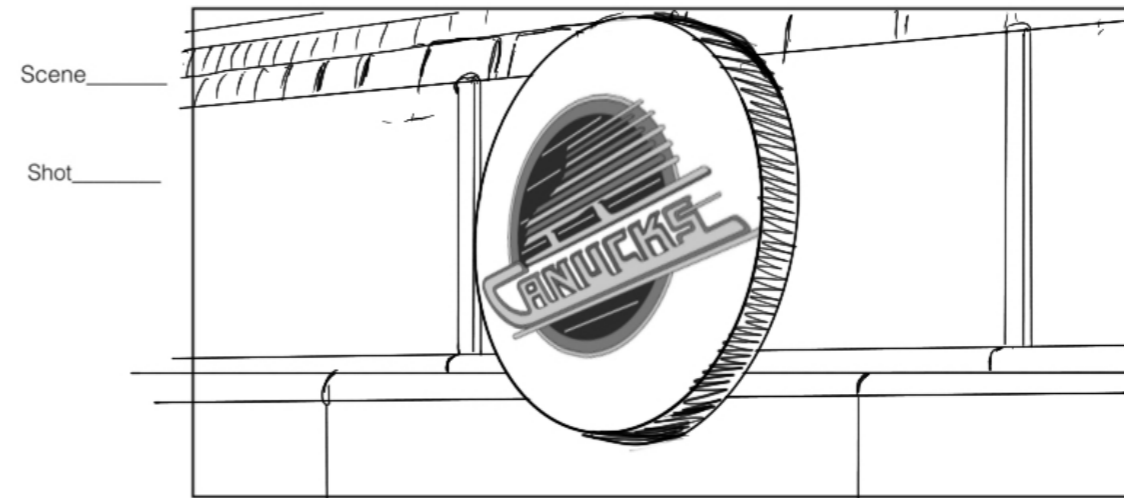

Scene 10
Shot 4

OVERHEAD SHOT OF SPINNING TOWEL IN HAND

Show _____

H.SEDIN HOLDS THE PUCK AND THROWS IT AT CAMERA

PUCK SPINS AS IT REVEALS LOGOS OF CANUCKS PAST ON EVERY SPIN

PUCK IN FULL CLOSE UP AS WE SEE THE CURRENT LOGO IN FULL FRAME