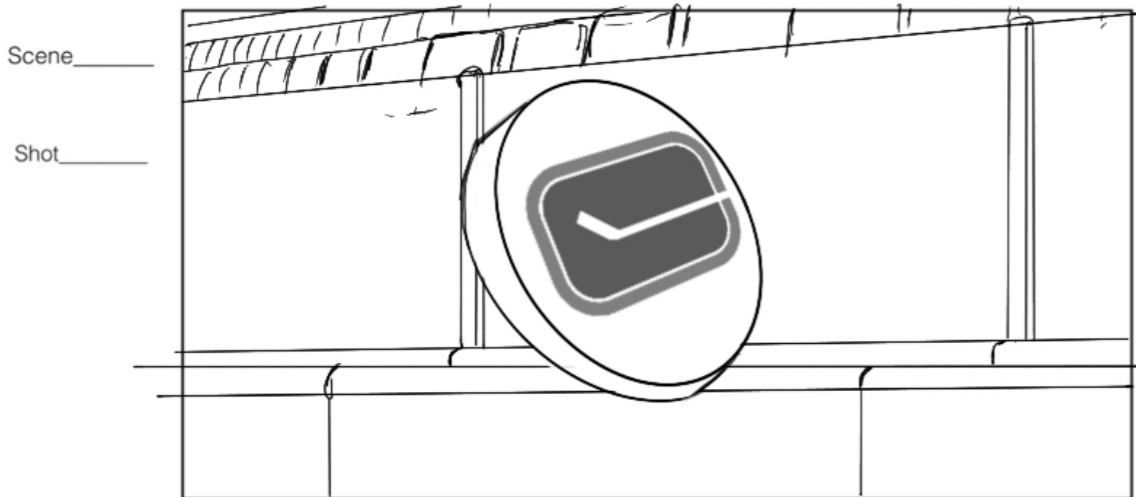

Scene 10
Shot 4

OVERHEAD SHOT OF SPINNING TOWEL IN HAND

Show _____

H.SEDIN HOLDS THE PUCK AND THROWS IT AT CAMERA

PUCK SPINS AS IT REVEALS LOGOS OF CANUCKS PAST ON EVERY SPIN

PUCK IN FULL CLOSE UP AS WE SEE THE CURRENT LOGO IN FULL FRAME