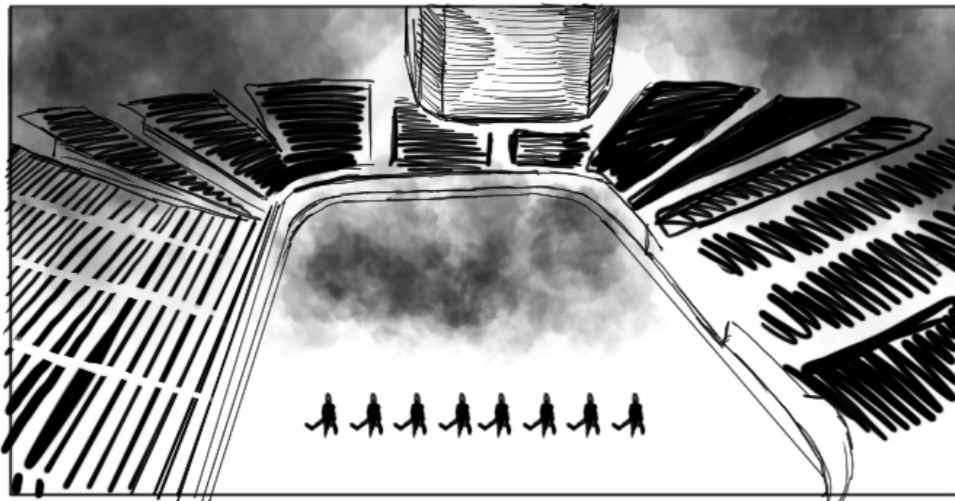

PLAYERS WALK PAST - SLIGHT TILT OUT OF HALLWAY AND ONTO ICE

Scene _____

Shot _____

Show _____

Scene 4B
Shot 1

PLAYERS START TO JUMP ONTO ICE

Scene 4B
Shot 4

LOW ANGLE WIDE SHOT OF PLAYERS GETTING ON ICE, SKATE PAST THE LENSE

Scene 4B
Shot 2

WIDE SHOT OF PLAYERS ON ICE

Scene 4B
Shot 5

REVERSE ANGLE ON PLAYERS SKATING PAST REVEALING PLAYERS NAMES

Scene 4B
Shot 3

MEDIUM SHOT OF PLAYERS SKATING PAST

Scene 4B
Shot 6

HORVAT SKATES PAST

Show _____

Scene 6

Shot 1

HIGH ANGLE LOOKING DOWN
PLAYERS LINED UP IN FRONT OF FOG

Scene 6

Shot 3

MEDIUM CLOSE ON ZOMBIE HORDE

Scene 6