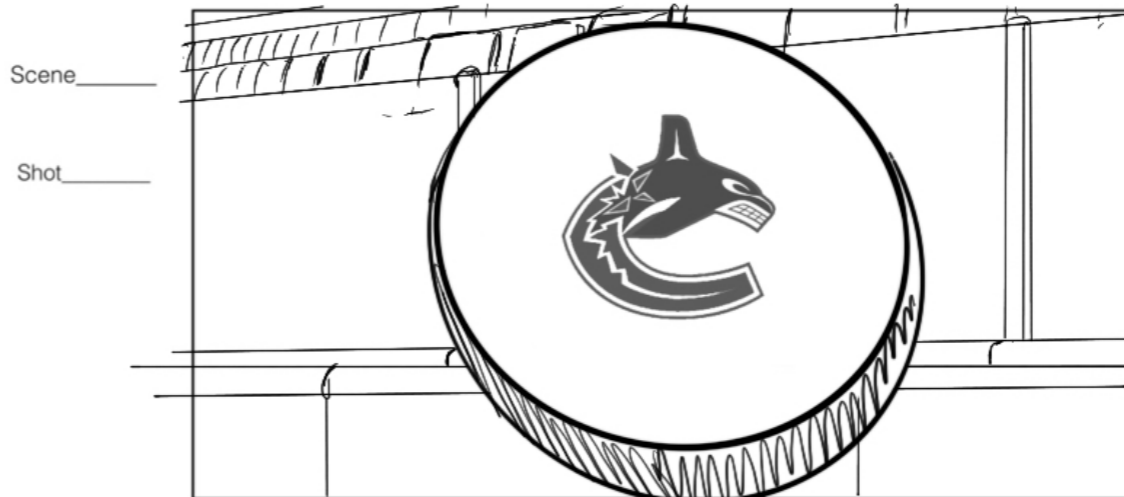

Scene 10
Shot 4

OVERHEAD SHOT OF SPINNING TOWEL IN HAND

Show _____

H.SEDIN HOLDS THE PUCK AND THROWS IT AT CAMERA

PUCK SPINS AS IT REVEALS LOGOS OF CANUCKS PAST ON EVERY SPIN

PUCK IN FULL CLOSE UP AS WE SEE THE CURRENT LOGO IN FULL FRAME