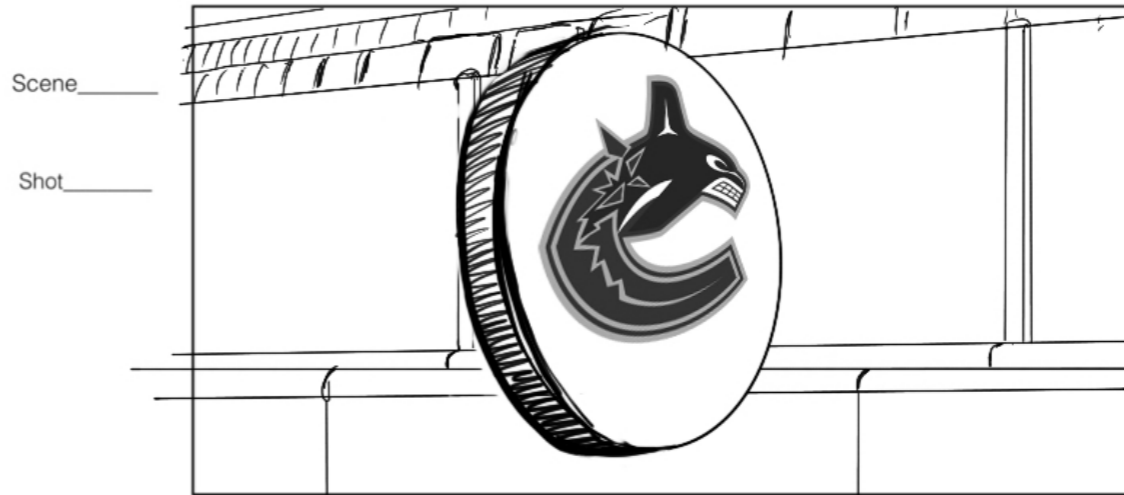

Scene 10
Shot 4

OVERHEAD SHOT OF SPINNING TOWEL IN HAND

Show _____

H.SEDIN HOLDS THE PUCK AND THROWS IT AT CAMERA

PUCK SPINS AS IT REVEALS LOGOS OF CANUCKS PAST ON EVERY SPIN

PUCK IN FULL CLOSE UP AS WE SEE THE CURRENT LOGO IN FULL FRAME