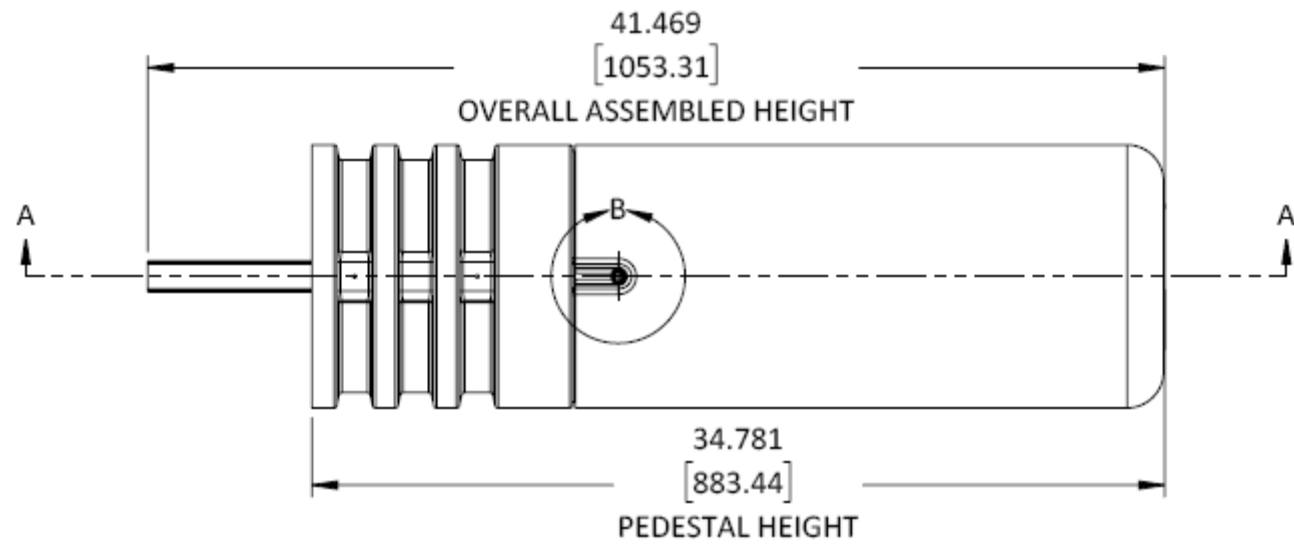

FIBER RITE SUPPLY