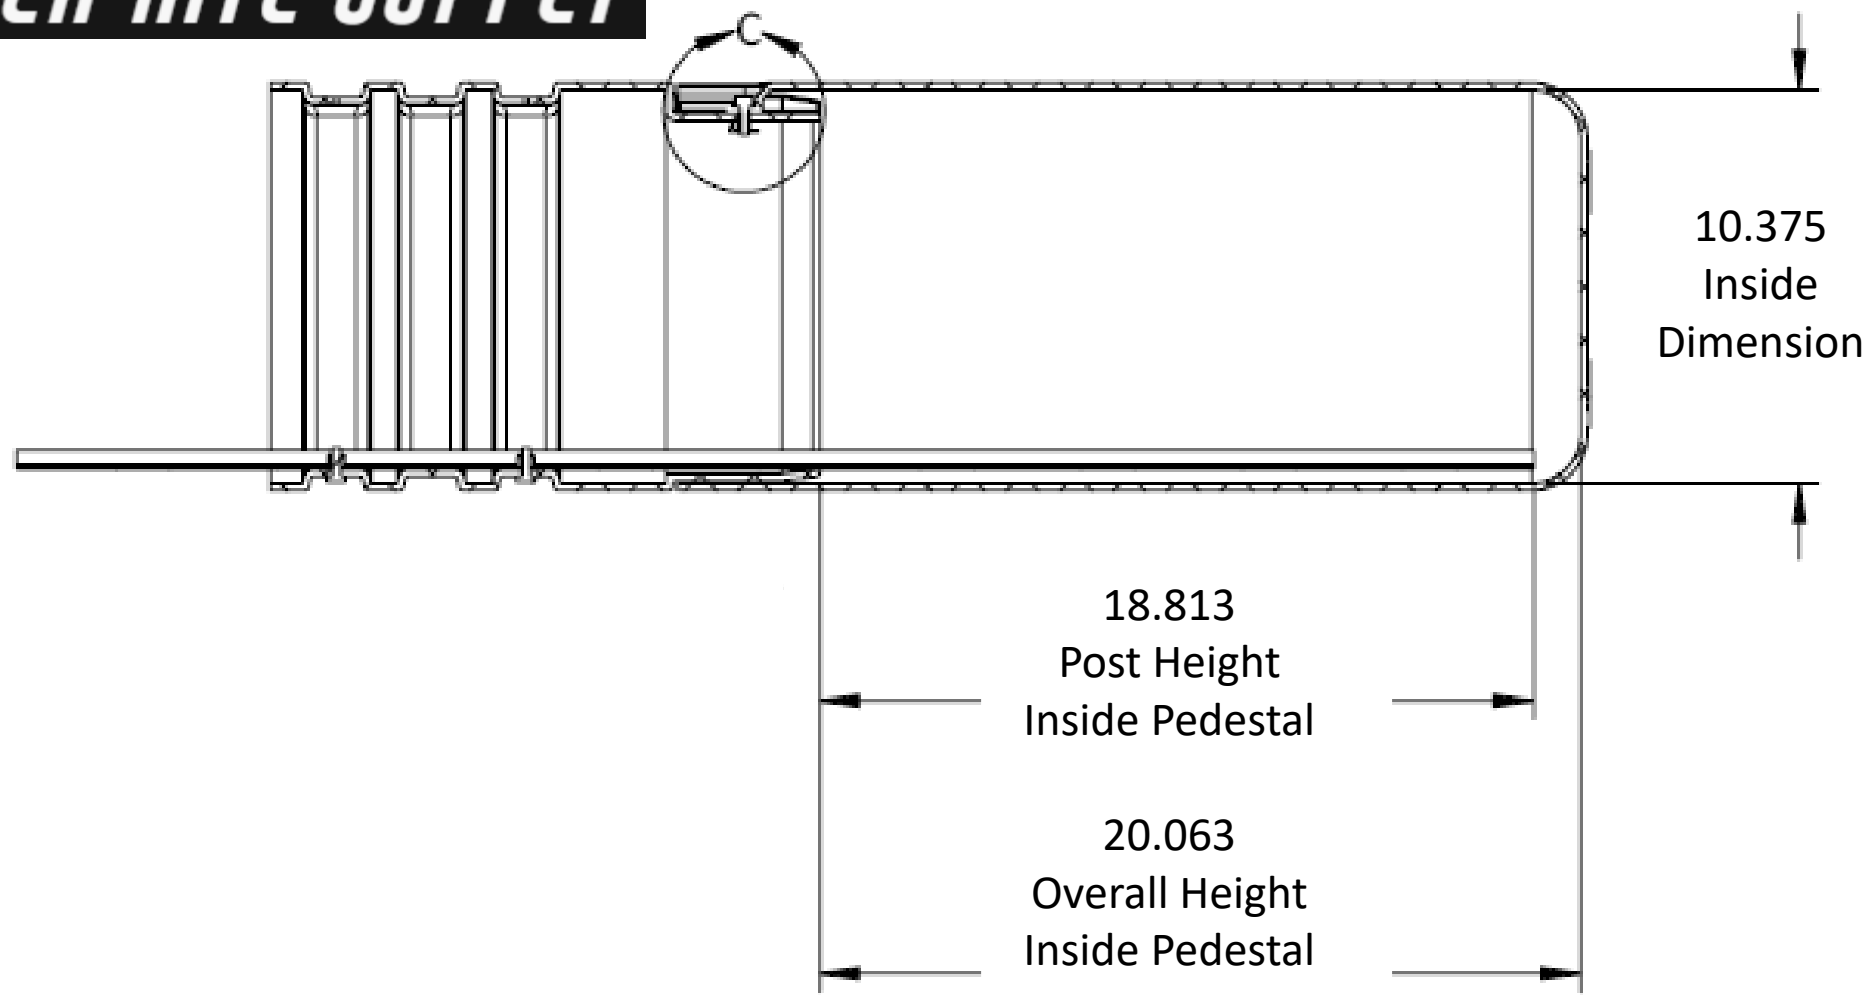

FIBER RITE SUPPLY