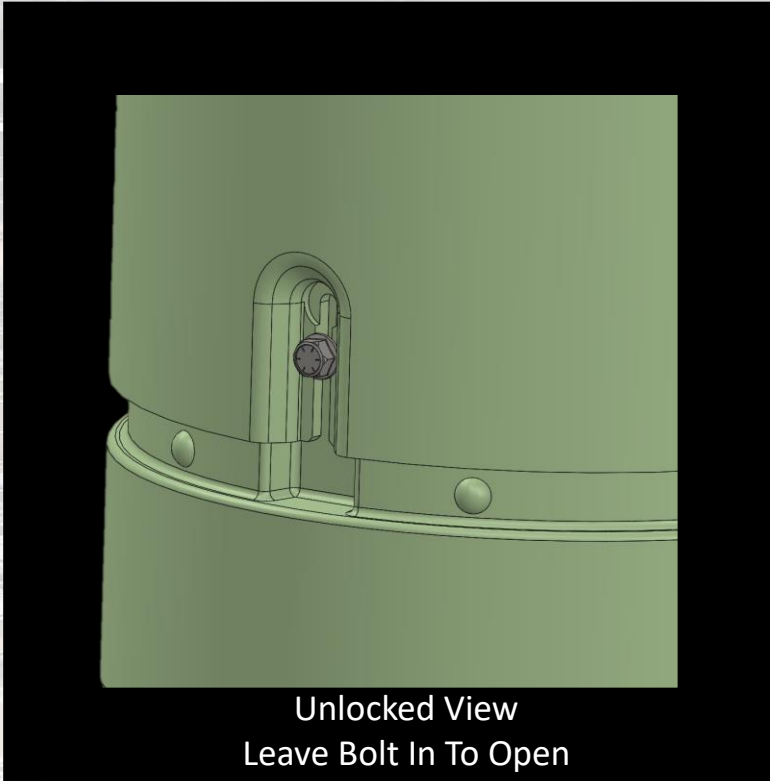

FIBER RITE SUPPLY

Rotational Molded 34" Tall
10" Round Pedestal

Crosscut View

FIBER RITE SUPPLY

Rev.	No	ECO No.	Change Description	Date

IDX	PART NO.	DESCRIPTION	QTY.
1	219212	FIBER OPTIC PED RAW	1
2	219207	CUSTOM 1/4"-20 FLANGE BOLT	1
3	219016	FIBER OPTIC PEDESTAL C CHANNEL	1
4	10B0412	GR5 HEX HD BOLT STD	2
5	16N04	NYLON INSERT LOCK NUT	2