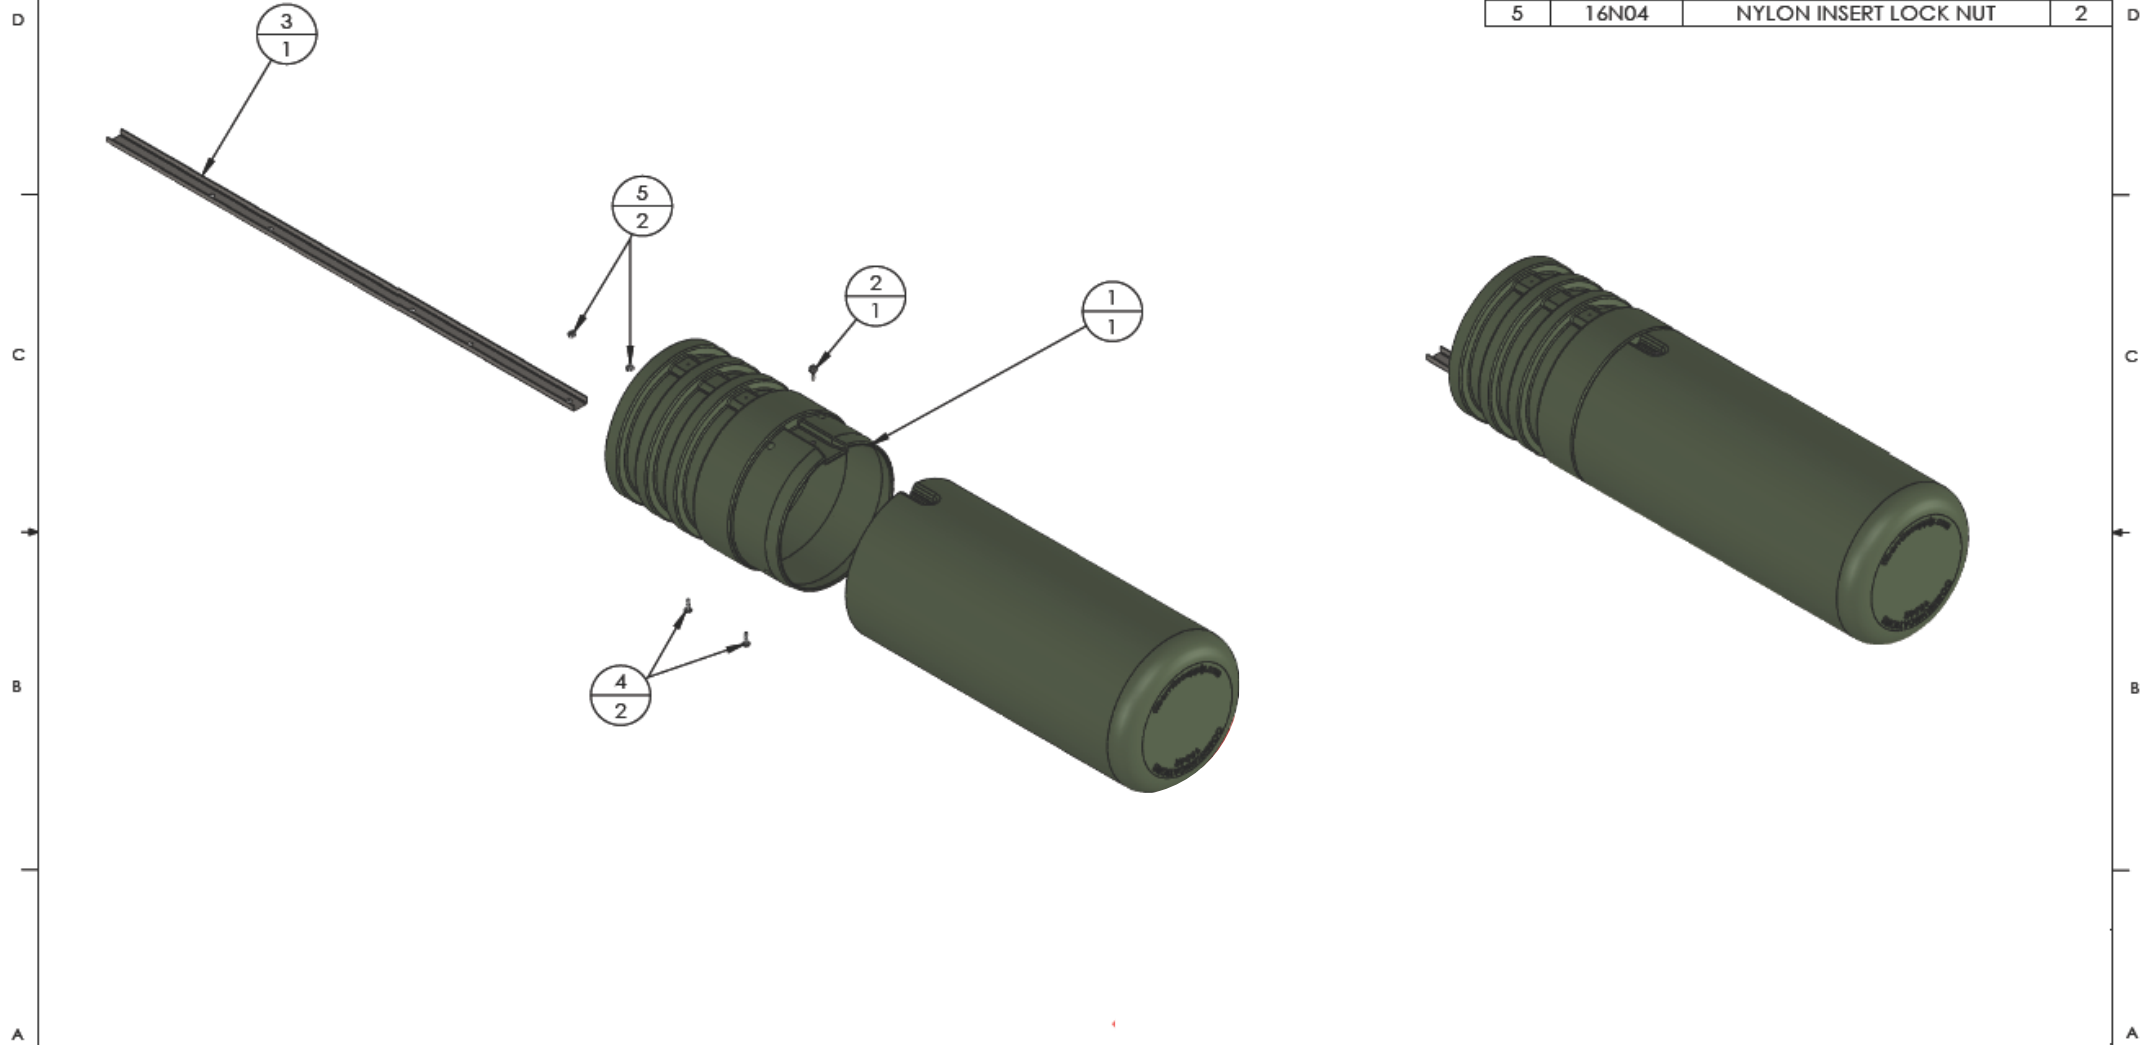

FIBER RITE SUPPLY

Rotational Molded 34" Tall
10" Round Pedestal

Crosscut View

FIBER RITE SUPPLY

Rev.	No	ECO No.	Change Description	Date

IDX	PART NO.	DESCRIPTION	QTY.
1	219212	FIBER OPTIC PED RAW	1
2	219207	CUSTOM 1/4"-20 FLANGE BOLT	1
3	219016	FIBER OPTIC PEDESTAL C CHANNEL	1
4	10B0412	GR5 HEX HD BOLT STD	2
5	16N04	NYLON INSERT LOCK NUT	2