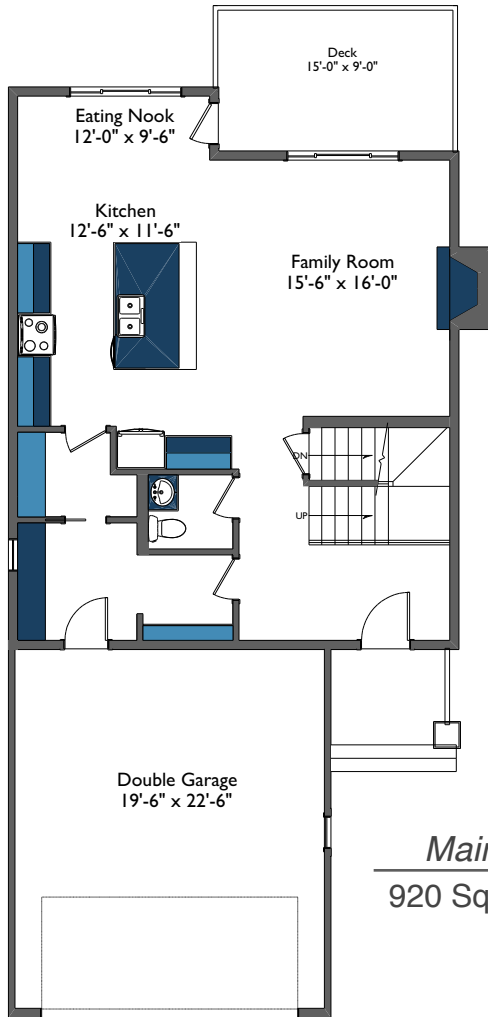

THE OXFORD

Main
920 Sq. ft.

Upper
1138 Sq. ft.

Total
2058 Sq. ft.

CONTACT INFORMATION

BOBBY BHULLAR

P: 403.474.7776

F: 587.755.7977