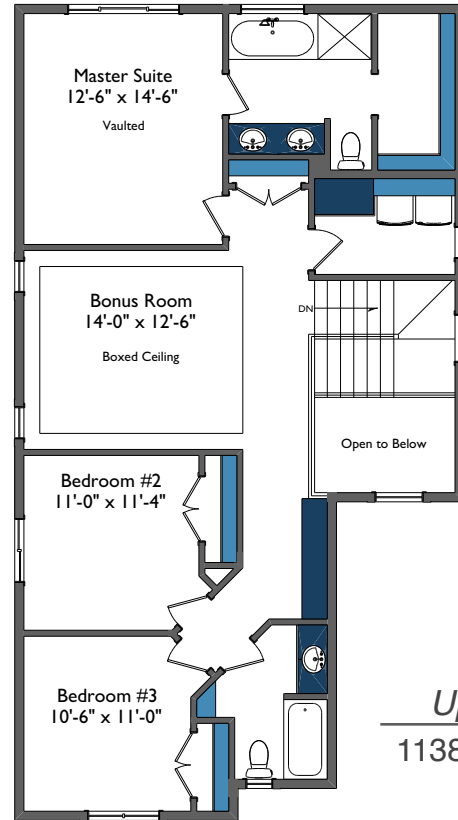

THE OXFORD

Main
920 Sq. ft.

Upper
1138 Sq. ft.

Total
2058 Sq. ft.

CONTACT INFORMATION

BOBBY BHULLAR

P: 403.474.7776

F: 587.755.7977