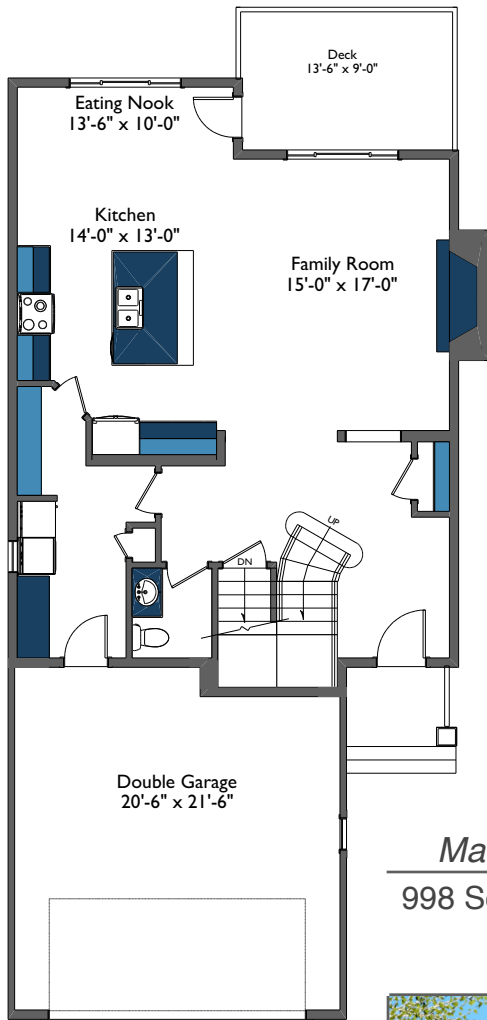

THE COLUMBIA

Main
998 Sq. ft.

Upper
1102 Sq. ft.

Total
2100 Sq. ft.

BOBBY BHULLAR

P: 403.474.7776

F: 587.755.7977

info@homesbyparagon.ca

Visit our showhome at:

#323 Sherview Grove NW