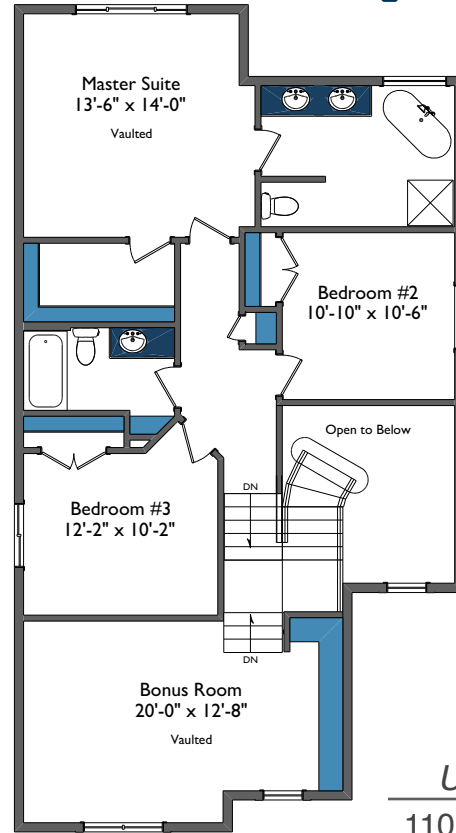

THE COLUMBIA

Main
998 Sq. ft.

Upper
1102 Sq. ft.

Total
2100 Sq. ft.

BOBBY BHULLAR

P: 403.474.7776

F: 587.755.7977

info@homesbyparagon.ca