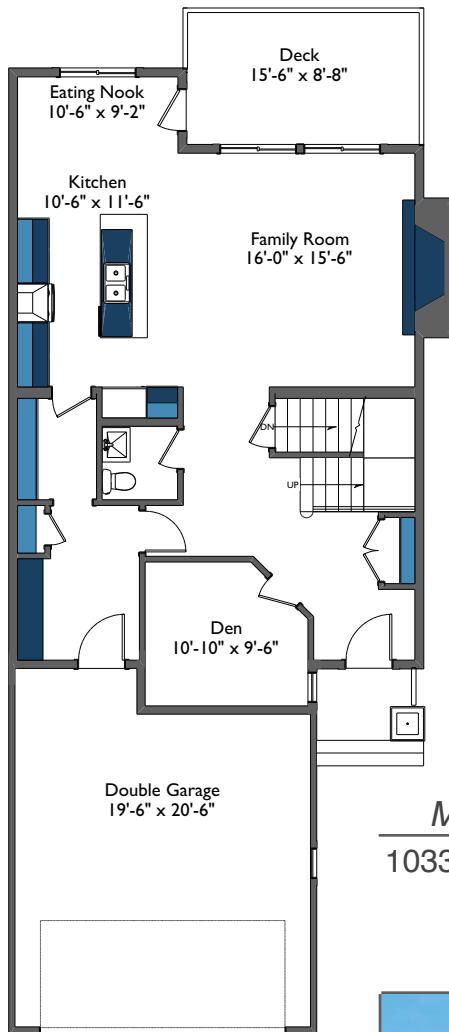

THE CARLETON

Main
1033 Sq. ft.

Upper
1119 Sq. ft.

Total
2152 Sq. ft.

CONTACT INFORMATION

BOBBY BHULLAR

P: 403.474.7776

F: 587.755.7977