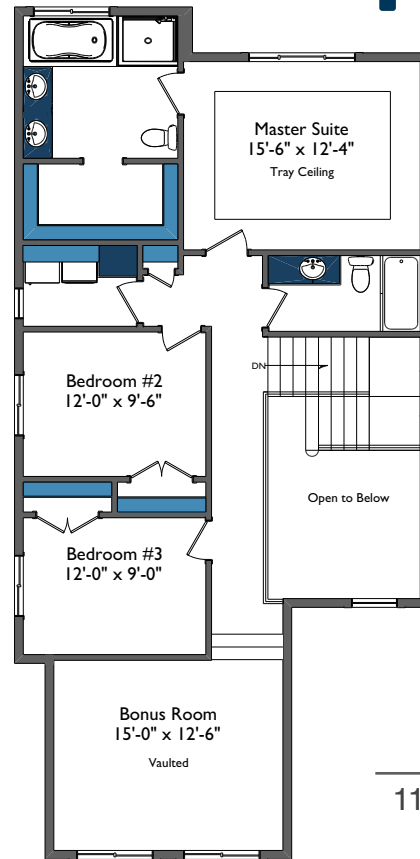

THE CARLETON

Main
1033 Sq. ft.

Upper
1119 Sq. ft.

Total
2152 Sq. ft.

CONTACT INFORMATION

BOBBY BHULLAR

P: 403.474.7776

F: 587.755.7977