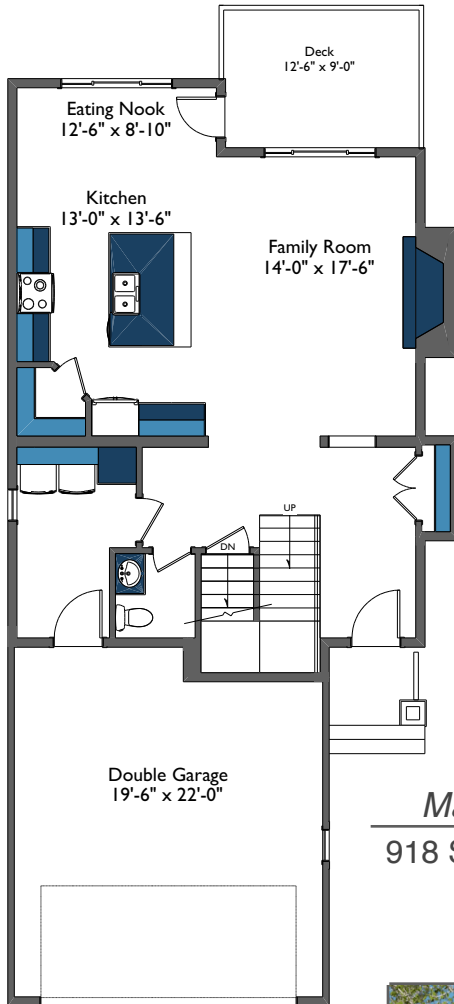

# THE CAMBRIDGE

*Main*  
918 Sq. ft.

*Upper*  
1089 Sq. ft.

*Total*  
2007 Sq. ft.