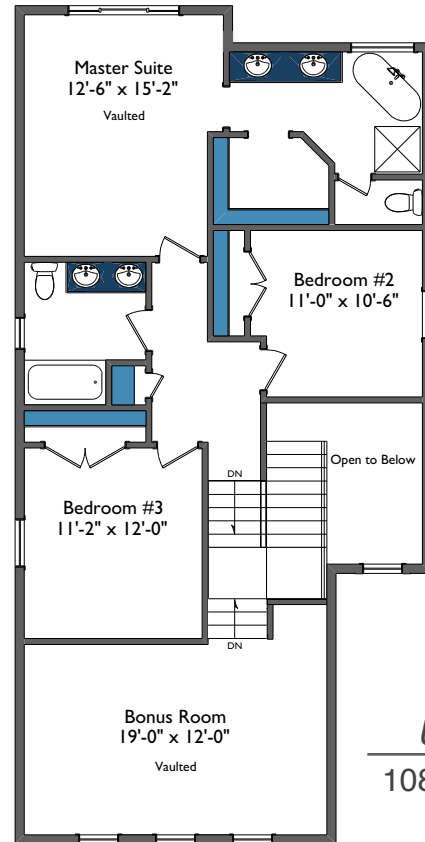

# THE CAMBRIDGE

*Main*  
918 Sq. ft.

*Upper*  
1089 Sq. ft.

*Total*  
2007 Sq. ft.