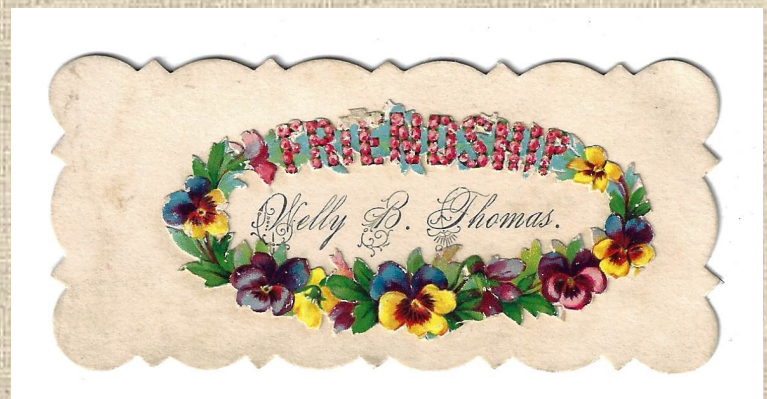

Pin Box & Button Ephemera by *The PaperAndThread*

These are replicas of antique ephemera from our collections. They are intentionally laser printed on regular-weight color copy paper for ease of application directly to notebooks, boxes, cards, etc. We recommend PVA glue, YES Paste or Coccoina adhesive. Antique button packs are available for the single button card.
Copyright 2023 ThePaperAndThread.com
One time use only. May not be copied or duplicated.