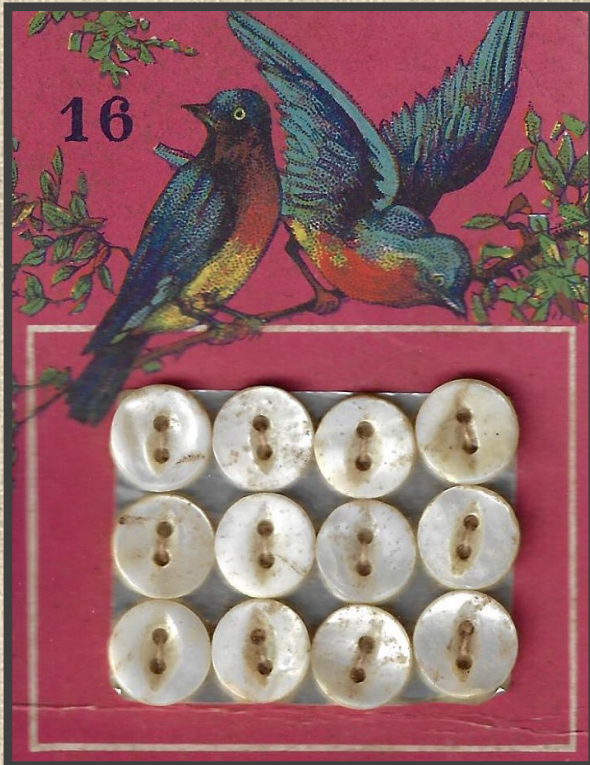

Pin Box & Button Ephemera by *The PaperAndThread*

These are replicas of antique ephemera from our collections. They are intentionally laser printed on regular-weight color copy paper for ease of application directly to notebooks, boxes, cards, etc. We recommend PVA glue, YES Paste or Coccoina adhesive. Antique button packs are available for the single button card.
Copyright 2023 ThePaperAndThread.com
One time use only. May not be copied or duplicated.