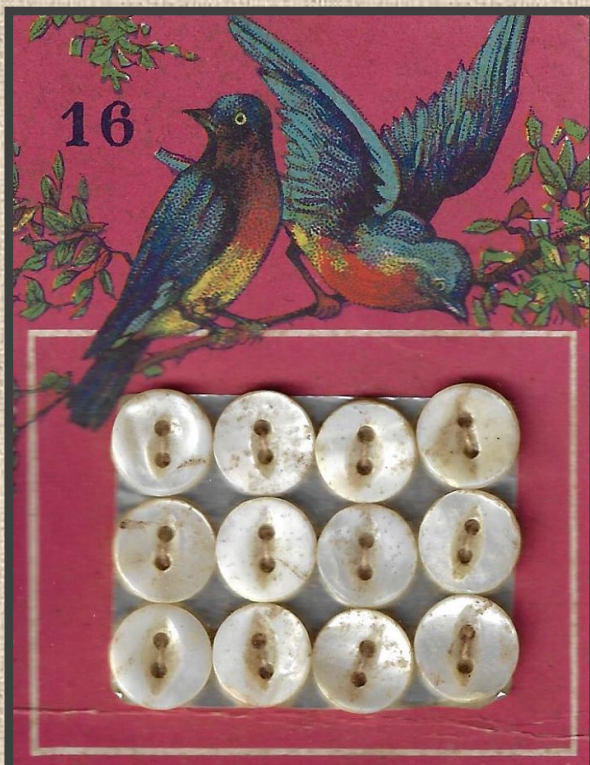

Pin Box & Button Ephemera by *The PaperAndThread*

These are replicas of antique ephemera from our collections. They are intentionally laser printed on regular-weight color copy paper for ease of application directly to notebooks, boxes, cards, etc. We recommend PVA glue, YES Paste or Coccoina adhesive. Antique button packs are available for the single button card.
Copyright 2023 ThePaperAndThread.com
One time use only. May not be copied or duplicated.