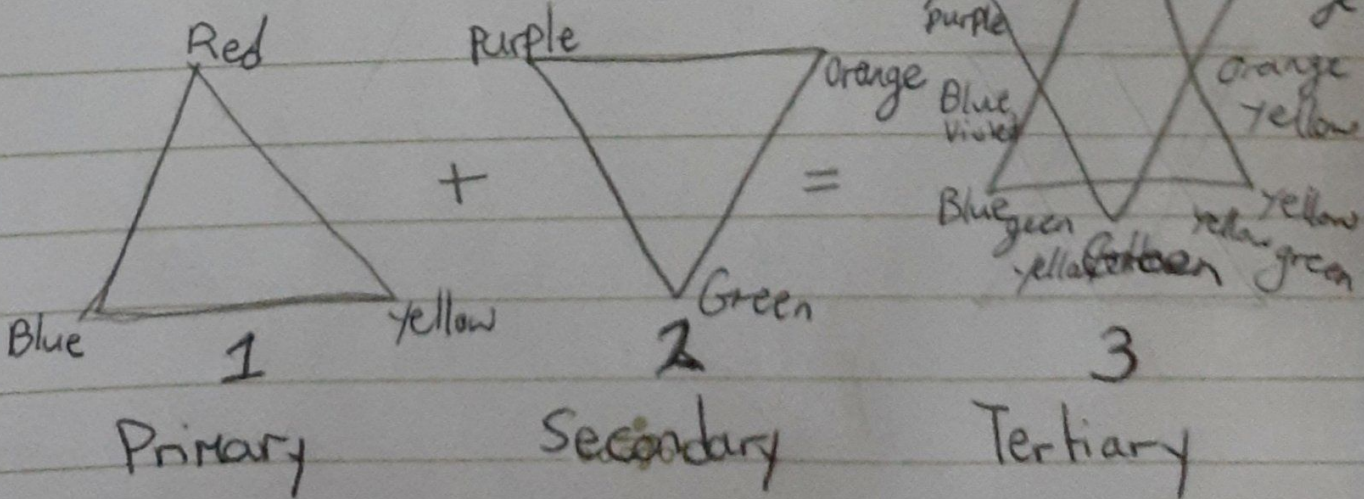

Elin Helmy P3 3-15-21

Rap 20

Create a Color Wheel