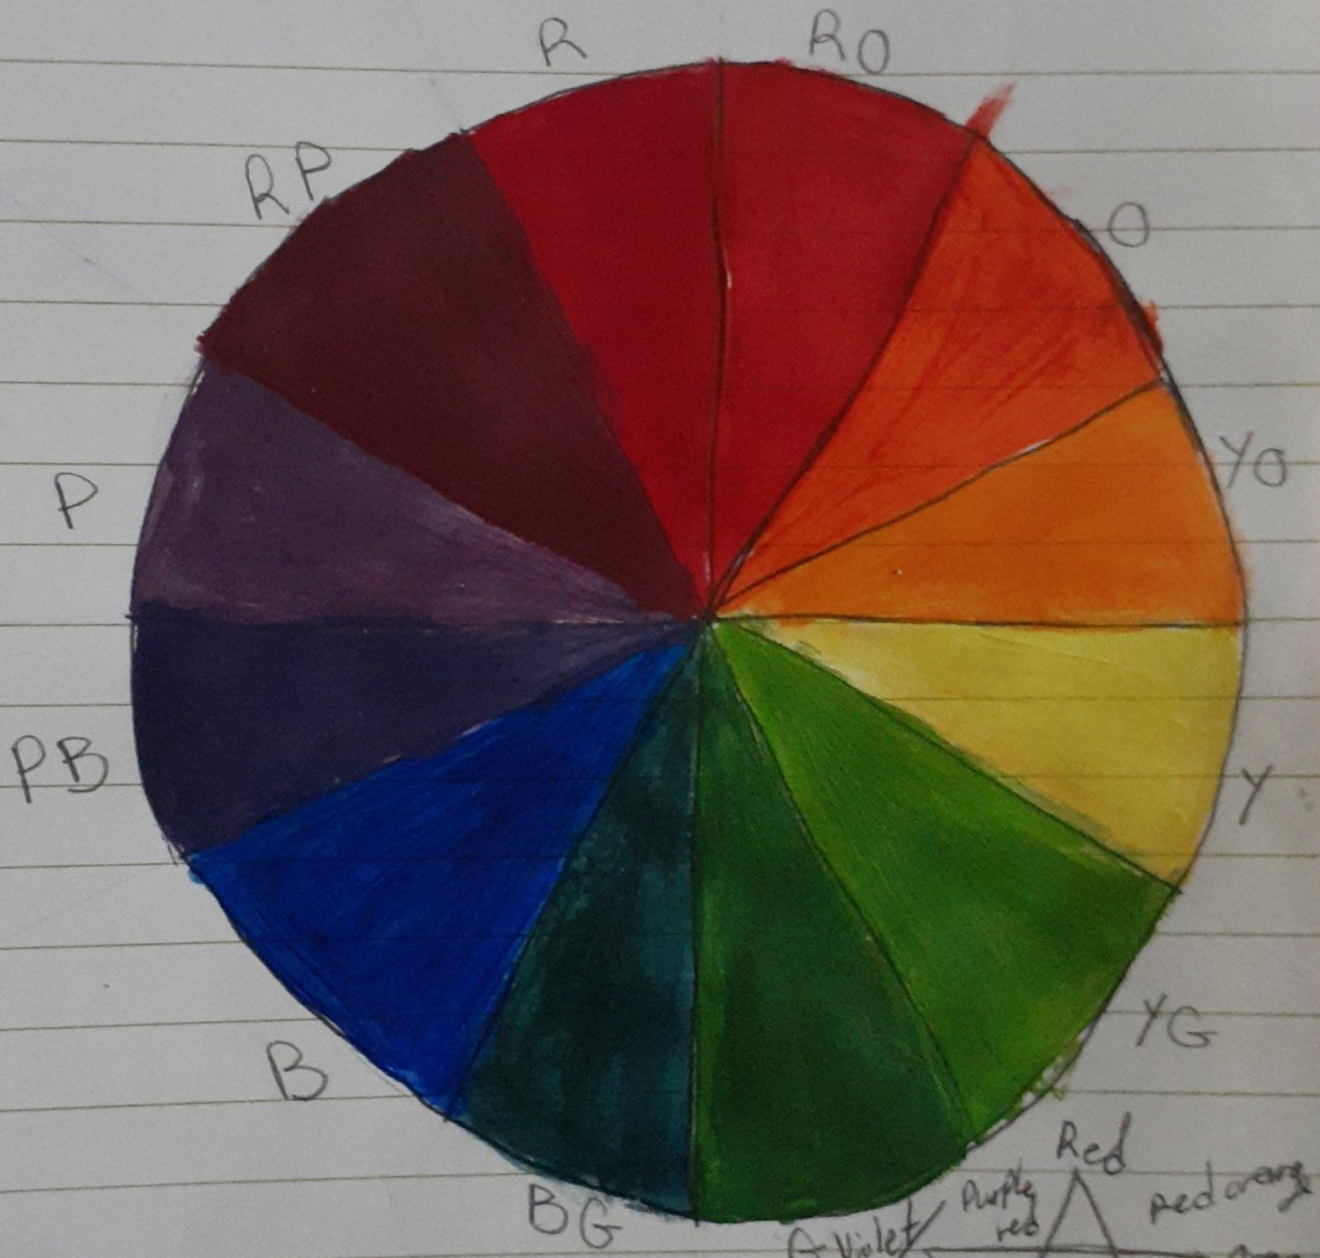

Elin Helmy P3 3-15-21

Rap 20

Create a Color Wheel