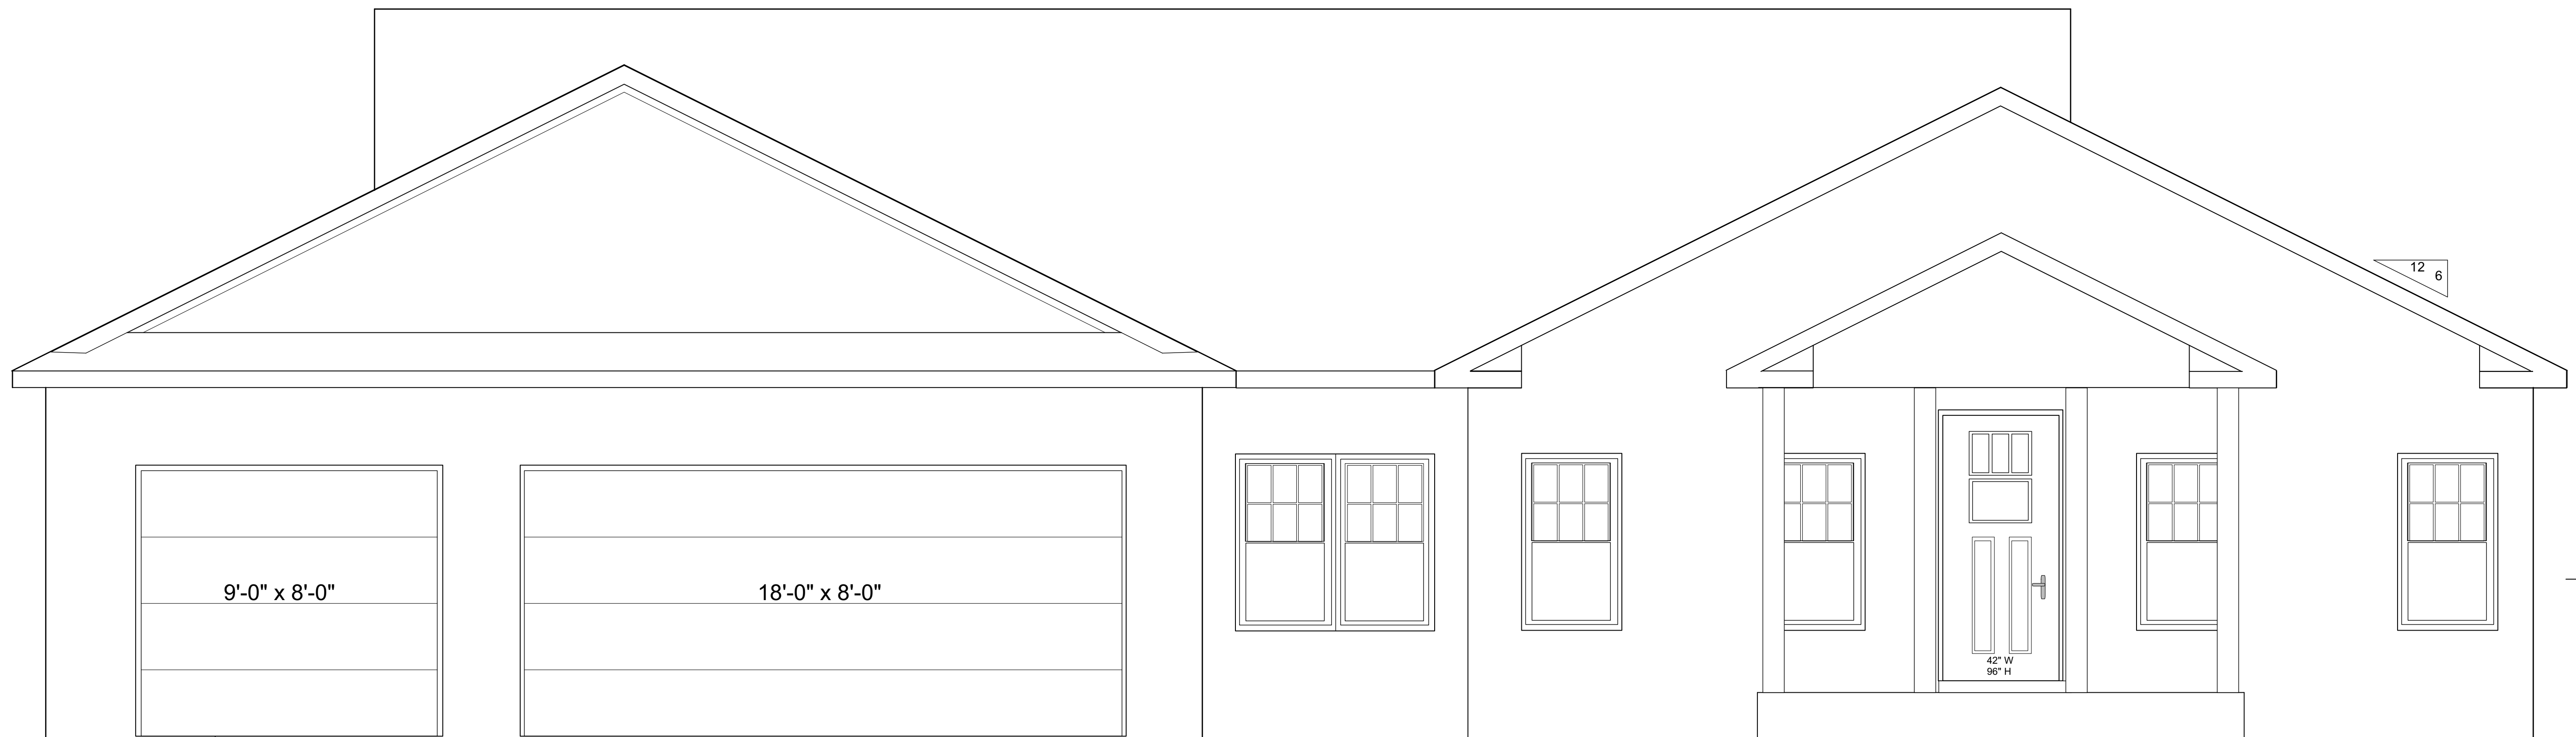

CUSTOM HOME  
'CABELLA'  
MILLENNIAL  
MOMENTS  
CANFIELD, OHIO

**CABELLA**  
Floor Plan  
Scale: 1/4" = 1'-0" 2,083 SF

21005
<b>A1.1</b>
3 AUGUST 2021

Front Elevation Custom Home 'CABELLA'  
Scale: 3/8" = 1'-0"

Front Elevation Custom Home 'CABELLA' (Option 1)  
Scale: 3/8" = 1'-0"

CUSTOM HOME  
'CABELLA'

**MILLENNIAL  
MOMENTS**  
CANFIELD, OHIO

**CABELLA**

21005

**A3.1**

3 AUGUST 2021