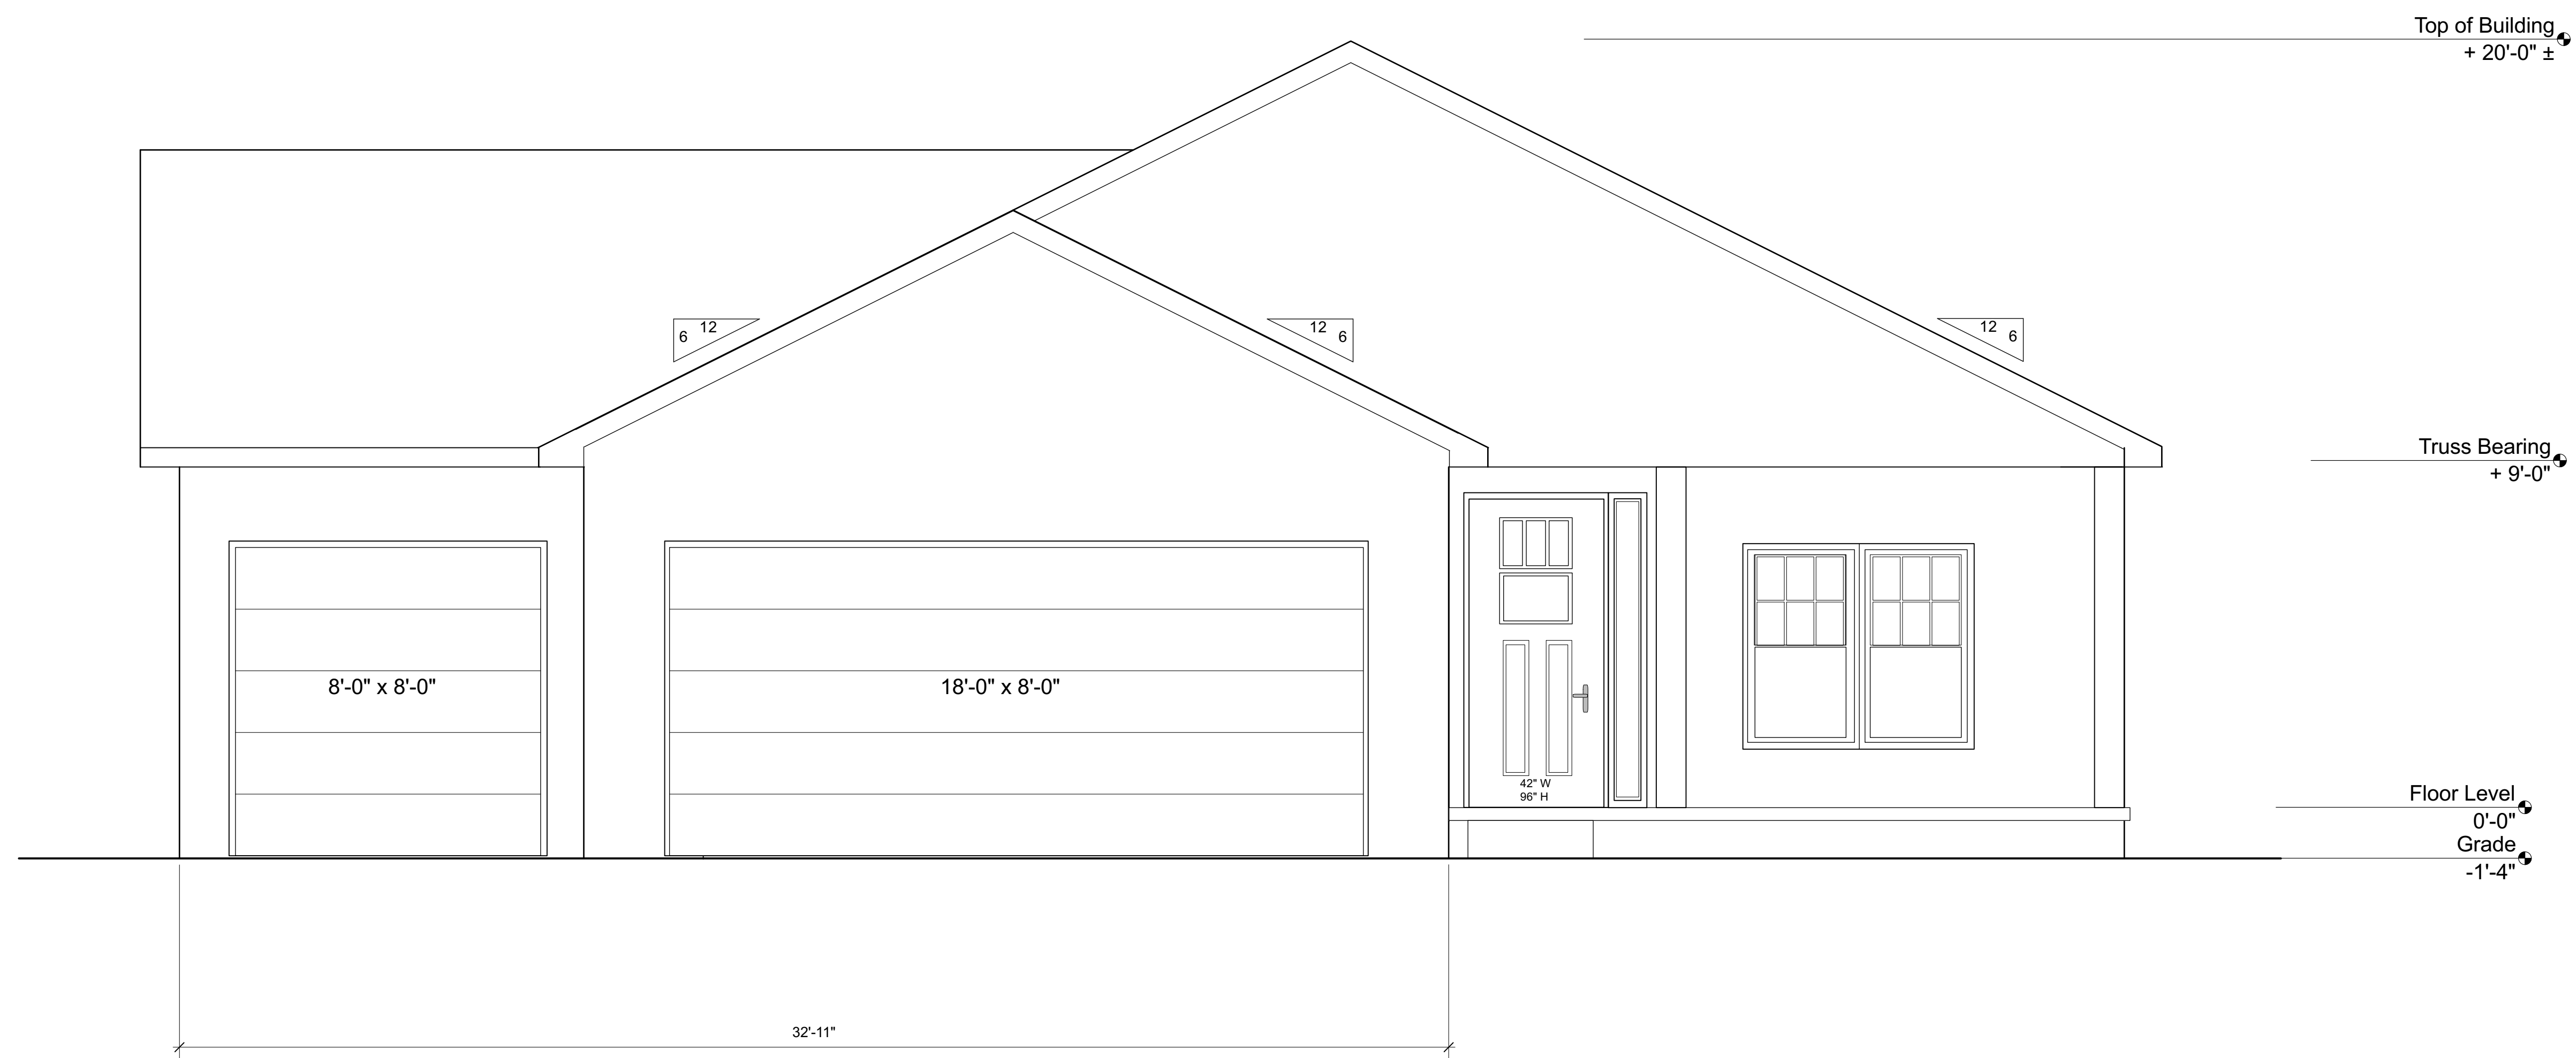

VILLA
'CHANSON'
**MILLENNIAL
MOMENTS**
CANFIELD, OHIO

REVISIONS
 1. 6.29.21 3 Car Garage, Laundry/Mud Rms to 6'6"

CHANSON
 Floor Plan 1,576 SF
 Scale: 1/4" = 1'-0"

21005

A1.7

3 AUGUST 2021

VILLA
'CHANSON'
**MILLENNIAL
MOMENTS**
CANFIELD, OHIO

REVISIONS

Exterior Elevations
Scale: 3/8" = 1'-0"

CHANSON

21005

A2.7

3 AUGUST 2021