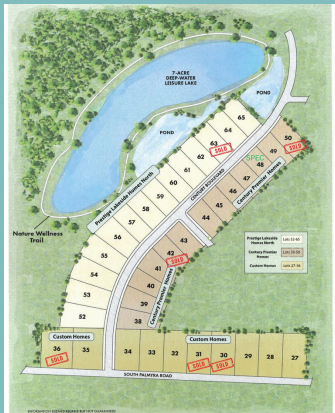

THE CHELSEA

STARTING IN THE
\$500,000s

Property Features

- Style-Ranch
- 3 Bedrooms
- 2 Bathrooms
- 1730 sq ft
- Additional options and upgrades available

Welcome to Canfield's New Lifestyle
Community at Millennial Moments.

3 Bedroom Version

FLOOR PLAN
1,730 SQUARE FEET

Contact:
Gia Herrera
330-501-9788

giaherrera@howardhanna.com