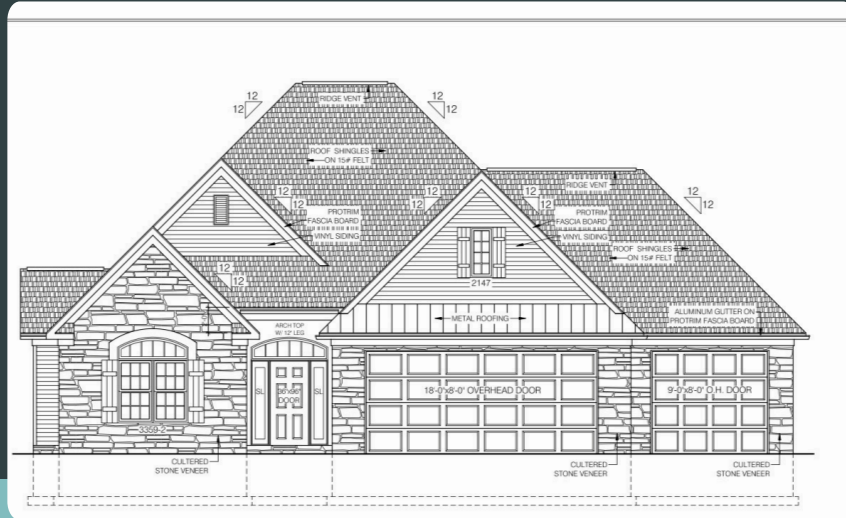

THE CHELSEA

STARTING IN THE
\$500,000s

Property Features

- Style-Ranch
- 3 Bedrooms
- 2 Bathrooms
- 1730 sq ft
- Additional options and upgrades available

Welcome to Canfield's New Lifestyle
Community at Millennial Moments.

3 Bedroom Version

FLOOR PLAN
1,730 SQUARE FEET

Contact:
Gia Herrera
330-501-9788

giaherrera@howardhanna.com