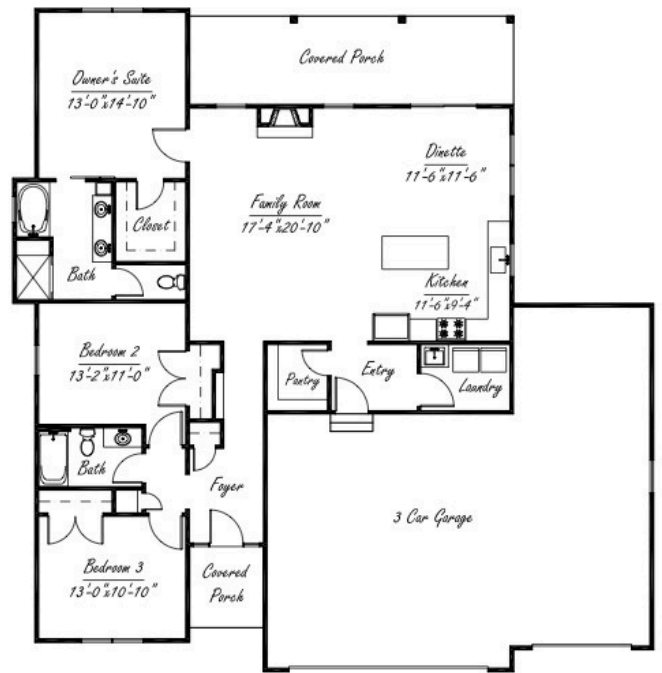

THE CHELSEA

STARTING IN THE
\$500,000s

Property Features

- Style-Ranch
- 3 Bedrooms
- 2 Bathrooms
- 1730 sq ft
- Additional options and upgrades available

Welcome to Canfield's New Lifestyle
Community at Millennial Moments.

3 Bedroom Version

FLOOR PLAN
1,730 SQUARE FEET

Contact:
Gia Herrera
330-501-9788

giaherrera@howardhanna.com