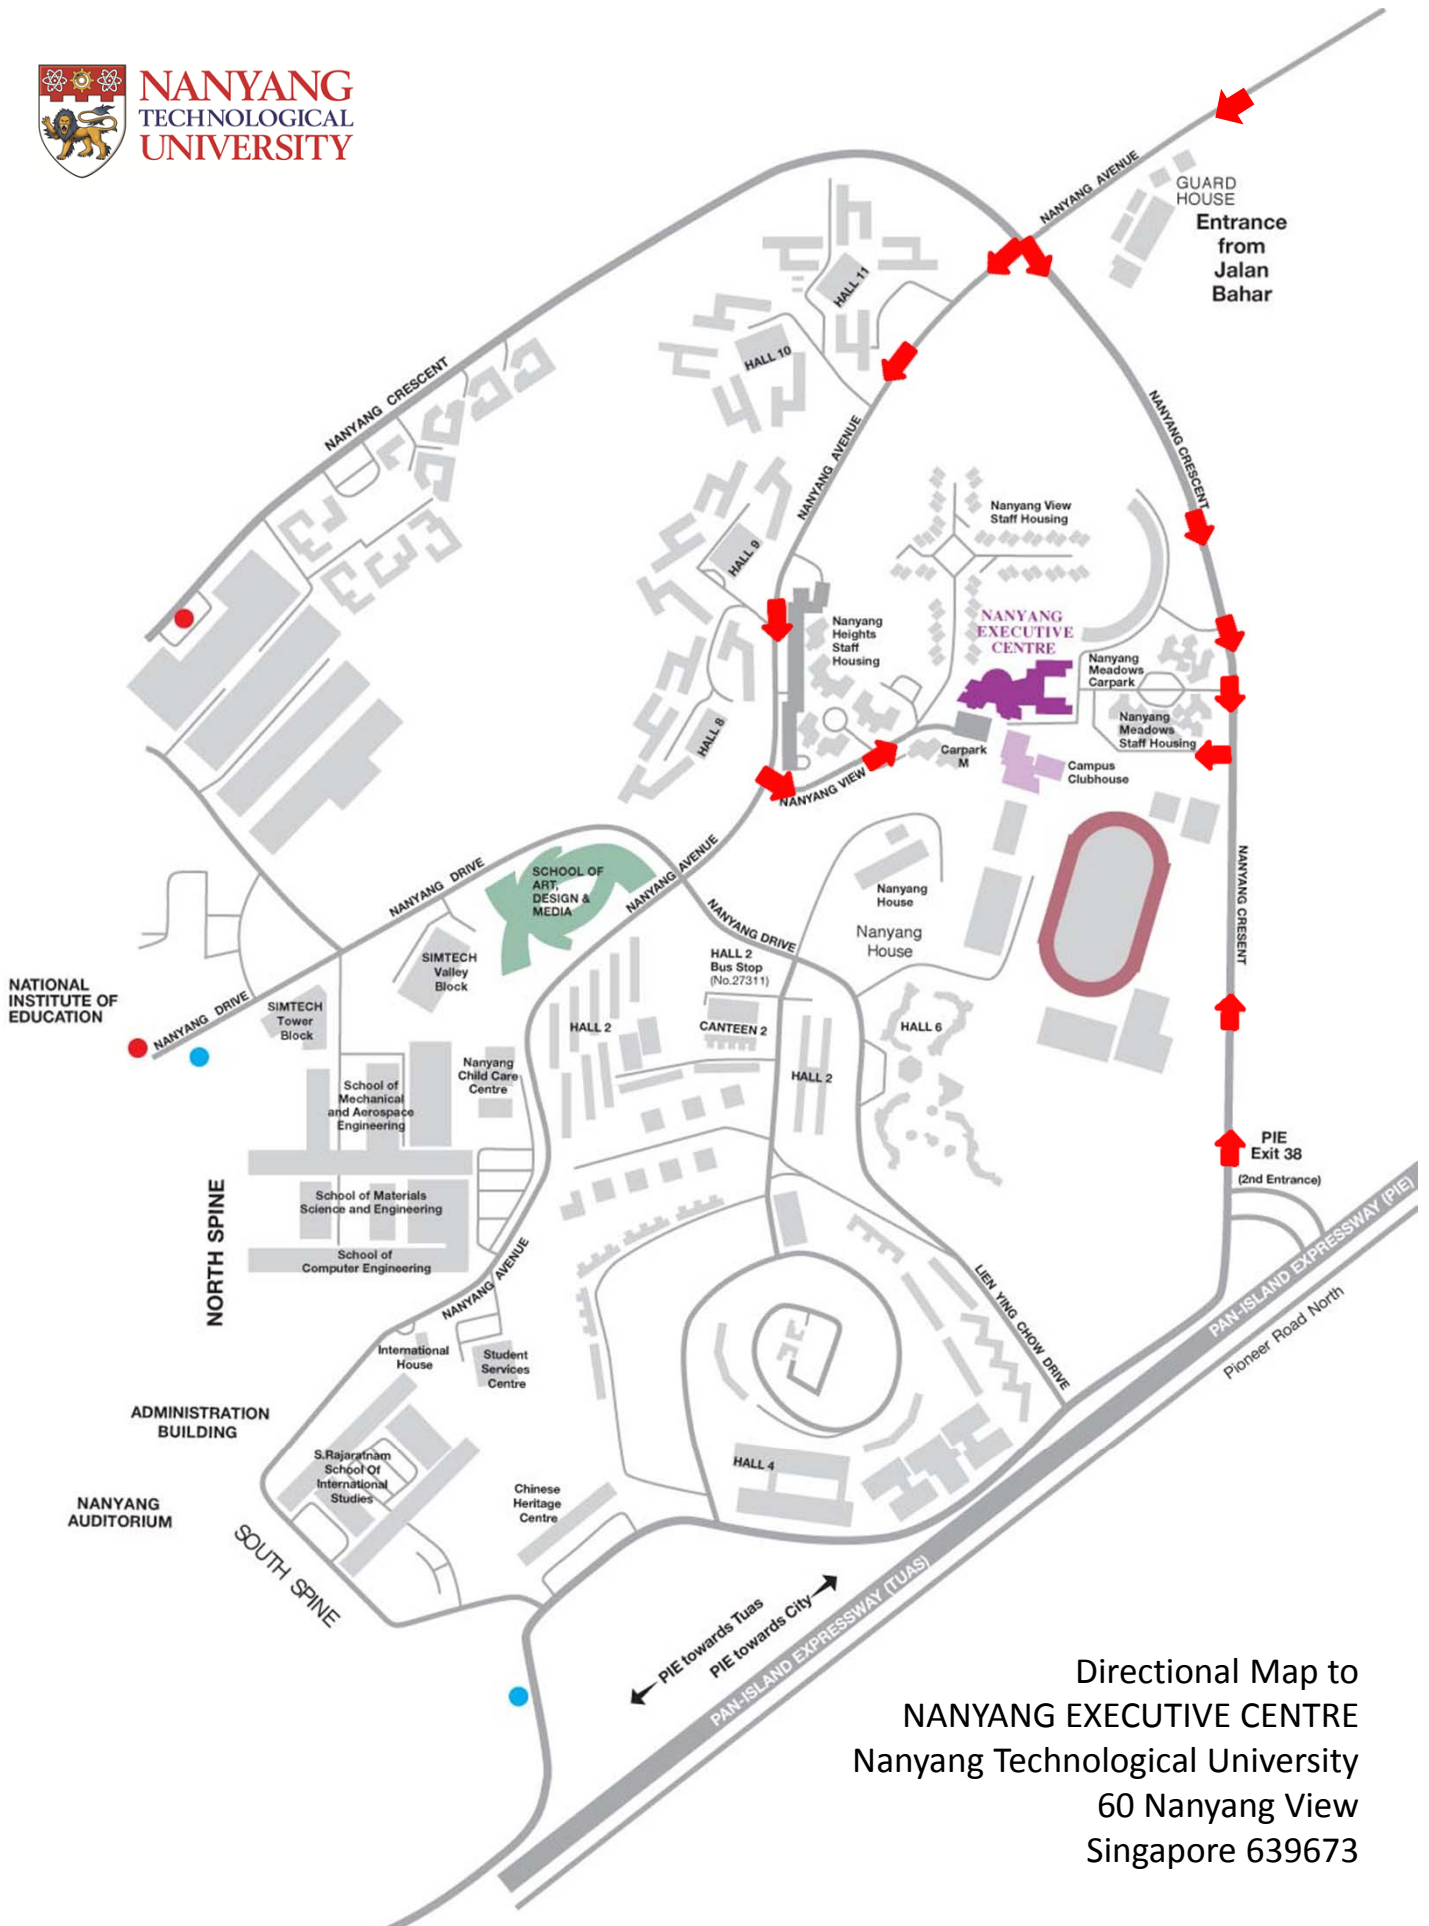

NANYANG
TECHNOLOGICAL
UNIVERSITY

Directional Map to
NANYANG EXECUTIVE CENTRE
Nanyang Technological University
60 Nanyang View
Singapore 639673