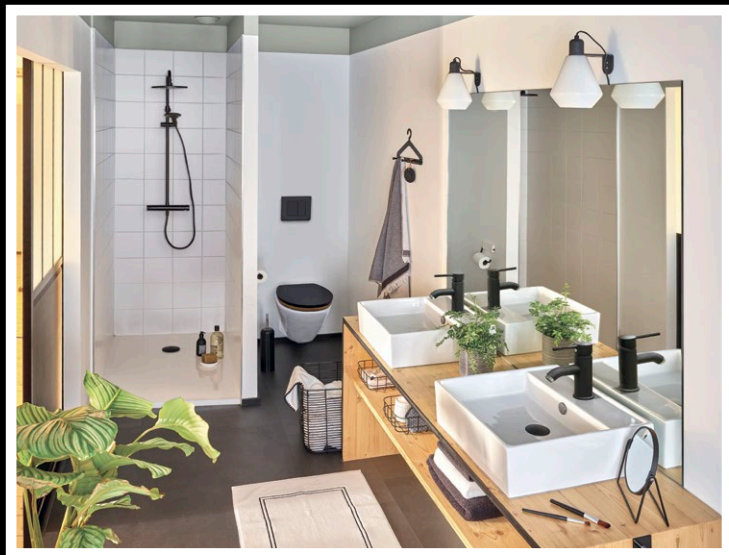

Give your bathroom **SOME PERSONALITY**