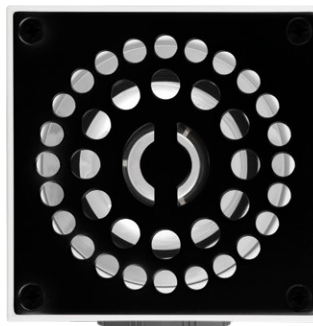

TOILET SEAT | **SOFT CLOSE**
BAMBOO | **TOILET SEAT**
MATT BLACK LID+ BAMBOO SEAT

2
YEAR
Guarantee

1 MATERIAL

MDF toilet seat lid with natural bamboo seat.

2 ADAPTABILITY

Fits all standard pans: bottom-fix adjustable hinges.
Durable: stainless steel hinges, tested for 20,000 cycles.

3 QUIET

Soft close.

DESCRIPTION	REFERENCE	BARCODE	BOX QTY
TOILET SEAT BLACK LID + BAMBOO SEAT	20722853	3375537227365	01 / 03

SHOWER AREA

Square design, orientable to 360° for easy alignment makes this shower waste ideal for tiled showers. TOURBILLON is a compact, high performance shower waste with a high flow rate. Bringing a touch of design to the bathroom with the elegant matt black grid.

SHOWER WASTE | **HIGH FLOW
WASTE FOR
TILED SHOWER**

TOURBILLON

5
YEAR
Guarantee

1 EASY TO CLEAN

Removable cup makes this trap easy to clean from above after removing the grid.

2 UNIVERSAL OUTLET

40mm to 50mm glue fit pipe adaptor included.

Horizontal Ø40 mm female connection, compression fit.

3 STYLISH FINISH

Matt Black coated stainless steel grid. (110x110mm)

4 HIGH FLOW RATE

30 L/min (in 120mm of water)

5 SIMPLIFIED INSTALLATION

Orientable to 360° for easy alignment for tiling