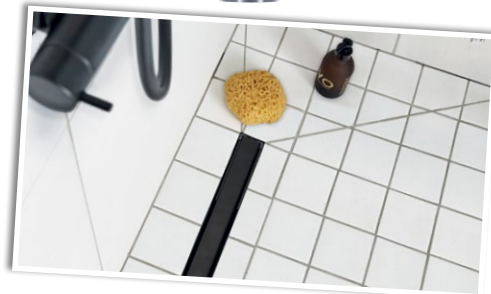

WETROOM

WETROOM CHANNEL

Black Venisio Slim

35910002 - 300mm

35910003 - 500mm