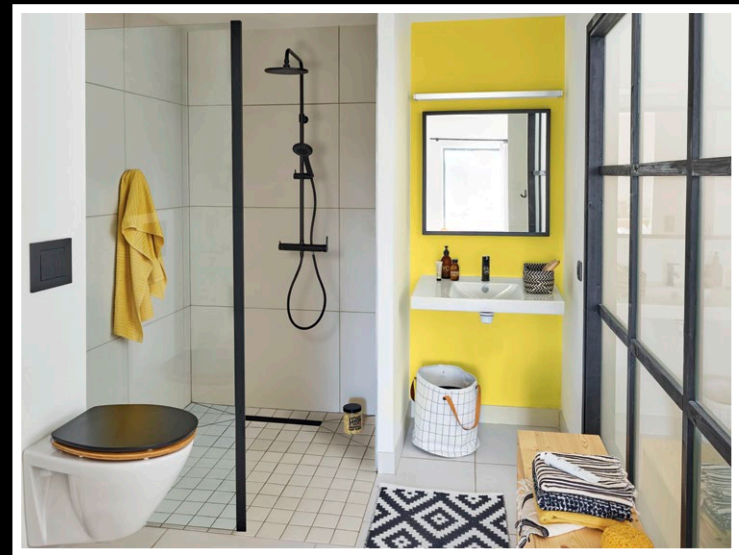

BLACK
Touch

COLLECTION

Contemporary, Classic or Chic,
black is everywhere...

*Timeless, eternal and vital,
with subtle elegance it creates an
atmosphere, enhances an ambiance,
accents a unique style....*