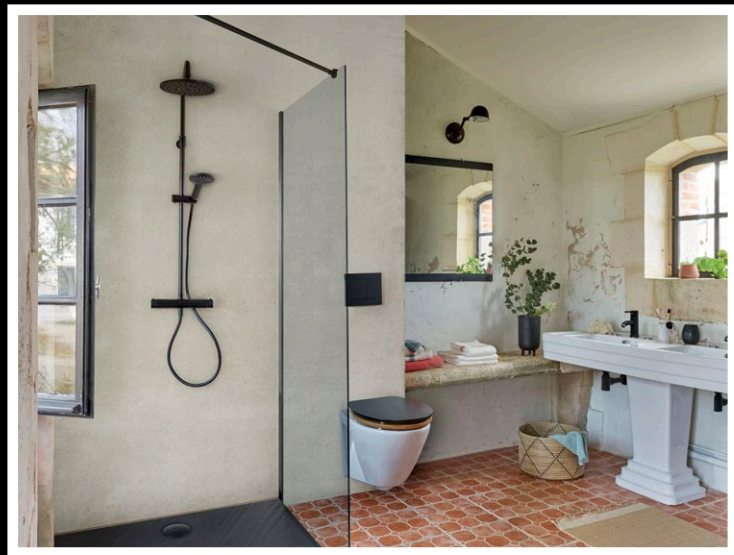

Give your bathroom **SOME PERSONALITY**