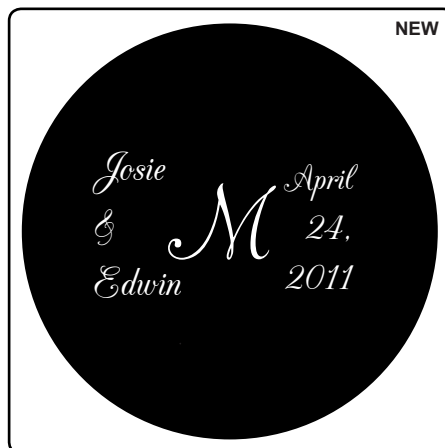

NEW

Ref. Number: **WGBW-94** WGMG - 594 (metal)
Font Used: CAC Champagne (metal min. image size 30mm)