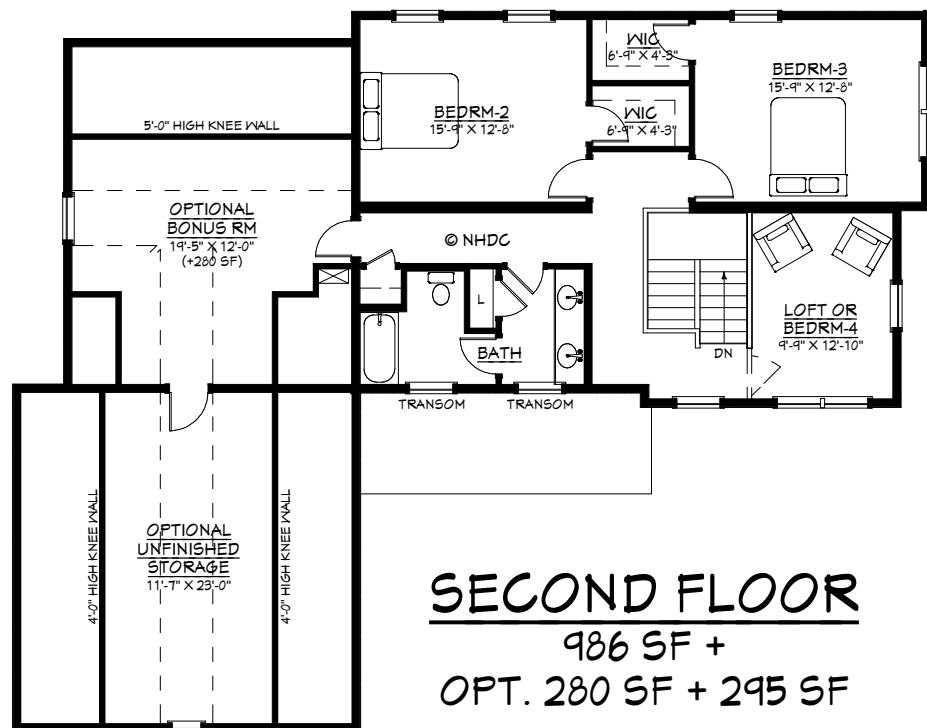

THE DUNSTABLE - MODERN FARMHOUSE

1ST FLR MASTER
37'-0" x 27'-6"
1,940 SF
(+ OPT. 302 SF)

FIRST FLOOR
1,547 SF

SECOND FLOOR
986 SF +
OPT. 280 SF + 295 SF