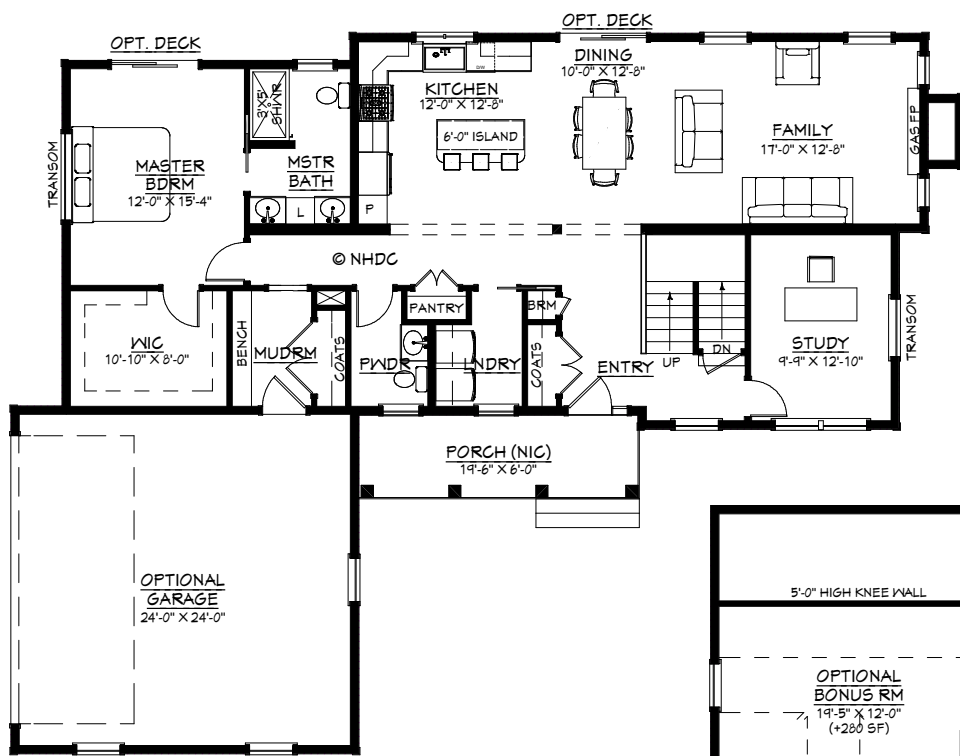

THE DUNSTABLE - MODERN FARMHOUSE

1ST FLR MASTER
37'-0" x 27'-6"
1,940 SF
(+ OPT. 302 SF)

FIRST FLOOR
1,547 SF

SECOND FLOOR
986 SF +
OPT. 280 SF + 295 SF