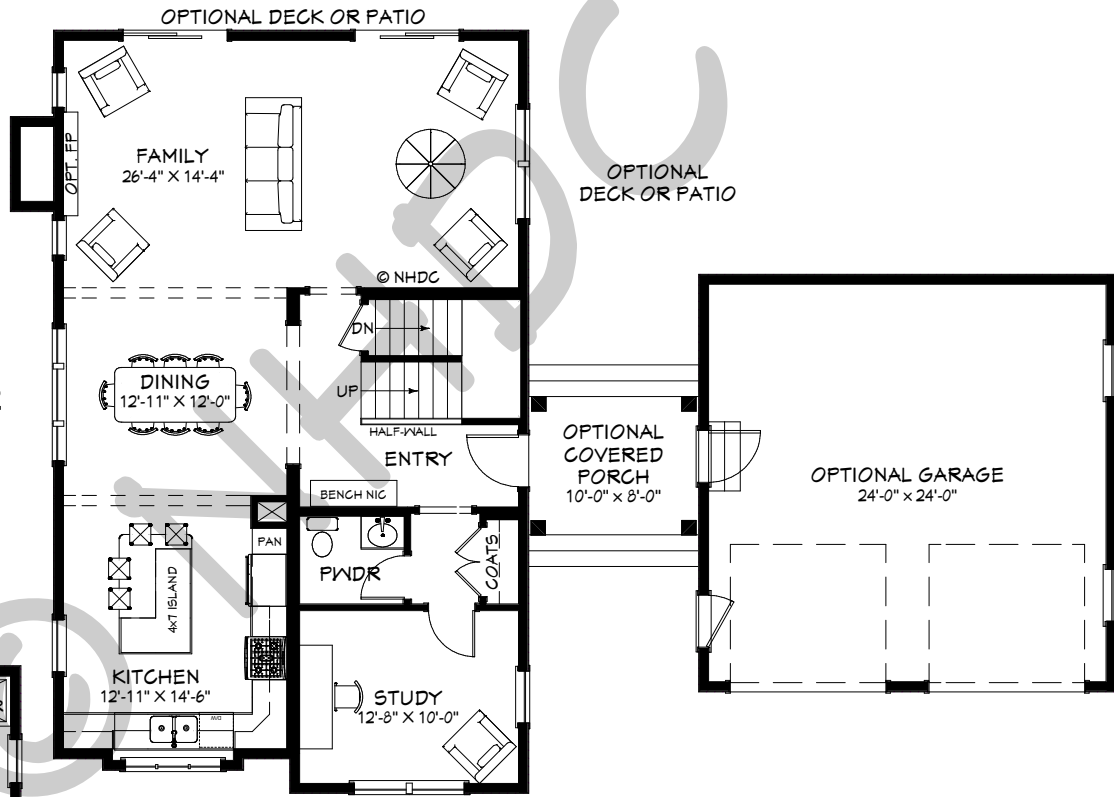

# THE ESSEX

27'-4" x 44'-0"

2,356 SF

LAKE/COASTAL  
VIEW AT REAR

## FIRST FLOOR

1,181 SF

## SECOND FLOOR

1,175 SF