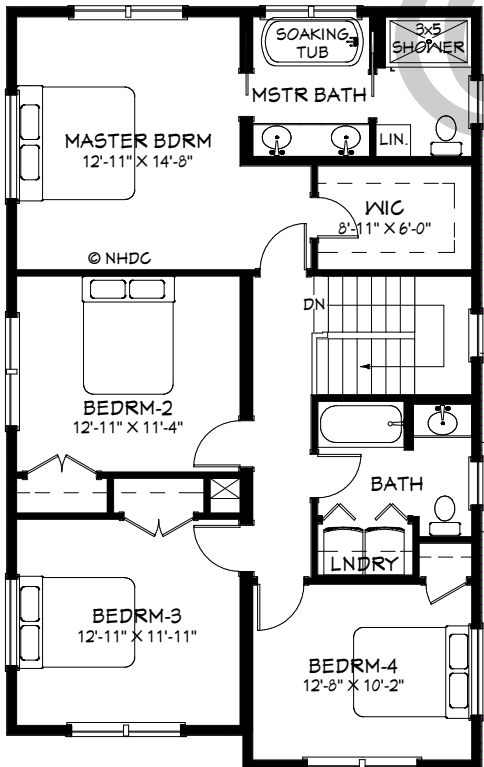

# THE ESSEX

27'-4" x 44'-0"

2,356 SF

LAKE/COASTAL  
VIEW AT REAR

## FIRST FLOOR

1,181 SF

## SECOND FLOOR

1,175 SF