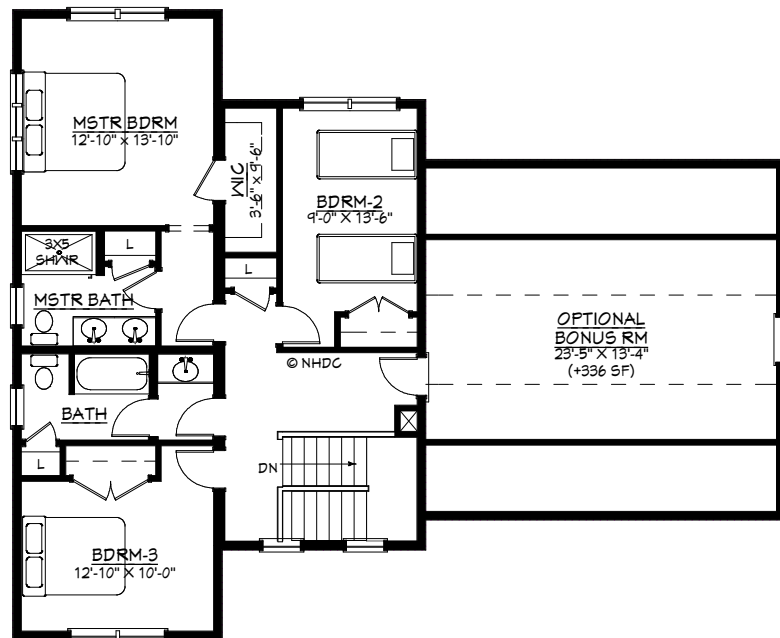

THE KATHLEEN - COLONIAL

27'-6" x 42'-0"
 1,972 SF (+ OPT. 336 SF)

FIRST FLOOR
 986 SF

SECOND FLOOR
 986 SF + OPT. 336 SF