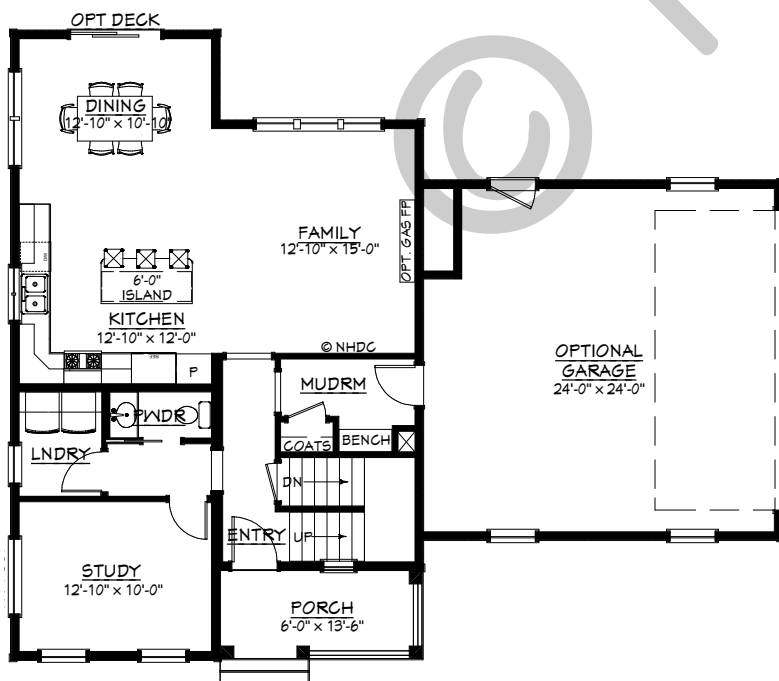

THE KATHLEEN - COLONIAL

27'-6" x 42'-0"
 1,972 SF (+ OPT. 336 SF)

FIRST FLOOR
 986 SF

SECOND FLOOR
 986 SF + OPT. 336 SF