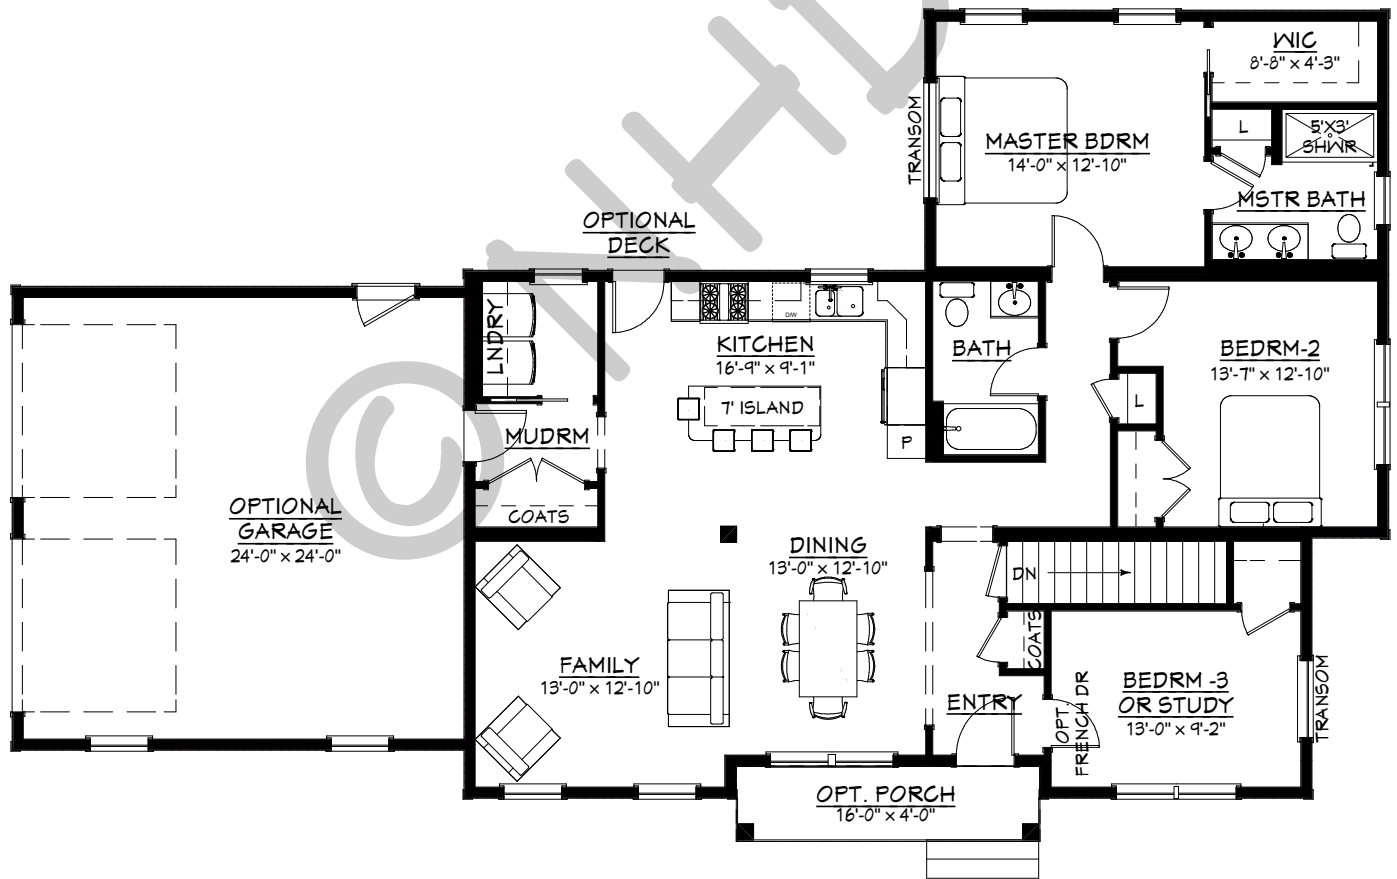

© NHDC

THE LYNNE
COTTAGE - 1ST FLR MASTER
 48'-0" x 40'-10 1/2"
 1,556 SF

FIRST FLOOR
 1,556 SF