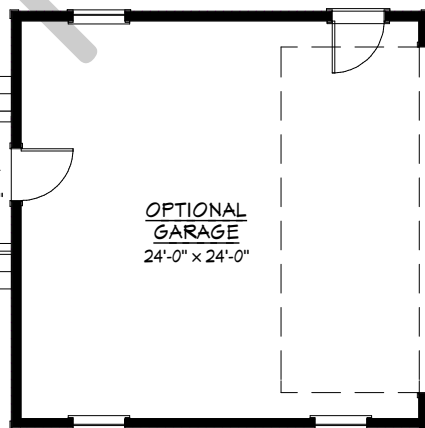

© NHDC

THE WESTERLY

NEW ENGLAND COTTAGE - 1ST FLR MASTER

27'-4" x 48'-0"
2,018 SF

FIRST FLOOR
1,285 SF

SECOND FLOOR
733 SF