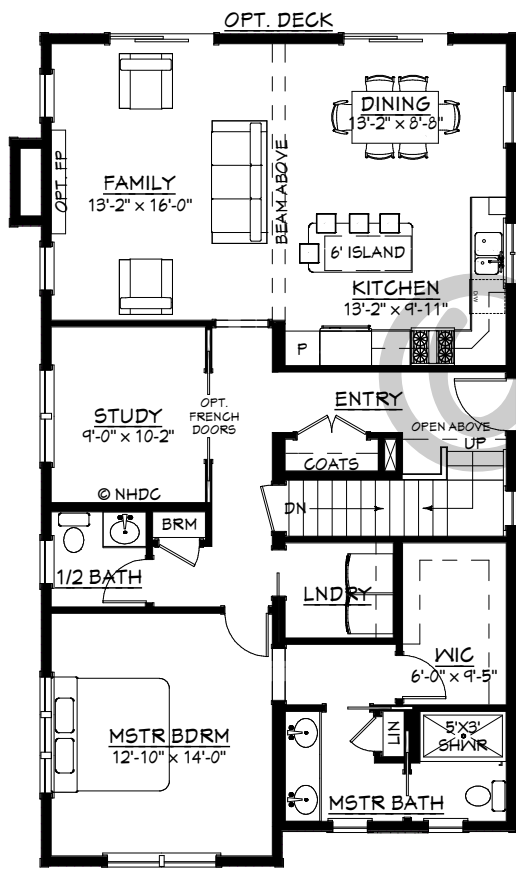

© NHDC

THE WESTERLY

NEW ENGLAND COTTAGE - 1ST FLR MASTER

27'-4" x 48'-0"
2,018 SF

FIRST FLOOR
1,285 SF

SECOND FLOOR
733 SF