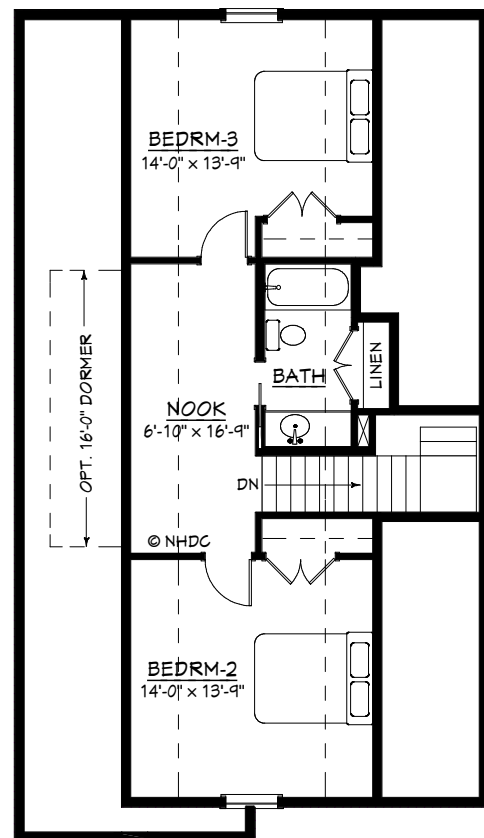

© NHDC

THE WESTERLY

NEW ENGLAND COTTAGE - 1ST FLR MASTER

27'-4" x 48'-0"
2,018 SF

FIRST FLOOR
1,285 SF

SECOND FLOOR
733 SF