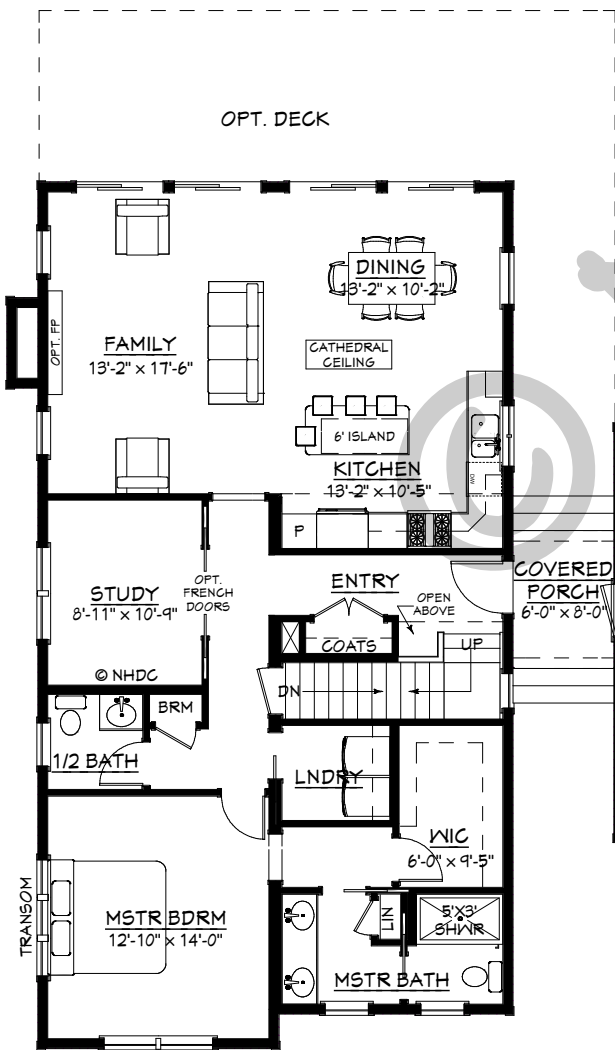

THE WESTERLY-2 NEW ENGLANDER 1ST FLR MASTER

27'-4" x 48'-0"
2,188 SF

FIRST FLOOR
1,340 SF

SECOND FLOOR
848 SF