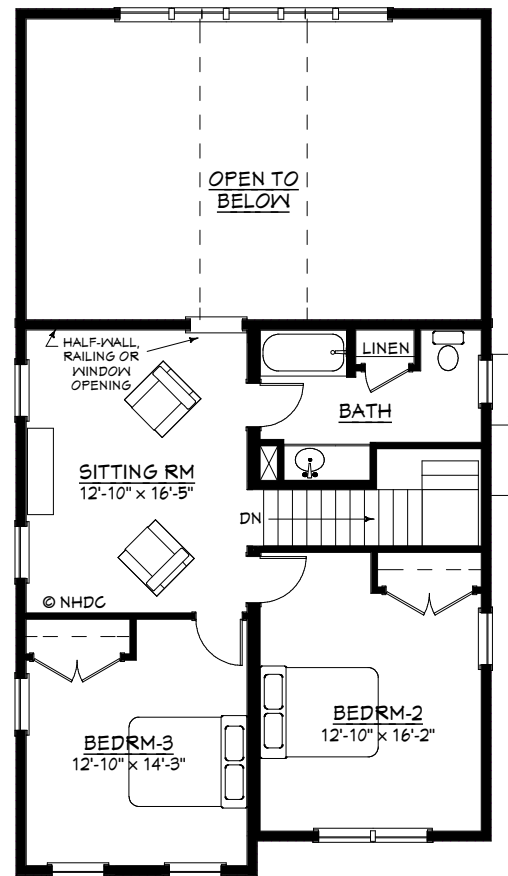

THE WESTERLY-2 NEW ENGLANDER 1ST FLR MASTER

27'-4" x 48'-0"
2,188 SF

FIRST FLOOR
1,340 SF

SECOND FLOOR
848 SF