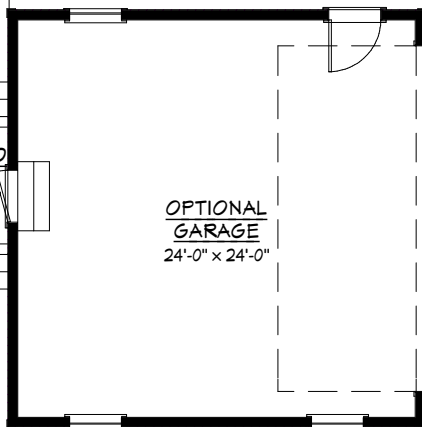

THE WESTERLY-2 NEW ENGLANDER 1ST FLR MASTER

27'-4" x 48'-0"
2,188 SF

FIRST FLOOR
1,340 SF

SECOND FLOOR
848 SF