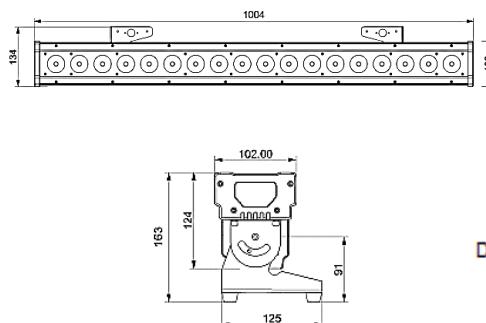

## DIMENSIONS

## SPECIFICATIONS

Control: DMX512, master-slave, Auto

DMX channel: 6/8/11/108/110 CH

DMX connector: 3-pin XLR

Weight: 10.5kg

Dimension: 1000x125x150mm