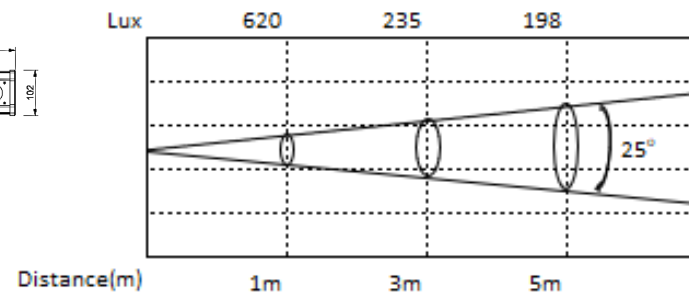

ILLUMINANCE AT DISTANCE