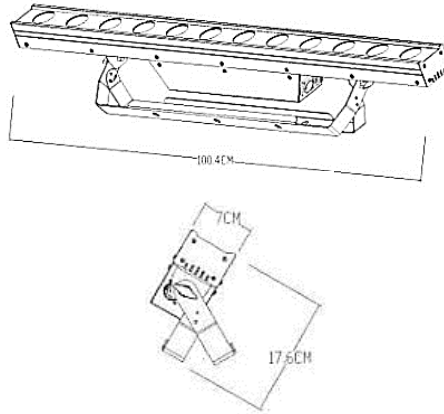

ARIES BAR 1218

BAR LIGHT

DIMENSIONS

ILLUMINANCE AT DISTANCE

OPTICAL SYSTEM

Light Source: 12x18W 6in1 LED RGBWA+UV

Beam angle: 25°

SPECIFICATIONS

Control: DMX512, master-slave, Auto

DMX channel: 6/8/11/72CH

DMX connector: 3-pin XLR

LED display: LED 4-button digital display

Weight: 5.5g

Dimension: 1000x61x180mm

ELECTRICAL SPECS

Voltage: AC100-240VAC, 50Hz-60Hz

Power: 220W

Flash rate per second: 0-20Hz

Individual pixel control

Aries bar 1218 is Nouvoled led bar light with 12x18W high efficient RGBWA+UV LED. It is perfect cost-effective item for the rental house, TV station, studio and etc.