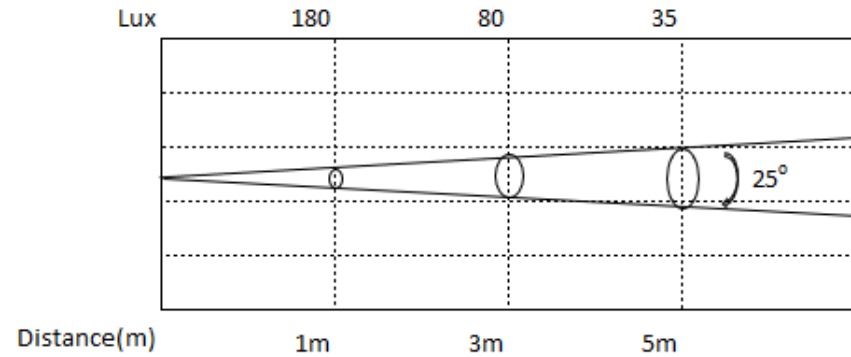

ARIES BAR 1218

BAR LIGHT

DIMENSIONS

ILLUMINANCE AT DISTANCE

OPTICAL SYSTEM

Light Source: 12x18W 6in1 LED RGBWA+UV

Beam angle: 25°

SPECIFICATIONS

Control: DMX512, master-slave, Auto

DMX channel: 6/8/11/72CH

DMX connector: 3-pin XLR

LED display: LED 4-button digital display

Weight: 5.5g

Dimension: 1000x61x180mm

ELECTRICAL SPECS

Voltage: AC100-240VAC, 50Hz-60Hz

Power: 220W

Flash rate per second: 0-20Hz

Individual pixel control

Aries bar 1218 is Nouvoled led bar light with 12x18W high efficient RGBWA+UV LED. It is perfect cost-effective item for the rental house, TV station, studio and etc.